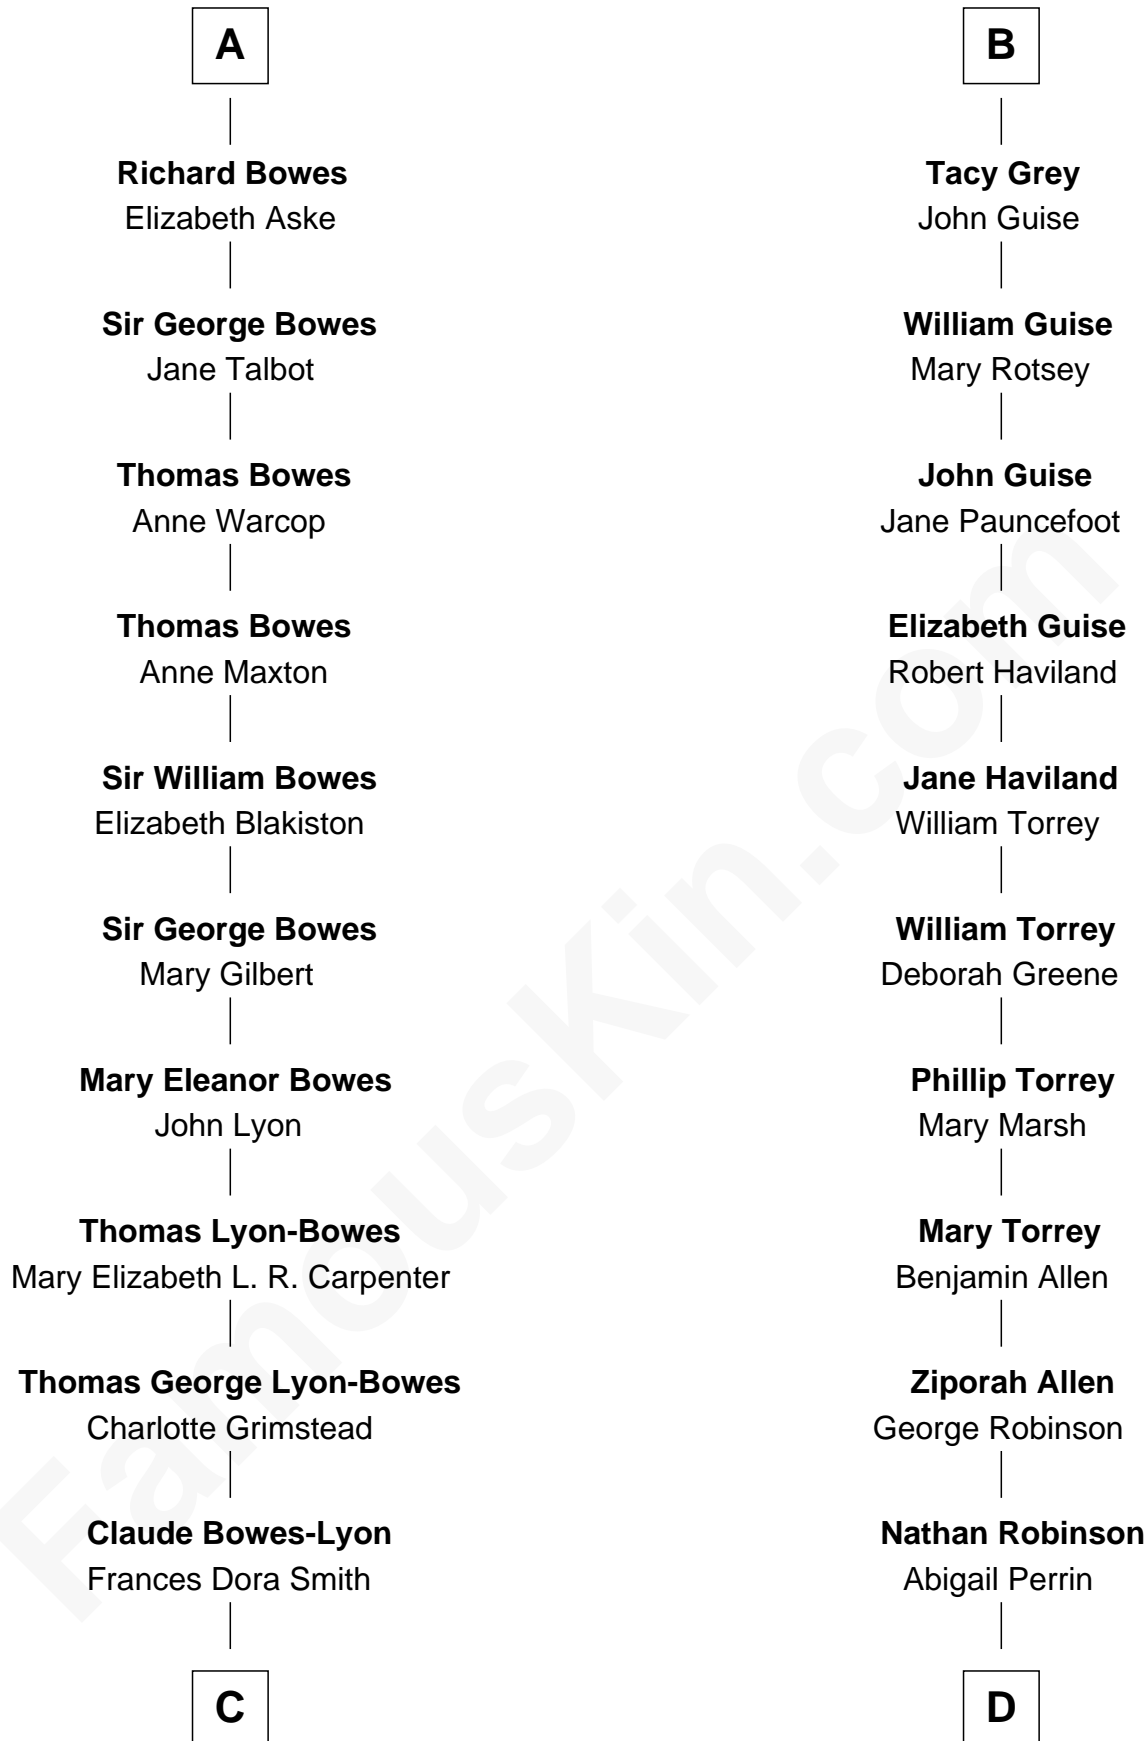

# FamousKin.com Relationship Chart of

**Queen Elizabeth II**

*Queen of the United Kingdom*

19th cousin 2 times removed of

**Raquel Welch**

*Movie Actress*

**Sir James de Audley**

Ela Longespee

Iseult de Mortimer

**Alice de Audley**

Sir Ralph de Neville

**Margaret de Neville**

Sir Henry Percy

**Sir Henry Percy**

Elizabeth Mortimer

**Sir Henry Percy**

Eleanor Neville

**Katherine Percy**

Sir Edmund Grey

**Anne Grey**

Sir John Grey

Probable

**B**

**C**

**Claude George Bowes-Lyon**  
Cecilia Nina Cavendish-Bentinck

**Elizabeth Bowes-Lyon**  
George VI, King of the United Kingdom

**Queen Elizabeth II**  
*Queen of the United Kingdom*

**D**

**Hannah Kent Robinson**  
Elbridge Gerry Hall