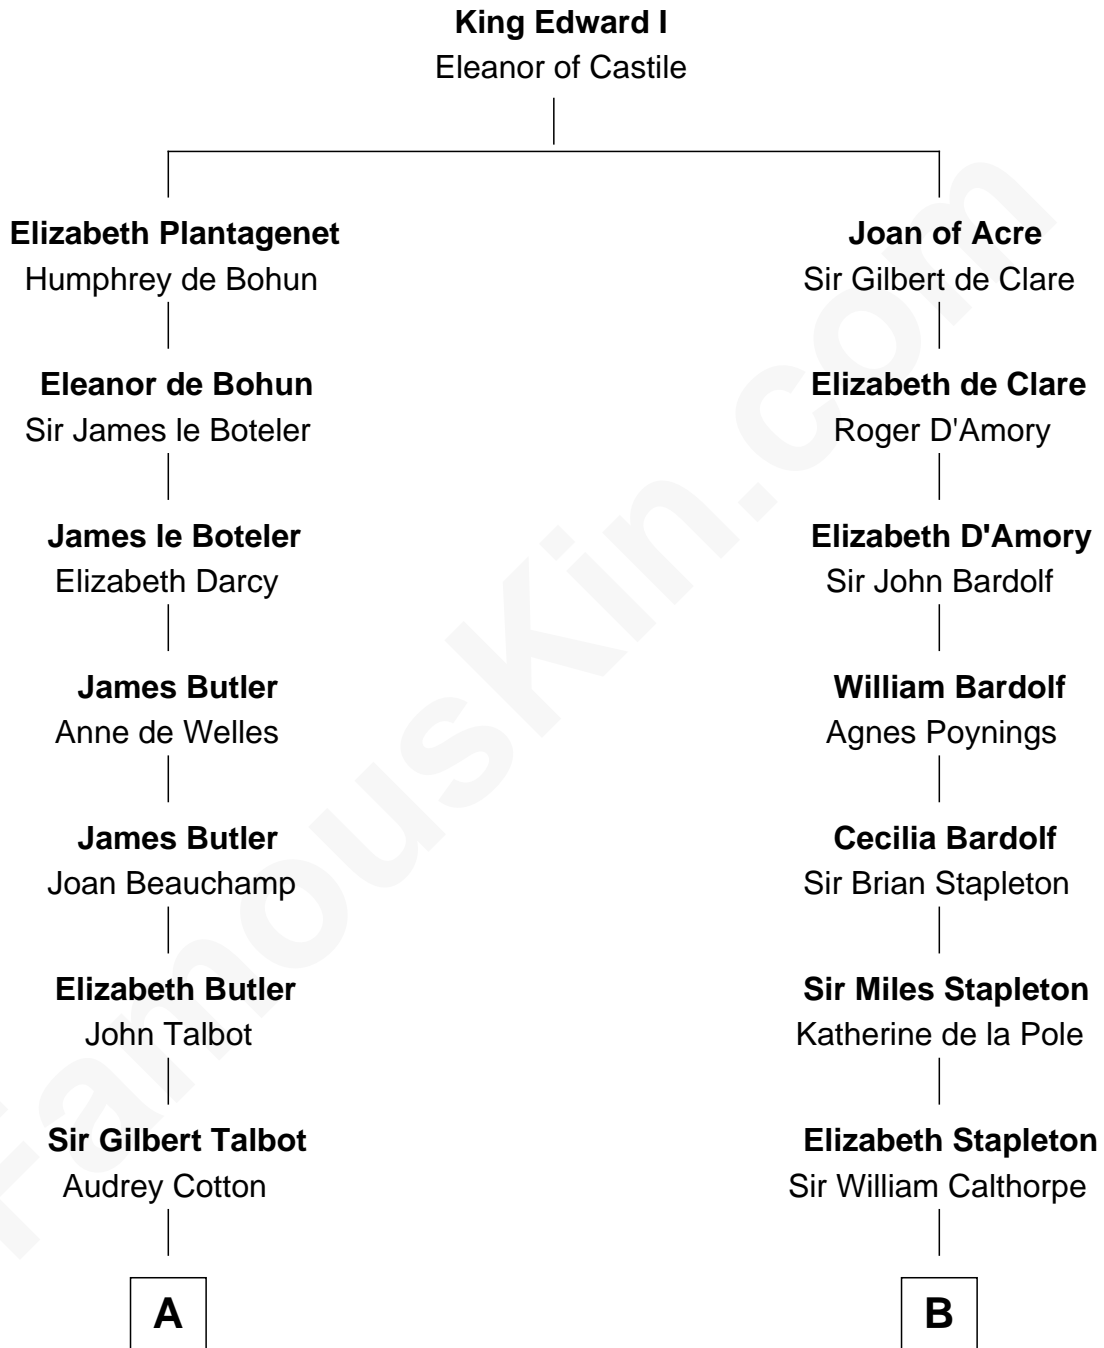

FamousKin.com

Relationship Chart of

Queen Elizabeth II

Queen of the United Kingdom

20th cousin 1 time removed of

Jesse James

Outlaw, Bank Robber, Murderer

Elizabeth II photo by [Eric Draper](#)