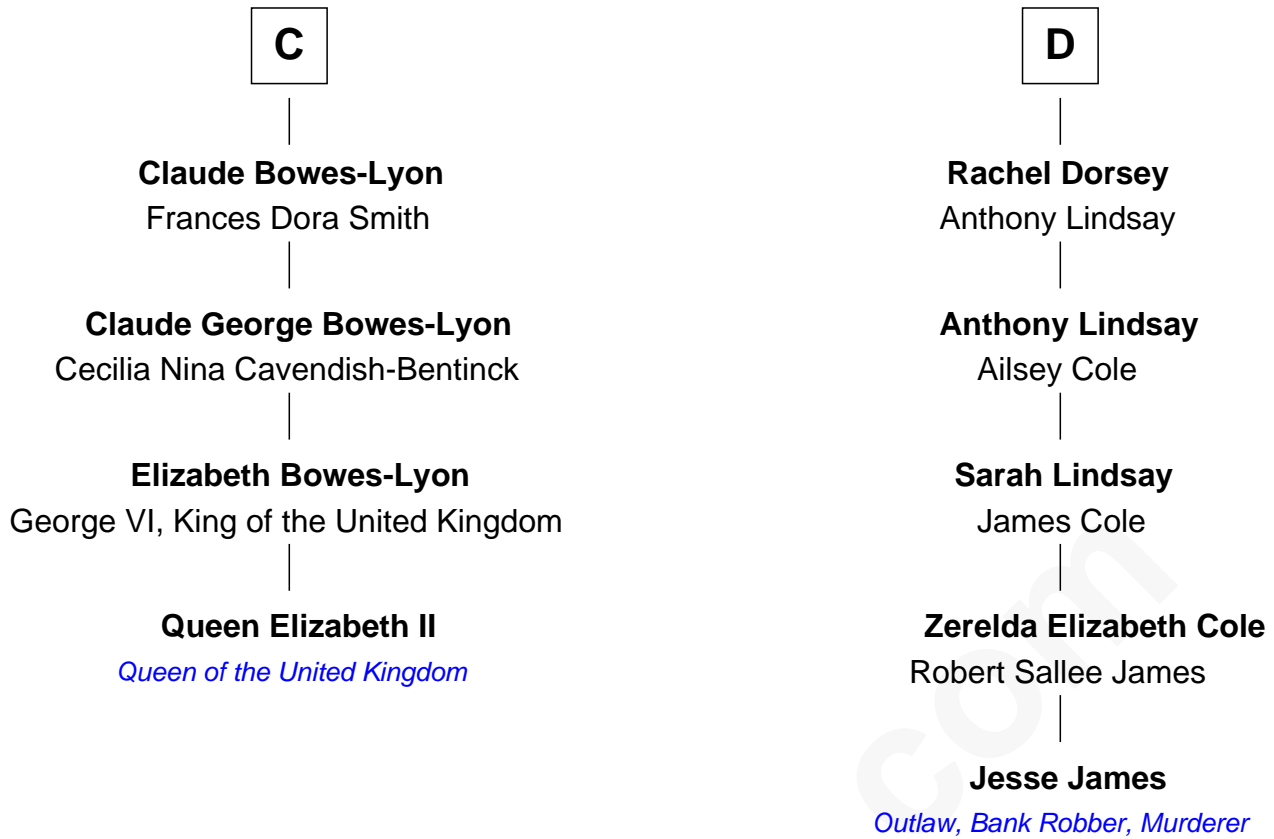

FamousKin.com

Relationship Chart of

Queen Elizabeth II

Queen of the United Kingdom

20th cousin 1 time removed of

Jesse James

Outlaw, Bank Robber, Murderer

Elizabeth II photo by [Eric Draper](#)