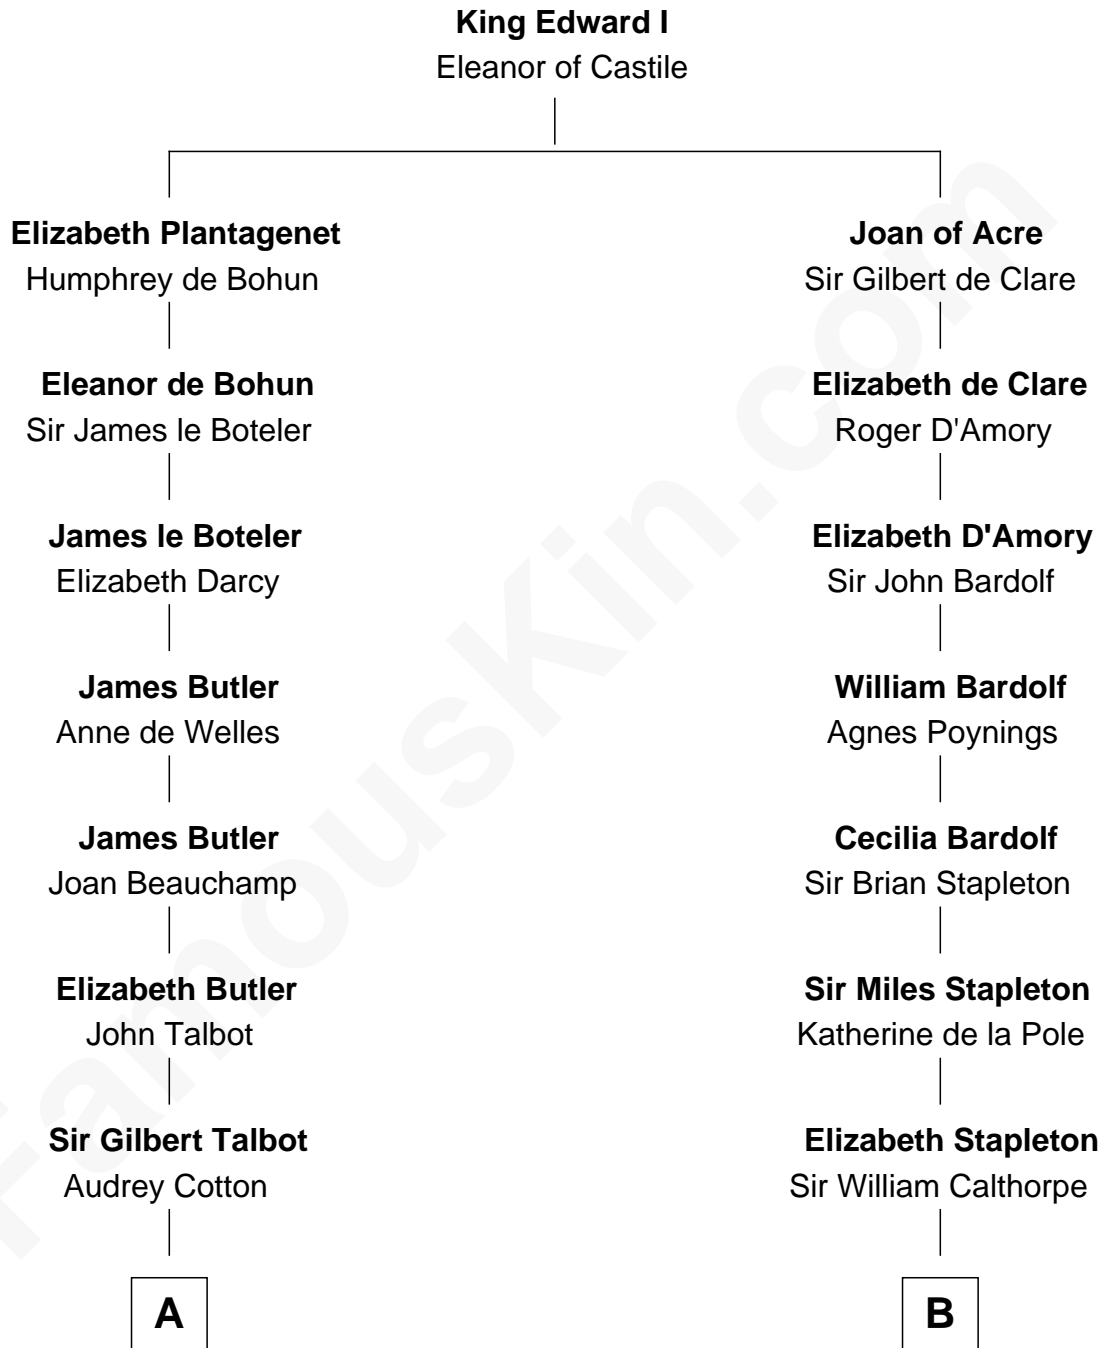

FamousKin.com

Relationship Chart of

Queen Elizabeth II

Queen of the United Kingdom

20th cousin 1 time removed of

Vachel Lindsay
American Poet

C

Claude Bowes-Lyon
Frances Dora Smith

Claude George Bowes-Lyon
Cecilia Nina Cavendish-Bentinck

Elizabeth Bowes-Lyon
George VI, King of the United Kingdom

Queen Elizabeth II
Queen of the United Kingdom

D

Rachel Dorsey
Anthony Lindsay

Vachel Lindsay
Mary Anna Quisenberry