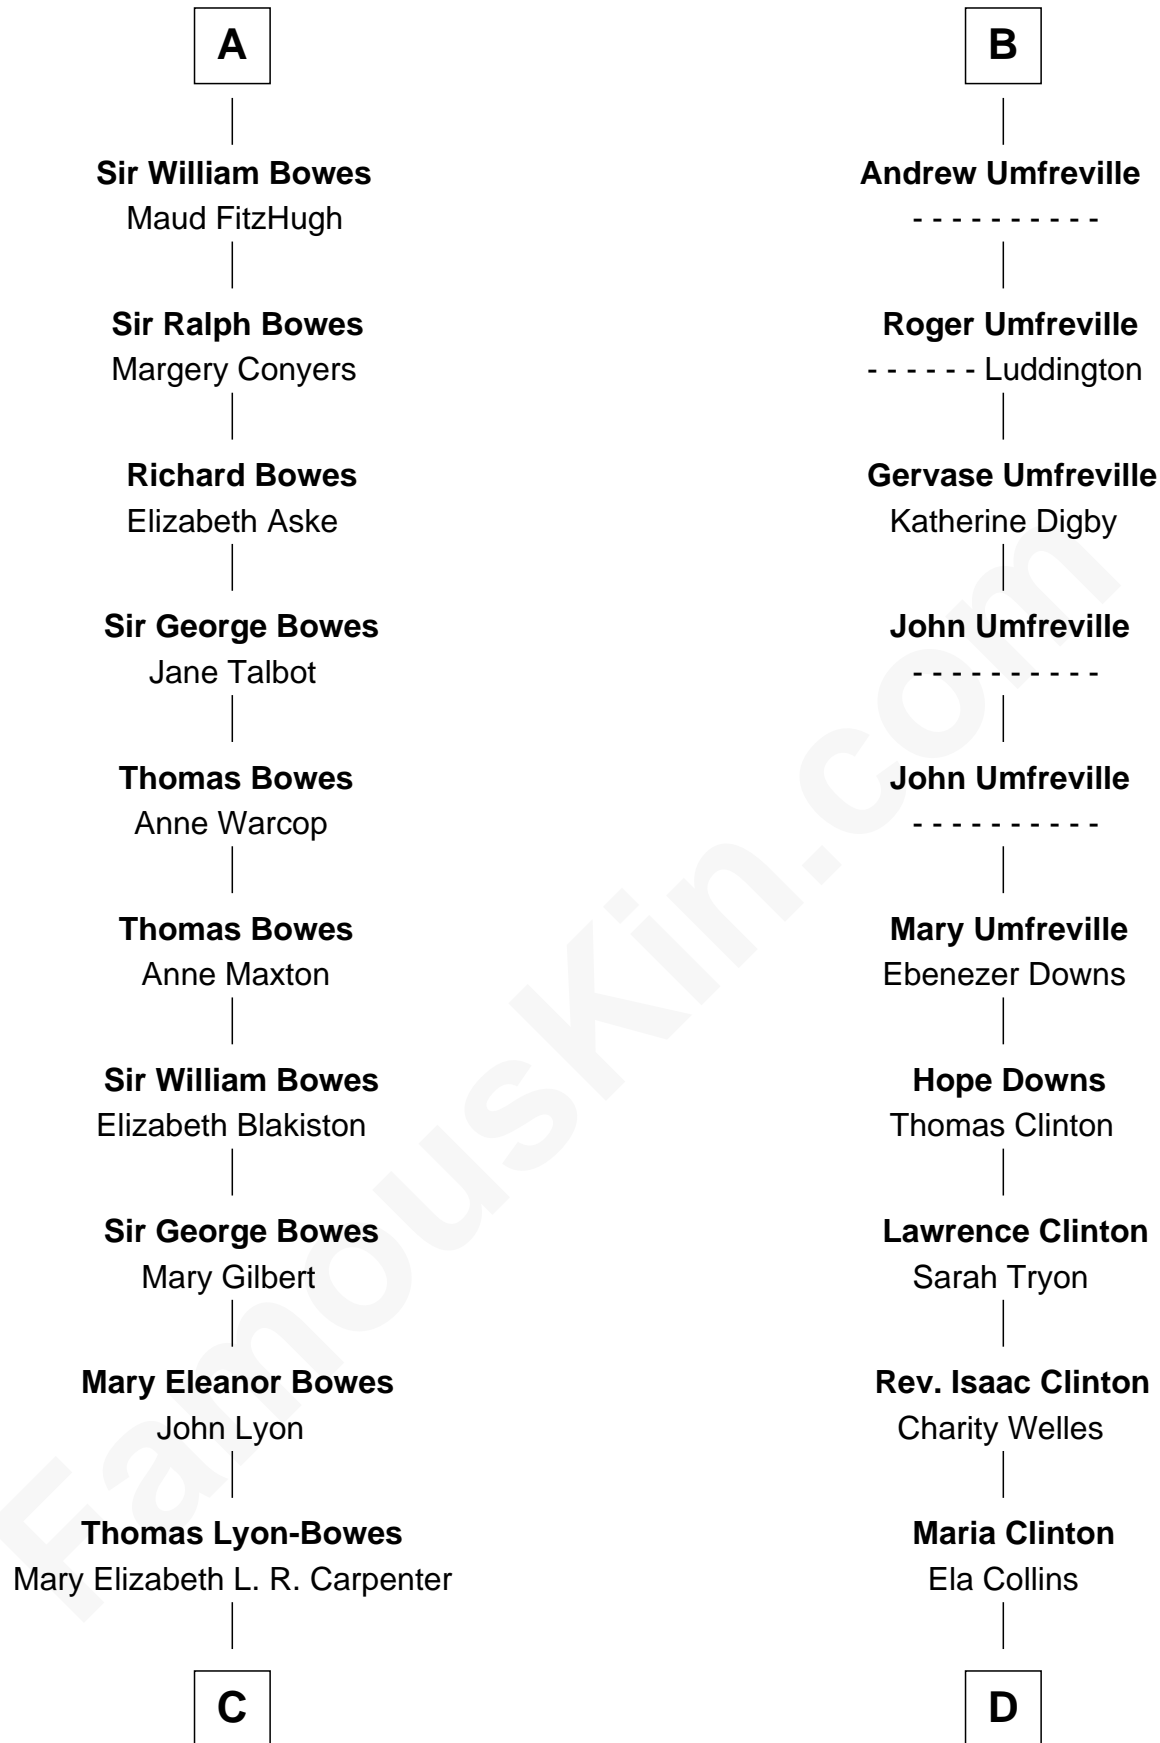

FamousKin.com

Relationship Chart of

Queen Elizabeth II

Queen of the United Kingdom

18th cousin 3 times removed of

Helen (Herron) Taft

First Lady of President William H. Taft

C

Thomas George Lyon-Bowes

Charlotte Grimstead

Claude Bowes-Lyon

Frances Dora Smith

Claude George Bowes-Lyon

Cecilia Nina Cavendish-Bentinck

Elizabeth Bowes-Lyon

George VI, King of the United Kingdom

Queen Elizabeth II

Queen of the United Kingdom

D

Harriet Anne Collins

John Williamson Herron

Helen (Herron) Taft

First Lady of William H. Taft

FamousKin.com