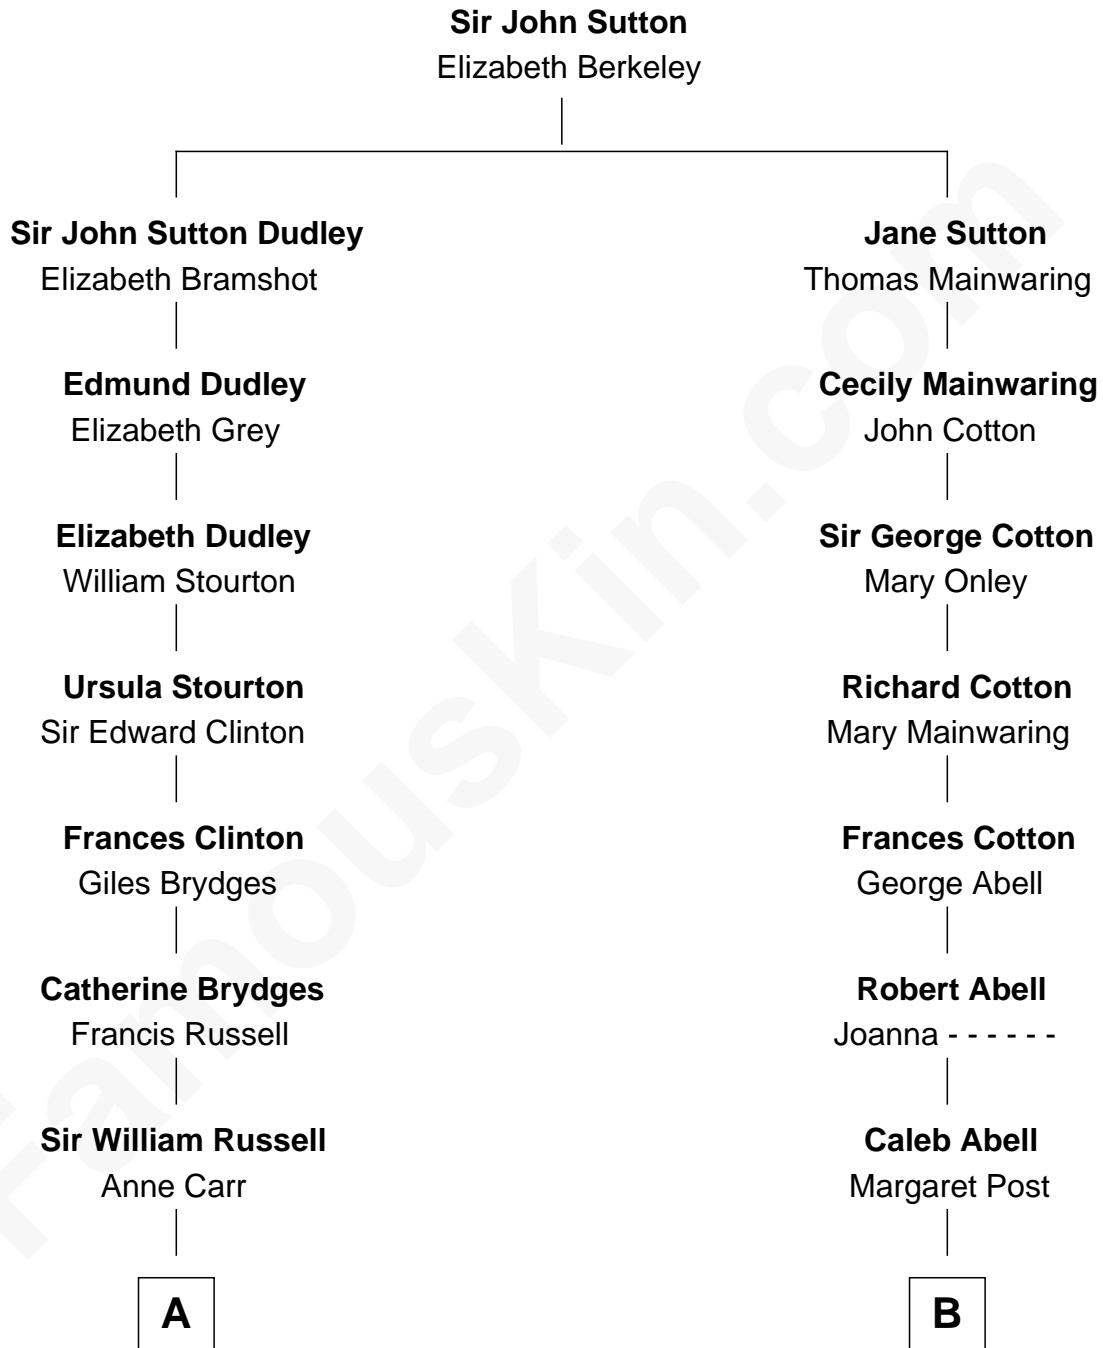

FamousKin.com Relationship Chart of

Queen Elizabeth II

Queen of the United Kingdom

12th cousin 4 times removed of

Grover Cleveland

22nd and 24th U.S. President

A

William Russell
Rachel Wriothesley