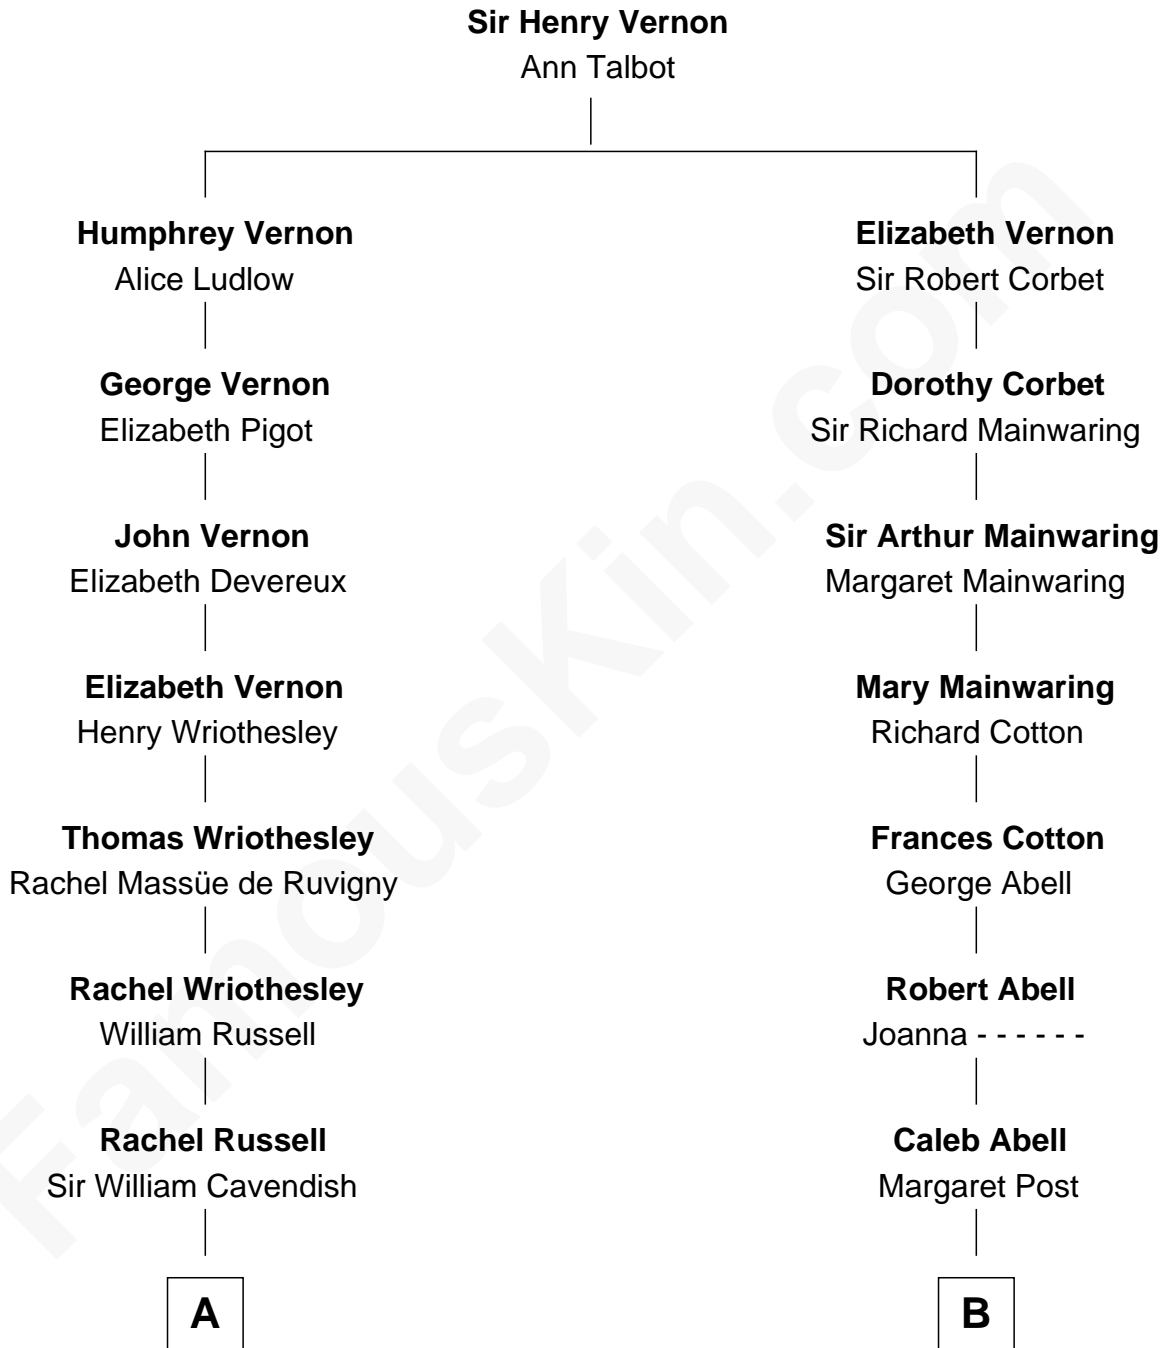

FamousKin.com Relationship Chart of **Queen Elizabeth II**

Queen of the United Kingdom

12th cousin 2 times removed of

Grover Cleveland

22nd and 24th U.S. President

A

Sir William Cavendish
Catherine Hoskins

Sir William Cavendish
Charlotte Elizabeth Boyle