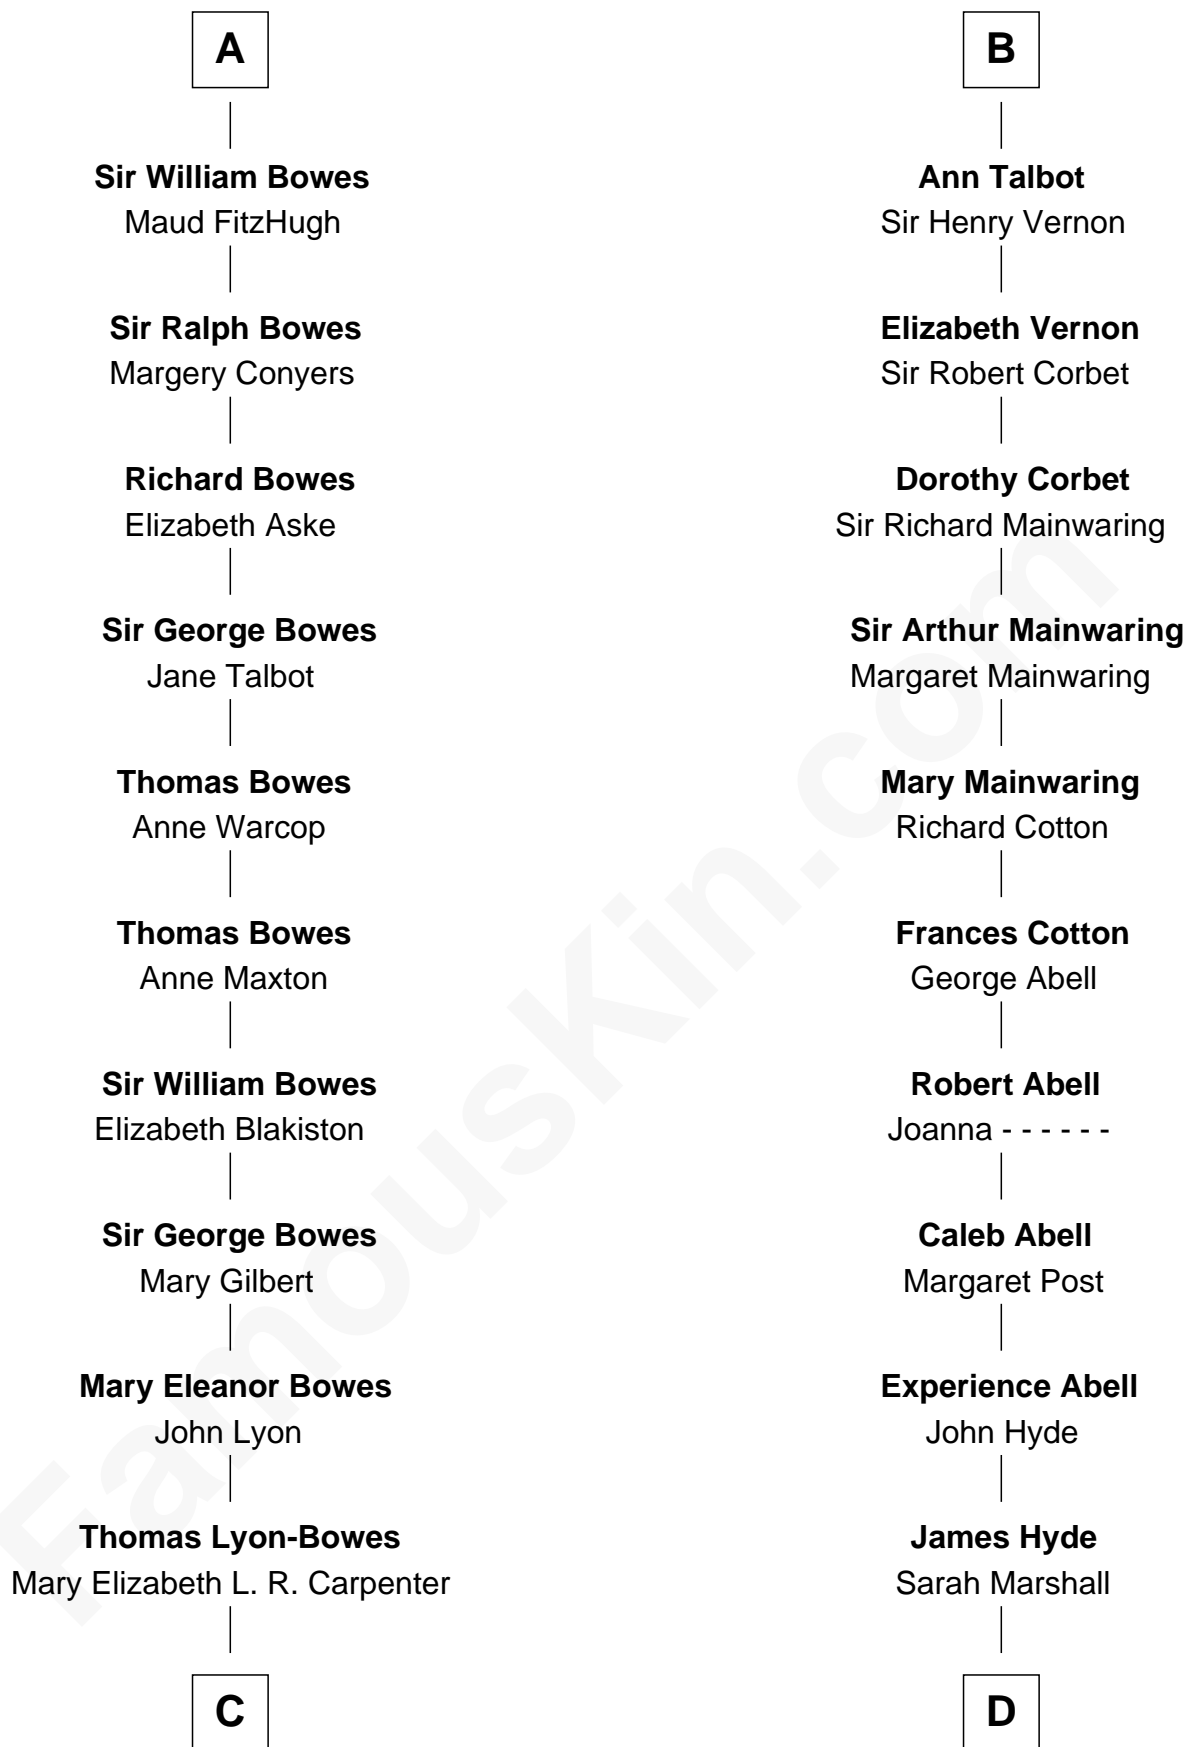

FamousKin.com Relationship Chart of

Queen Elizabeth II

Queen of the United Kingdom

20th cousin 1 time removed of

Grover Cleveland

22nd and 24th U.S. President

Sir Geoffrey FitzPiers

Aveline de Clare

George VI, King of the United Kingdom

Queen Elizabeth II

Queen of the United Kingdom

D

Abiah Hyde

Aaron Cleveland

William Cleveland

Margaret Falley