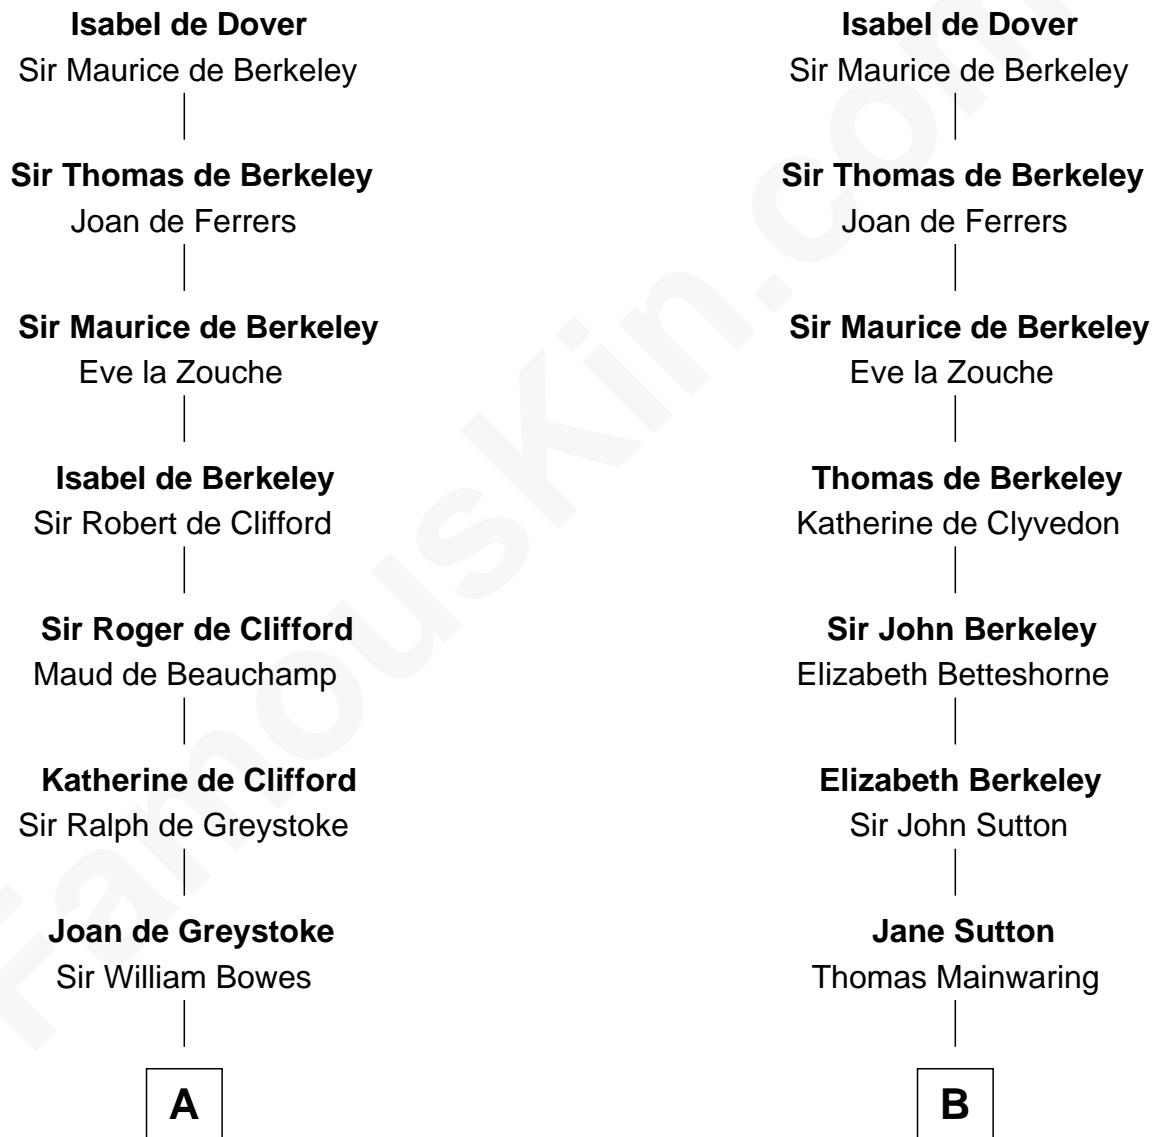

FamousKin.com Relationship Chart of

Queen Elizabeth II

Queen of the United Kingdom

18th cousin 3 times removed of

Grover Cleveland

22nd and 24th U.S. President

Sir Richard FitzRoy

Rose de Dover