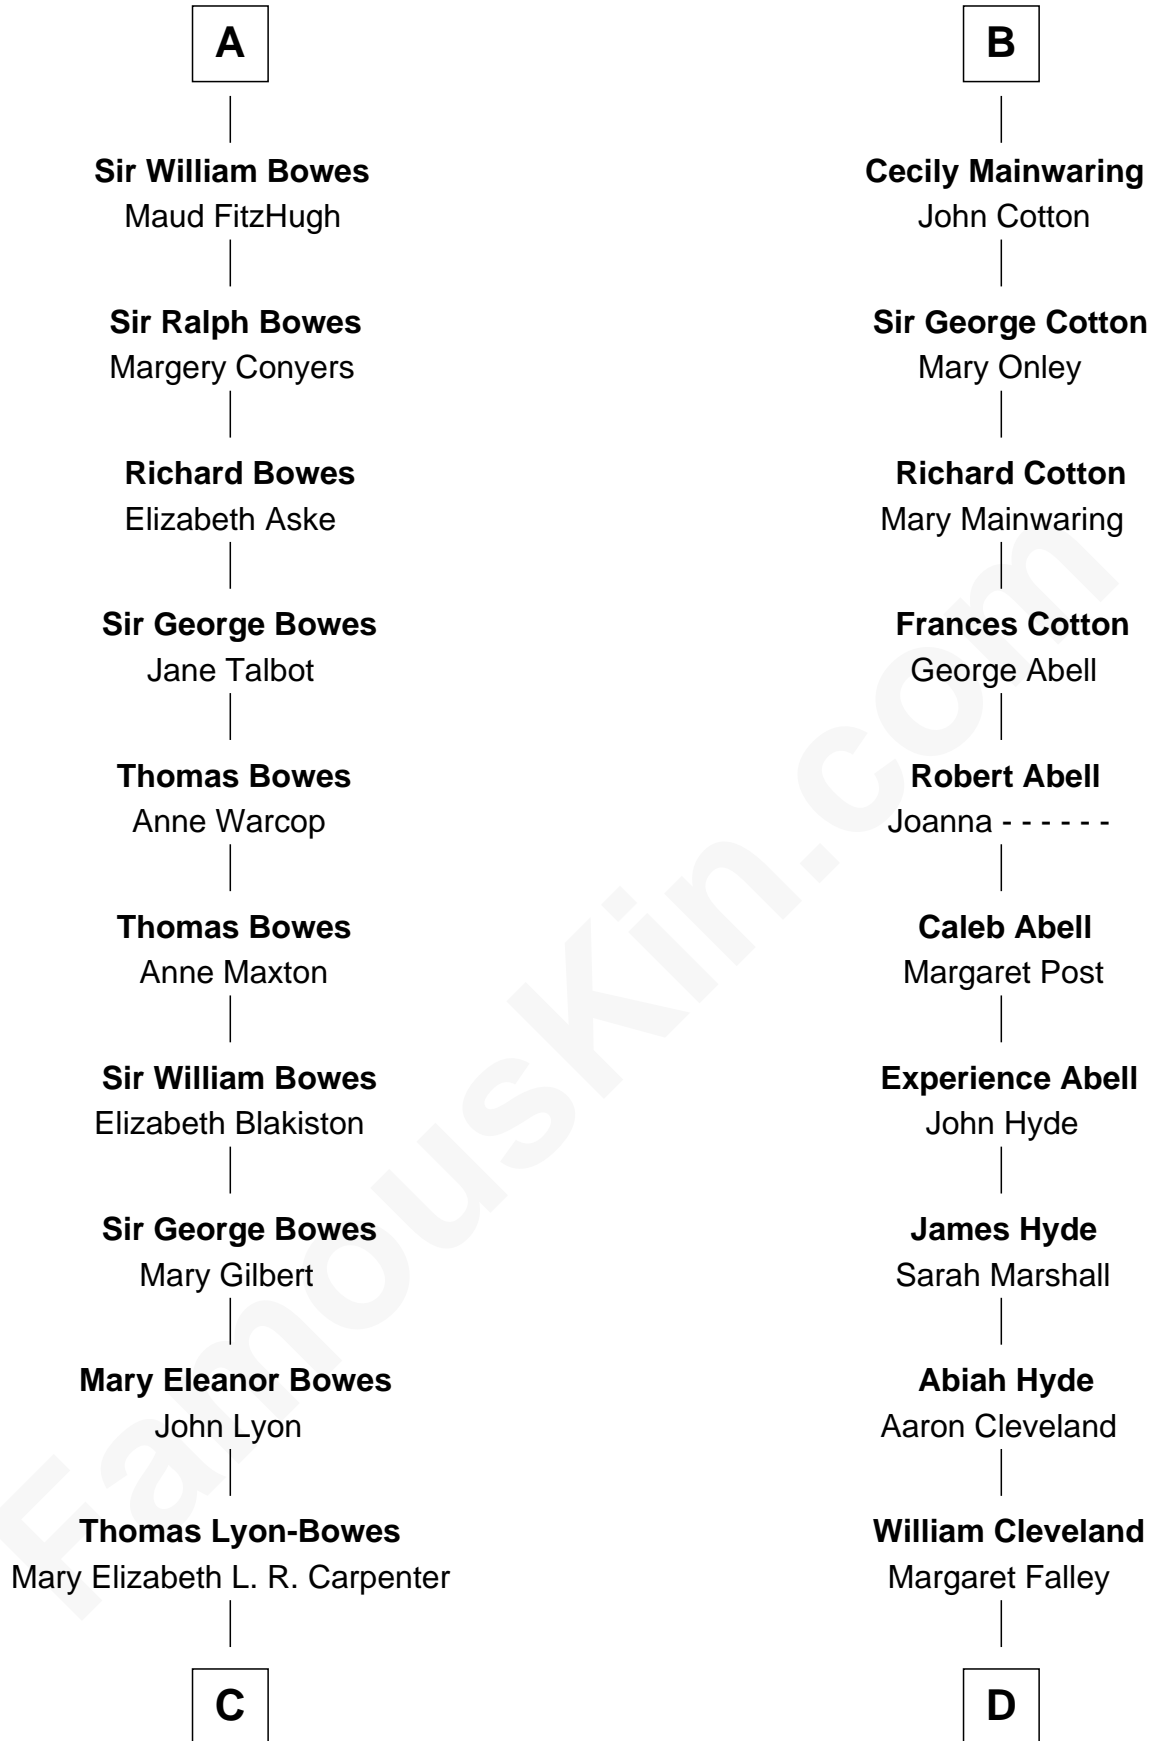

FamousKin.com Relationship Chart of

Queen Elizabeth II

Queen of the United Kingdom

18th cousin 3 times removed of

Grover Cleveland

22nd and 24th U.S. President

Sir Richard FitzRoy

Rose de Dover

George VI, King of the United Kingdom

Queen Elizabeth II

Queen of the United Kingdom

D

Rev. Richard Falley Cleveland

Ann Neal

Grover Cleveland

22nd and 24th U.S. President