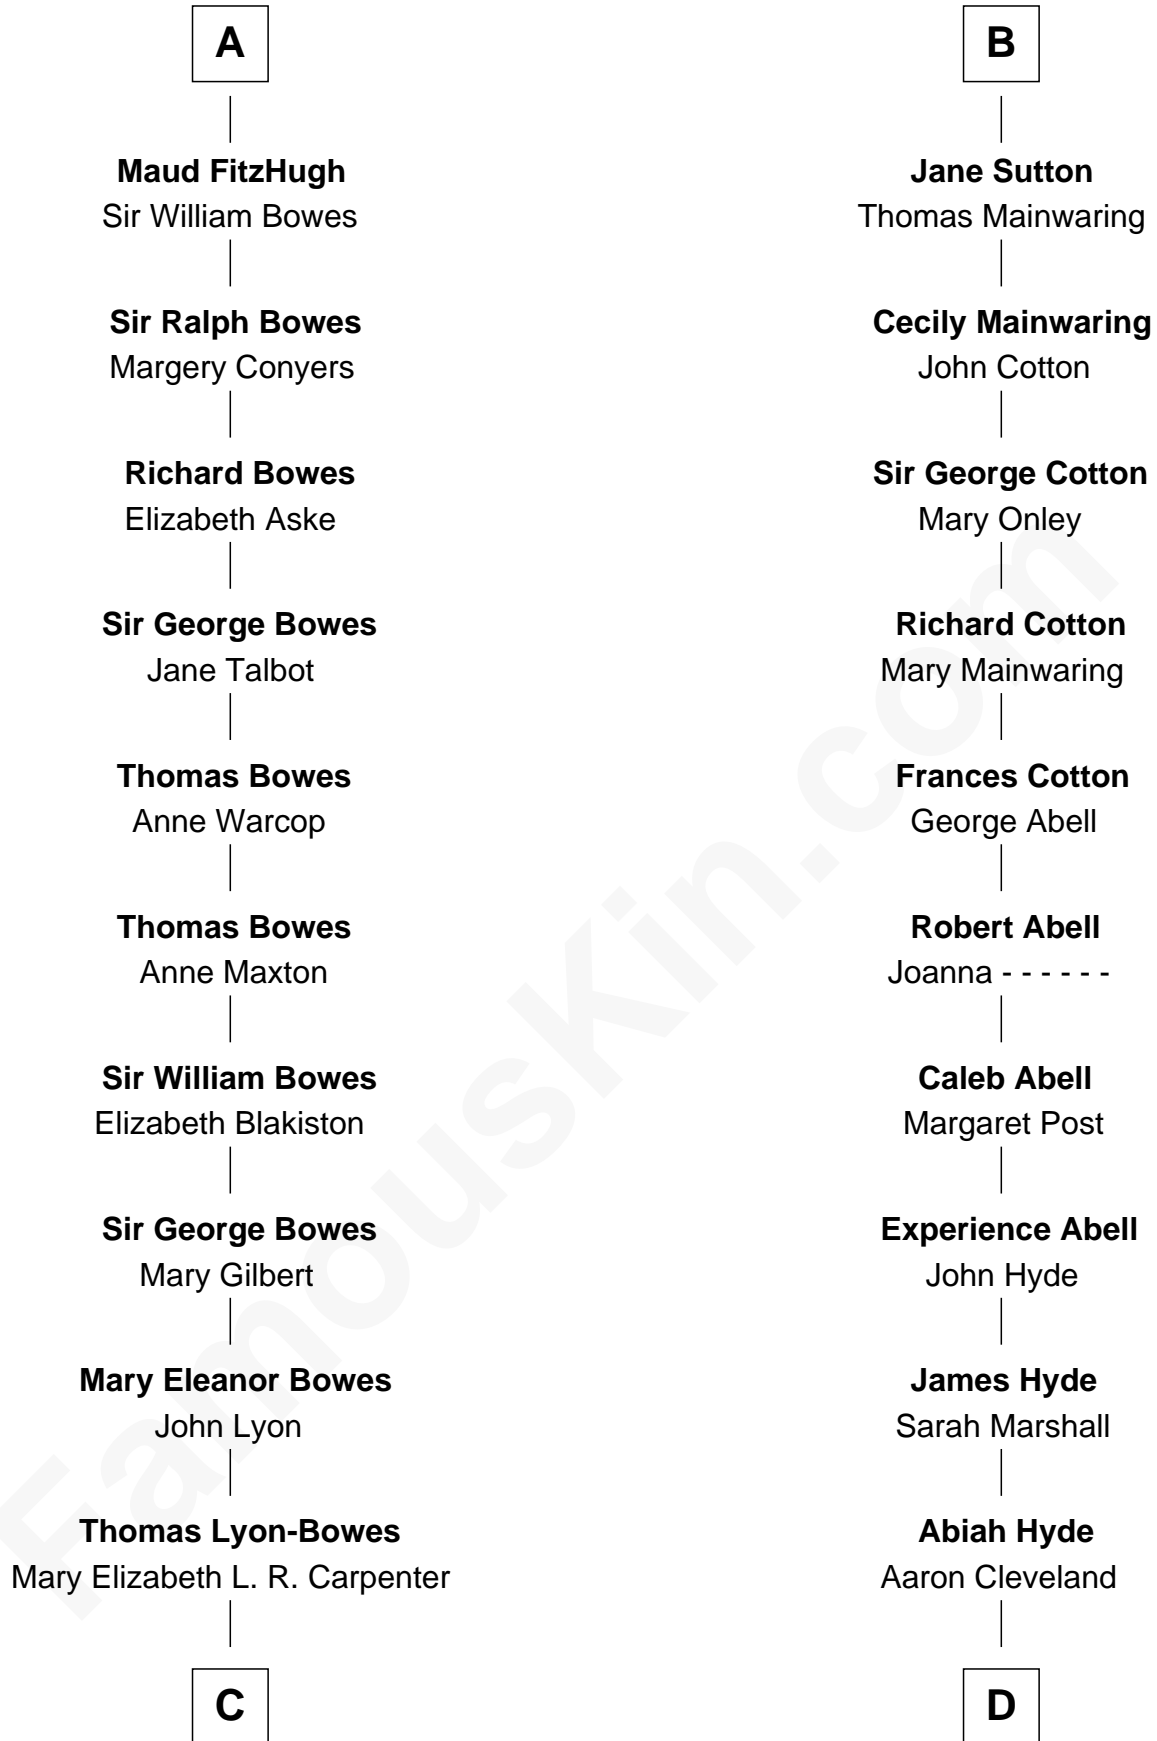

FamousKin.com Relationship Chart of

Queen Elizabeth II

Queen of the United Kingdom

19th cousin 2 times removed of

Grover Cleveland

22nd and 24th U.S. President

Sir Roger de Somery

C

Thomas George Lyon-Bowes

Charlotte Grimstead

Claude Bowes-Lyon

Frances Dora Smith

Claude George Bowes-Lyon

Cecilia Nina Cavendish-Bentinck

Elizabeth Bowes-Lyon

George VI, King of the United Kingdom

22nd and 24th U.S. President

FamousKin.com