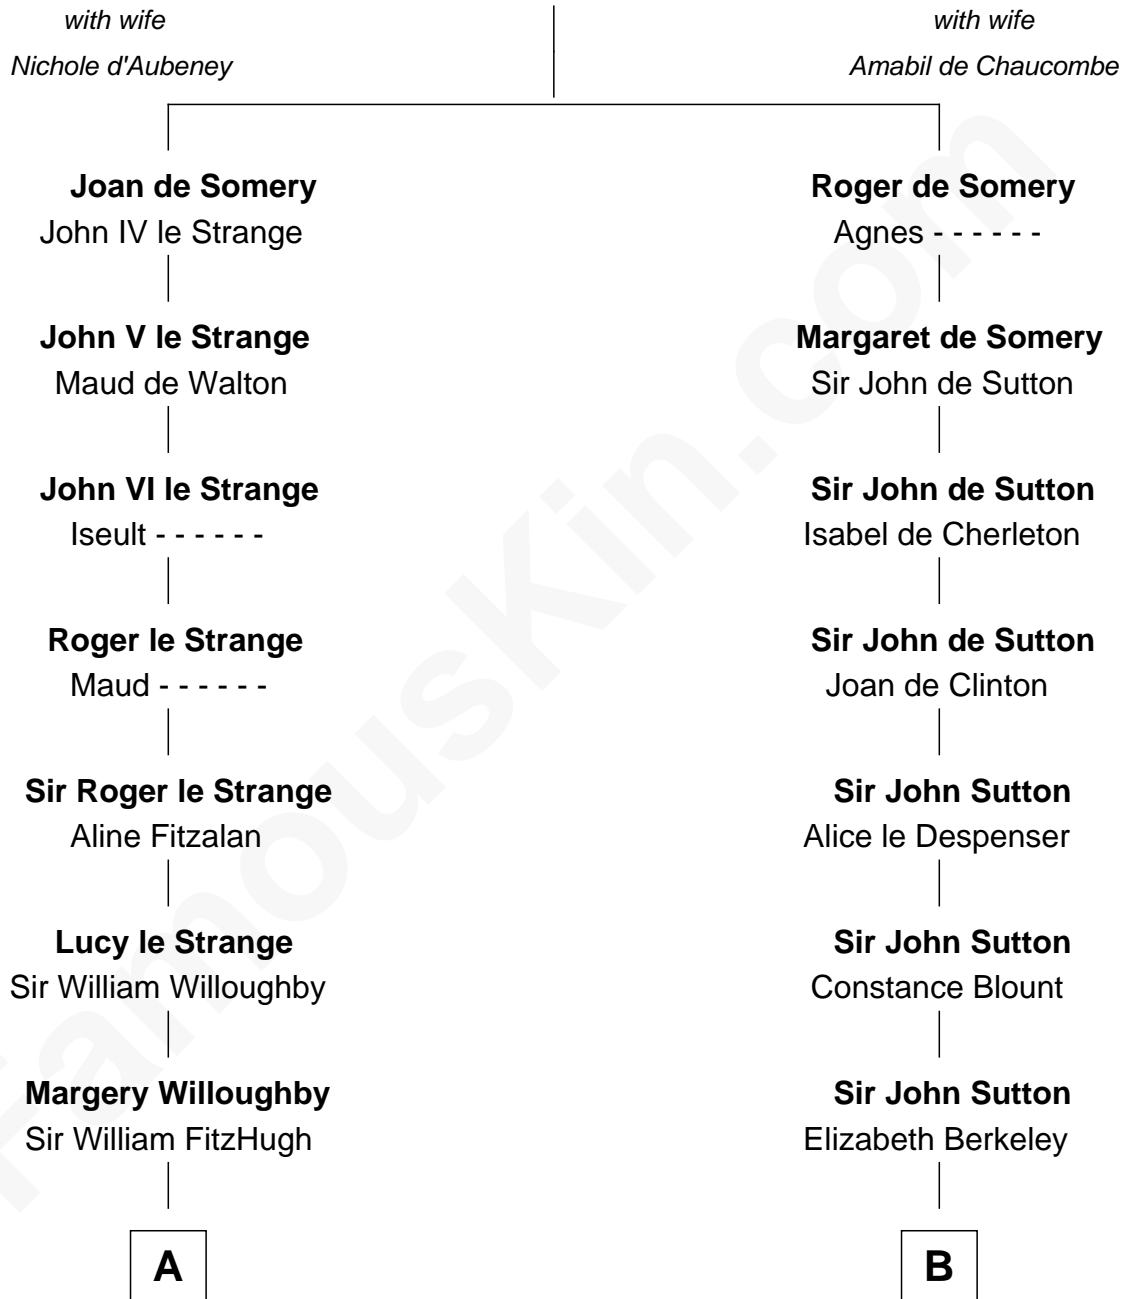

FamousKin.com Relationship Chart of

Queen Elizabeth II

Queen of the United Kingdom

19th cousin 2 times removed of

Grover Cleveland

22nd and 24th U.S. President

Sir Roger de Somery

C

Thomas George Lyon-Bowes

Charlotte Grimstead

Claude Bowes-Lyon

Frances Dora Smith

Claude George Bowes-Lyon

Cecilia Nina Cavendish-Bentinck

Elizabeth Bowes-Lyon

George VI, King of the United Kingdom

22nd and 24th U.S. President

FamousKin.com