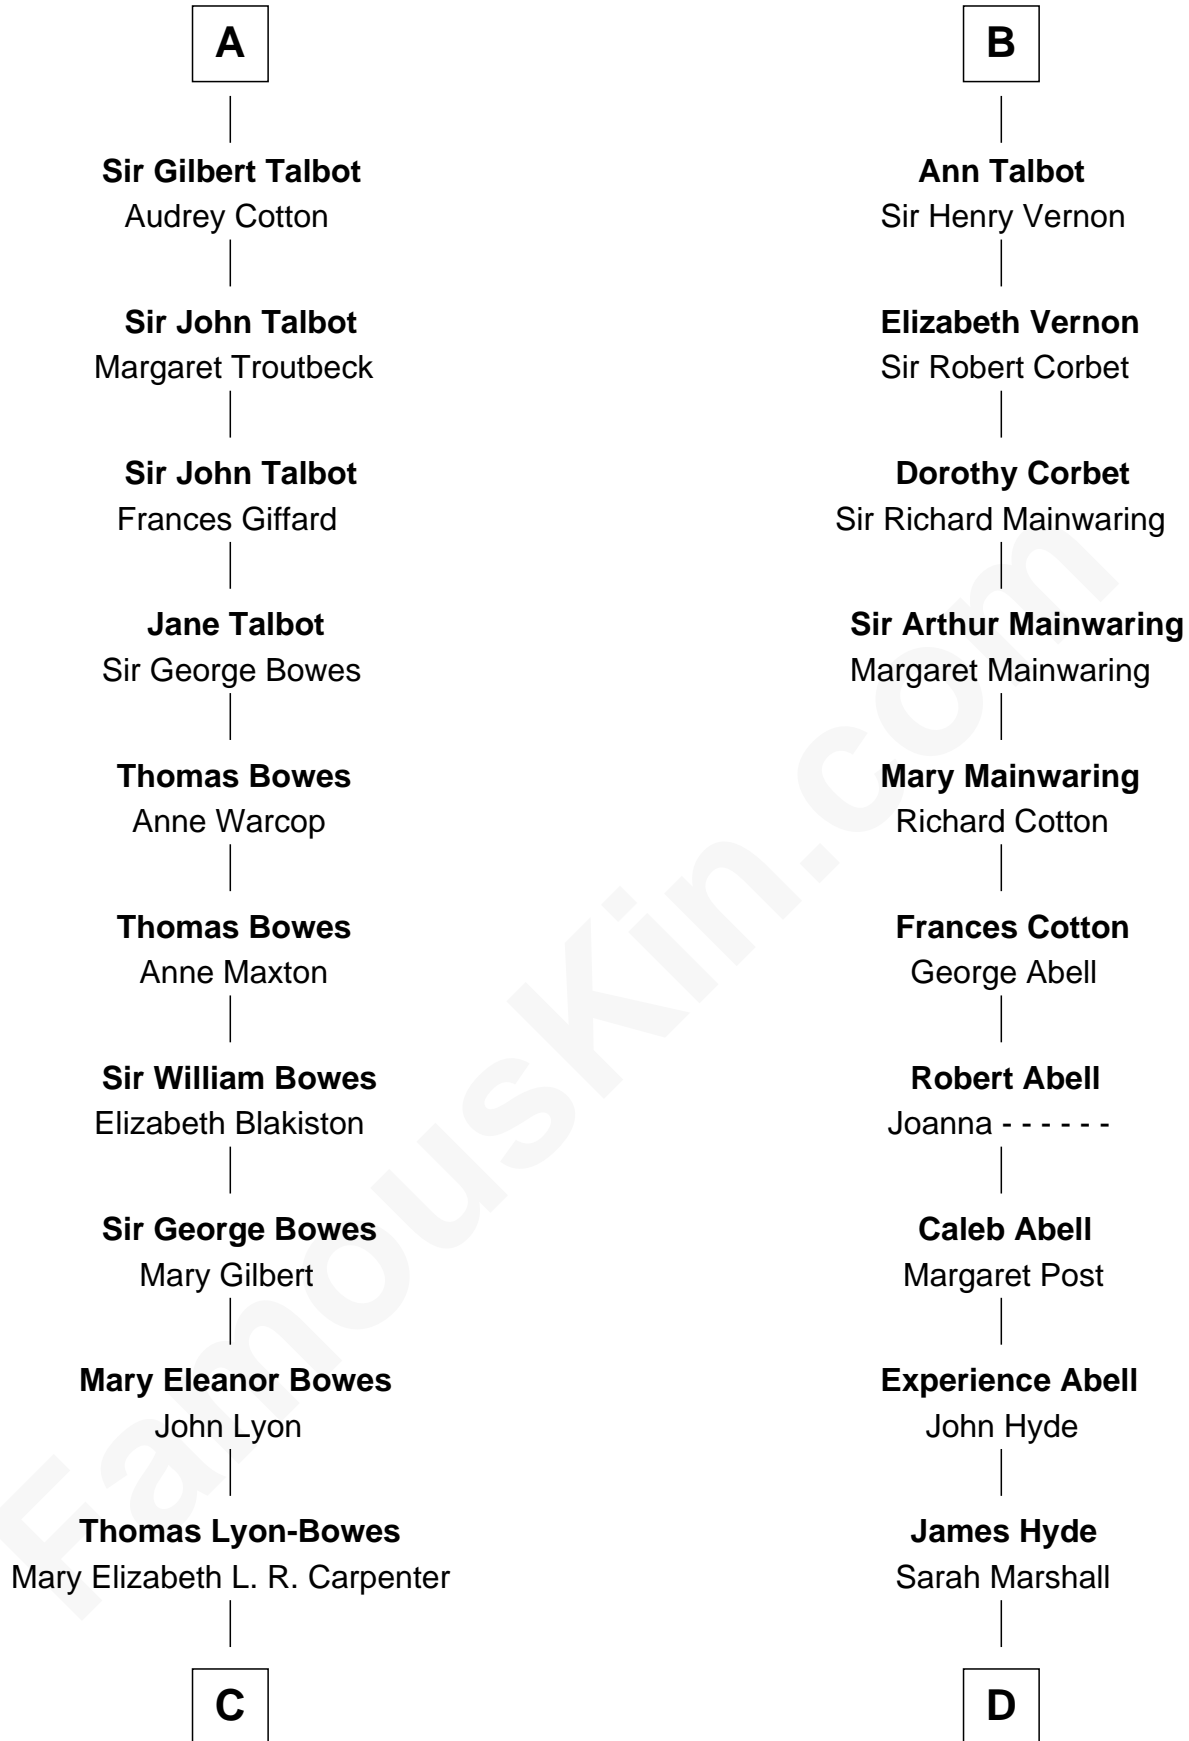

# FamousKin.com Relationship Chart of

**Queen Elizabeth II**

*Queen of the United Kingdom*

20th cousin 1 time removed of

**Grover Cleveland**

*22nd and 24th U.S. President*

**C**

**Thomas George Lyon-Bowes**

Charlotte Grimstead

**Claude Bowes-Lyon**

Frances Dora Smith

**Claude George Bowes-Lyon**

Cecilia Nina Cavendish-Bentinck

**Elizabeth Bowes-Lyon**

George VI, King of the United Kingdom

**Queen Elizabeth II**

**Grover Cleveland**

*22nd and 24th U.S. President*