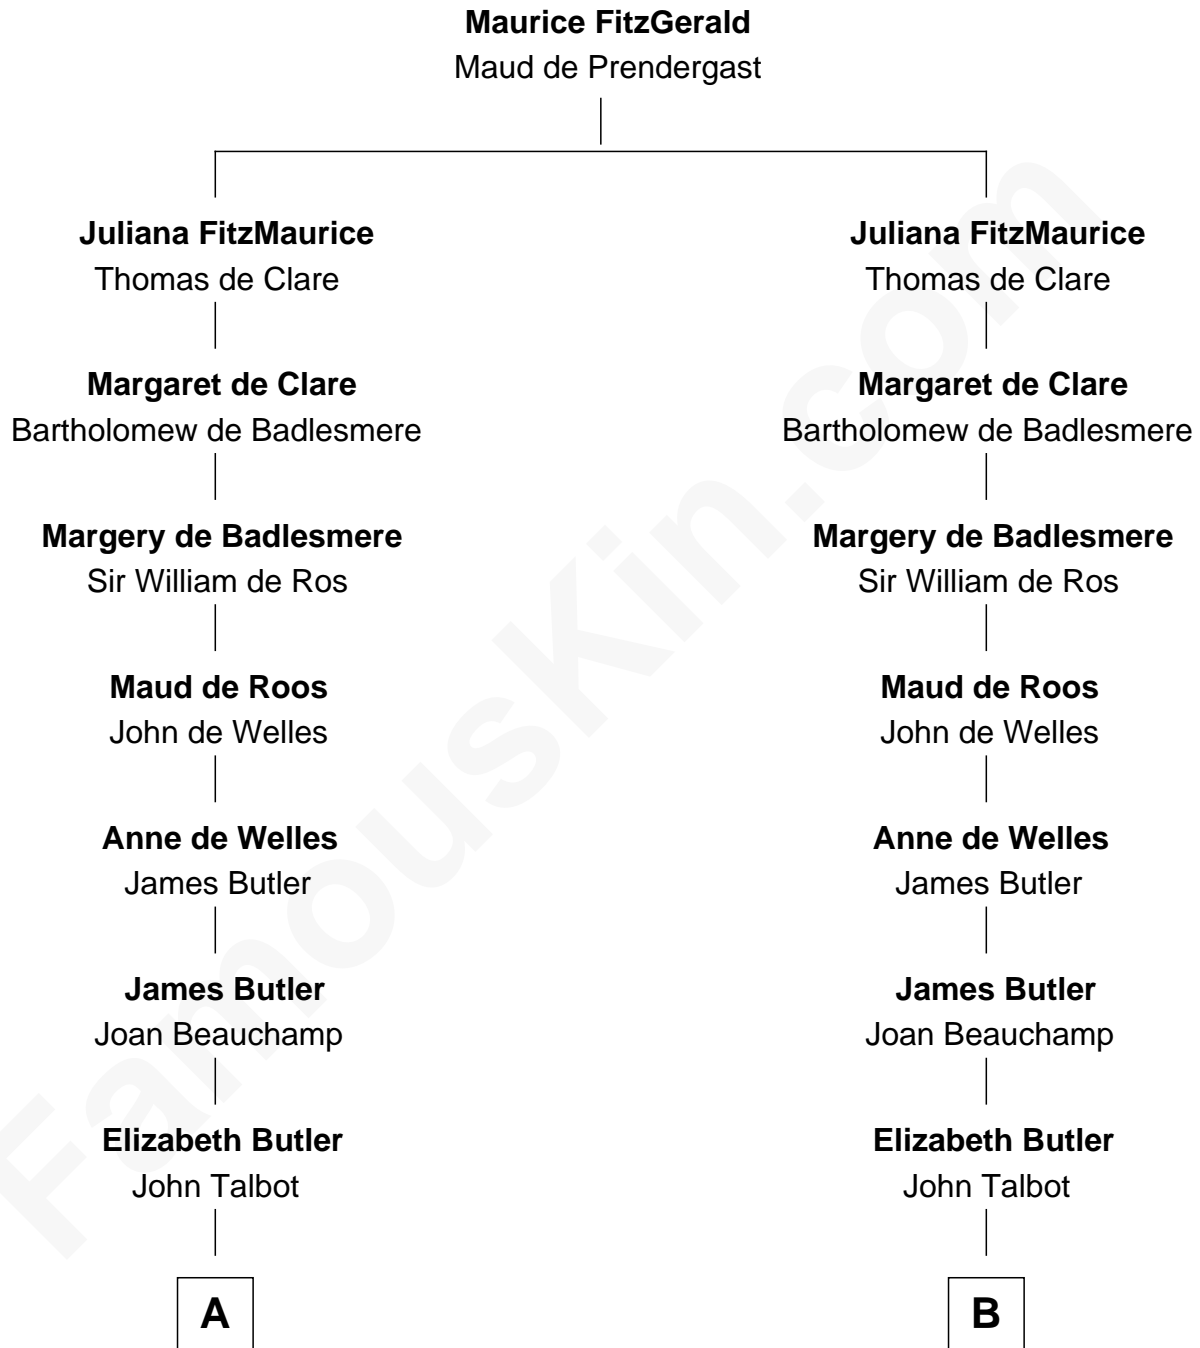

# FamousKin.com Relationship Chart of

**Queen Elizabeth II**

*Queen of the United Kingdom*

20th cousin 1 time removed of

**Grover Cleveland**

*22nd and 24th U.S. President*

**C**

**Thomas George Lyon-Bowes**

Charlotte Grimstead

**Claude Bowes-Lyon**

Frances Dora Smith

**Claude George Bowes-Lyon**

Cecilia Nina Cavendish-Bentinck

**Elizabeth Bowes-Lyon**

George VI, King of the United Kingdom

**Queen Elizabeth II**

*Queen of the United Kingdom*

**D**

**Abiah Hyde**

Aaron Cleveland

**William Cleveland**

Margaret Falley

**Rev. Richard Falley Cleveland**

Ann Neal

**Grover Cleveland**

*22nd and 24th U.S. President*