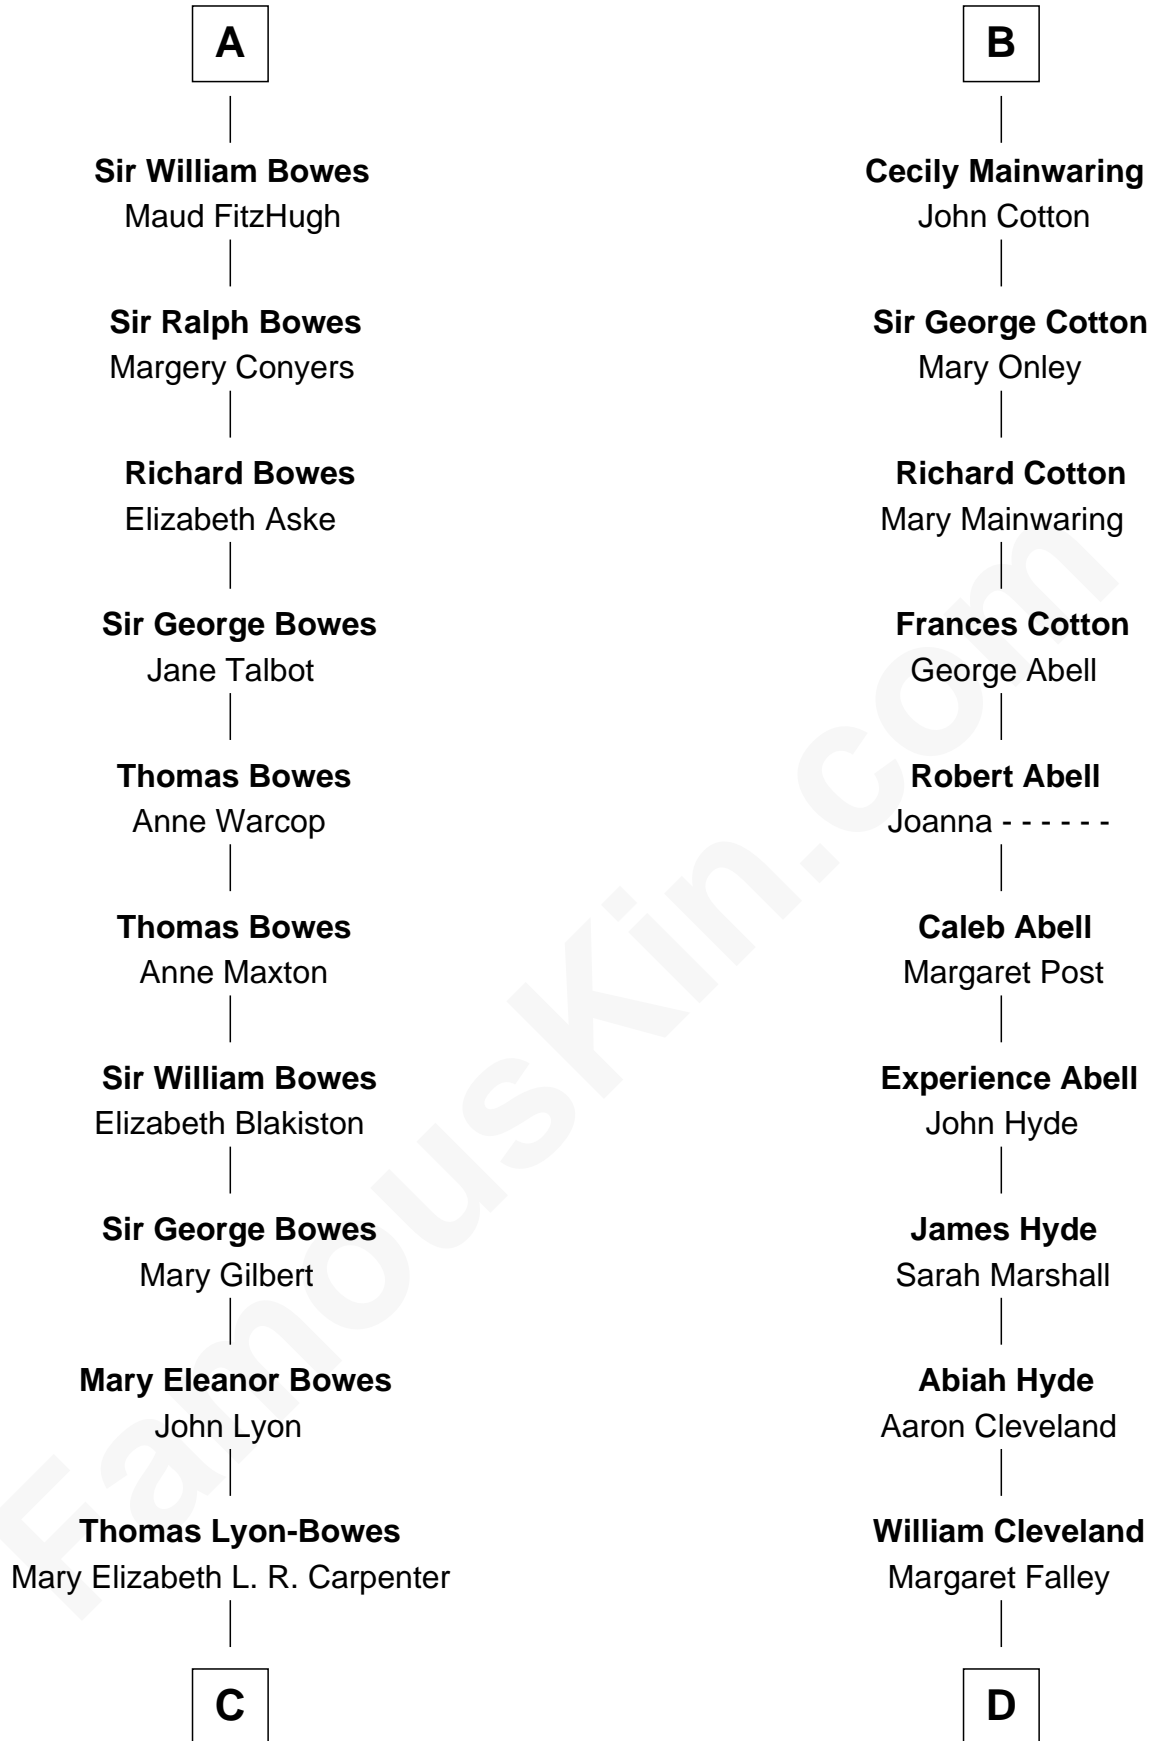

FamousKin.com Relationship Chart of

Queen Elizabeth II

Queen of the United Kingdom

18th cousin 3 times removed of

Grover Cleveland

22nd and 24th U.S. President

Sir Roger de Quincy

Helen of Galloway

George VI, King of the United Kingdom

Queen Elizabeth II

Queen of the United Kingdom

D

Rev. Richard Falley Cleveland

Ann Neal

Grover Cleveland

22nd and 24th U.S. President