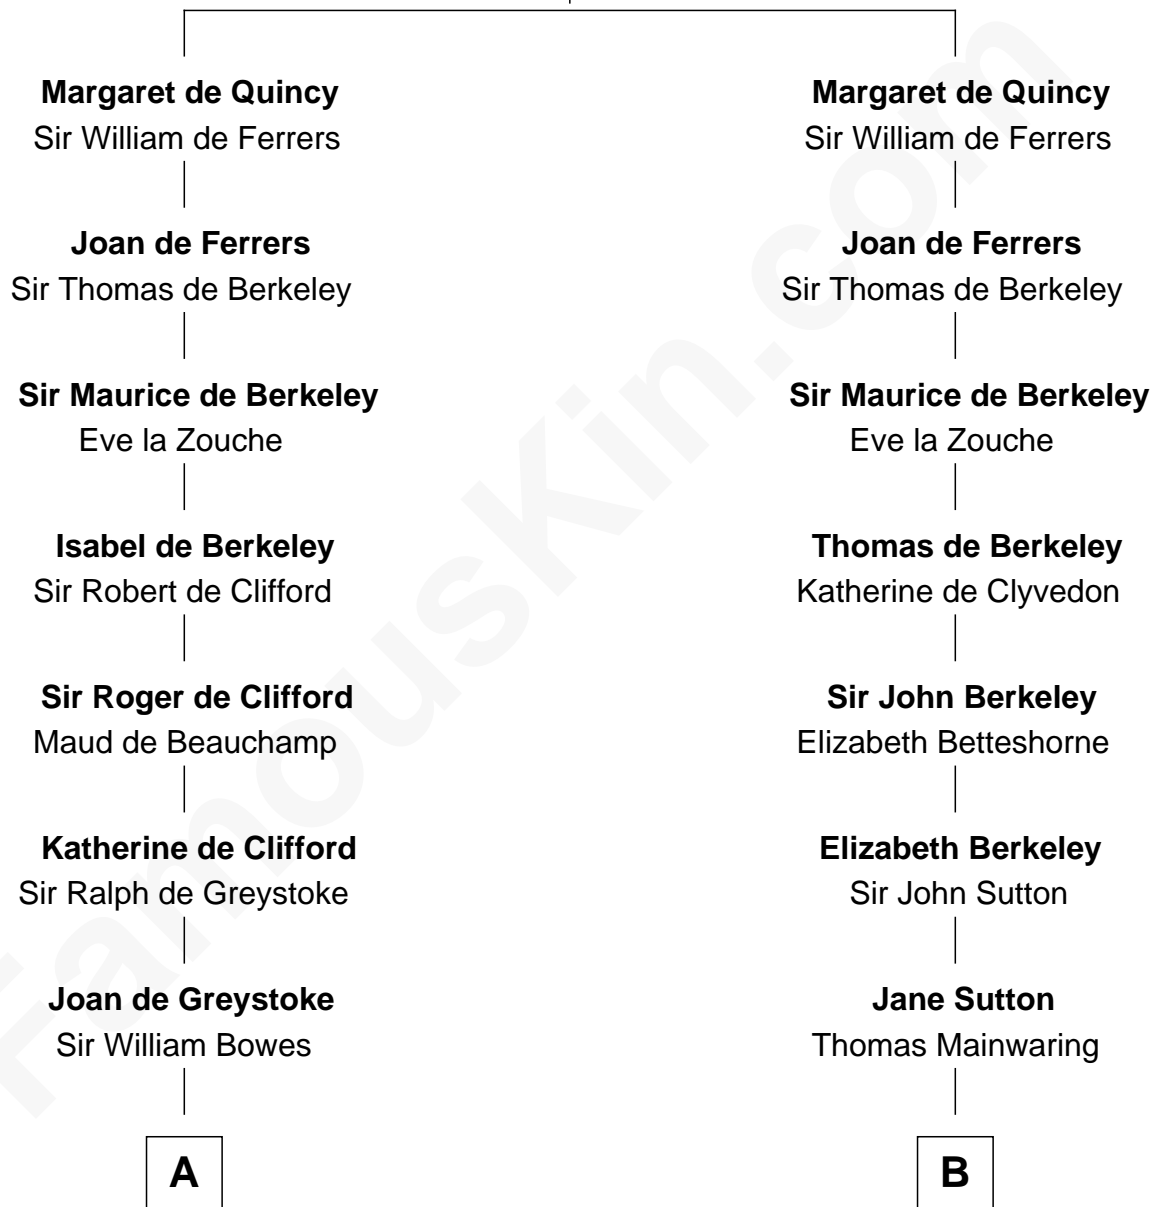

FamousKin.com Relationship Chart of

Queen Elizabeth II

Queen of the United Kingdom

18th cousin 3 times removed of

Grover Cleveland

22nd and 24th U.S. President

Sir Roger de Quincy

Helen of Galloway

George VI, King of the United Kingdom

Queen Elizabeth II

Queen of the United Kingdom

D

Rev. Richard Falley Cleveland

Ann Neal

Grover Cleveland

22nd and 24th U.S. President