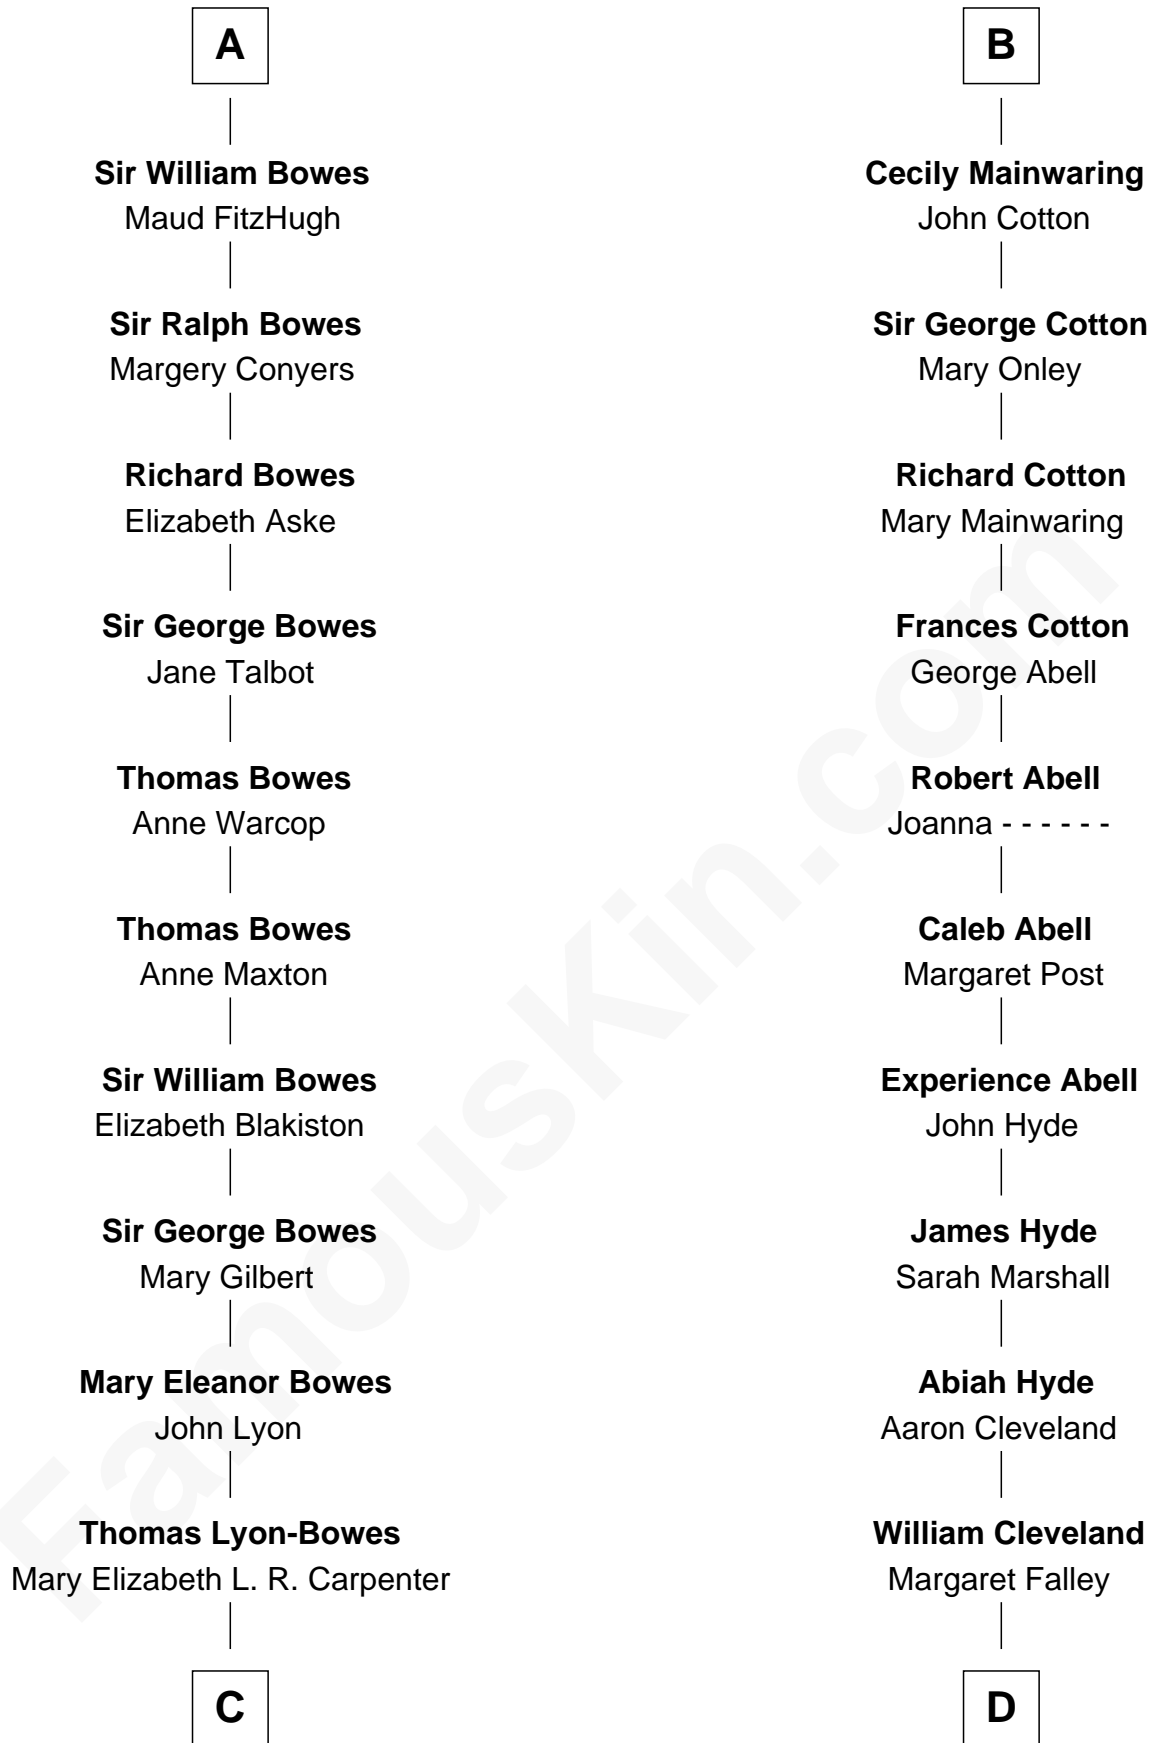

FamousKin.com Relationship Chart of

Queen Elizabeth II

Queen of the United Kingdom

18th cousin 3 times removed of

Grover Cleveland

22nd and 24th U.S. President

William de Cantilupe

C

Thomas George Lyon-Bowes

Charlotte Grimstead

Claude Bowes-Lyon

Frances Dora Smith

Claude George Bowes-Lyon

Cecilia Nina Cavendish-Bentinck

Elizabeth Bowes-Lyon

George VI, King of the United Kingdom

Queen Elizabeth II

Queen of the United Kingdom

D

Rev. Richard Falley Cleveland

Ann Neal

Grover Cleveland

22nd and 24th U.S. President

FamousKin.com