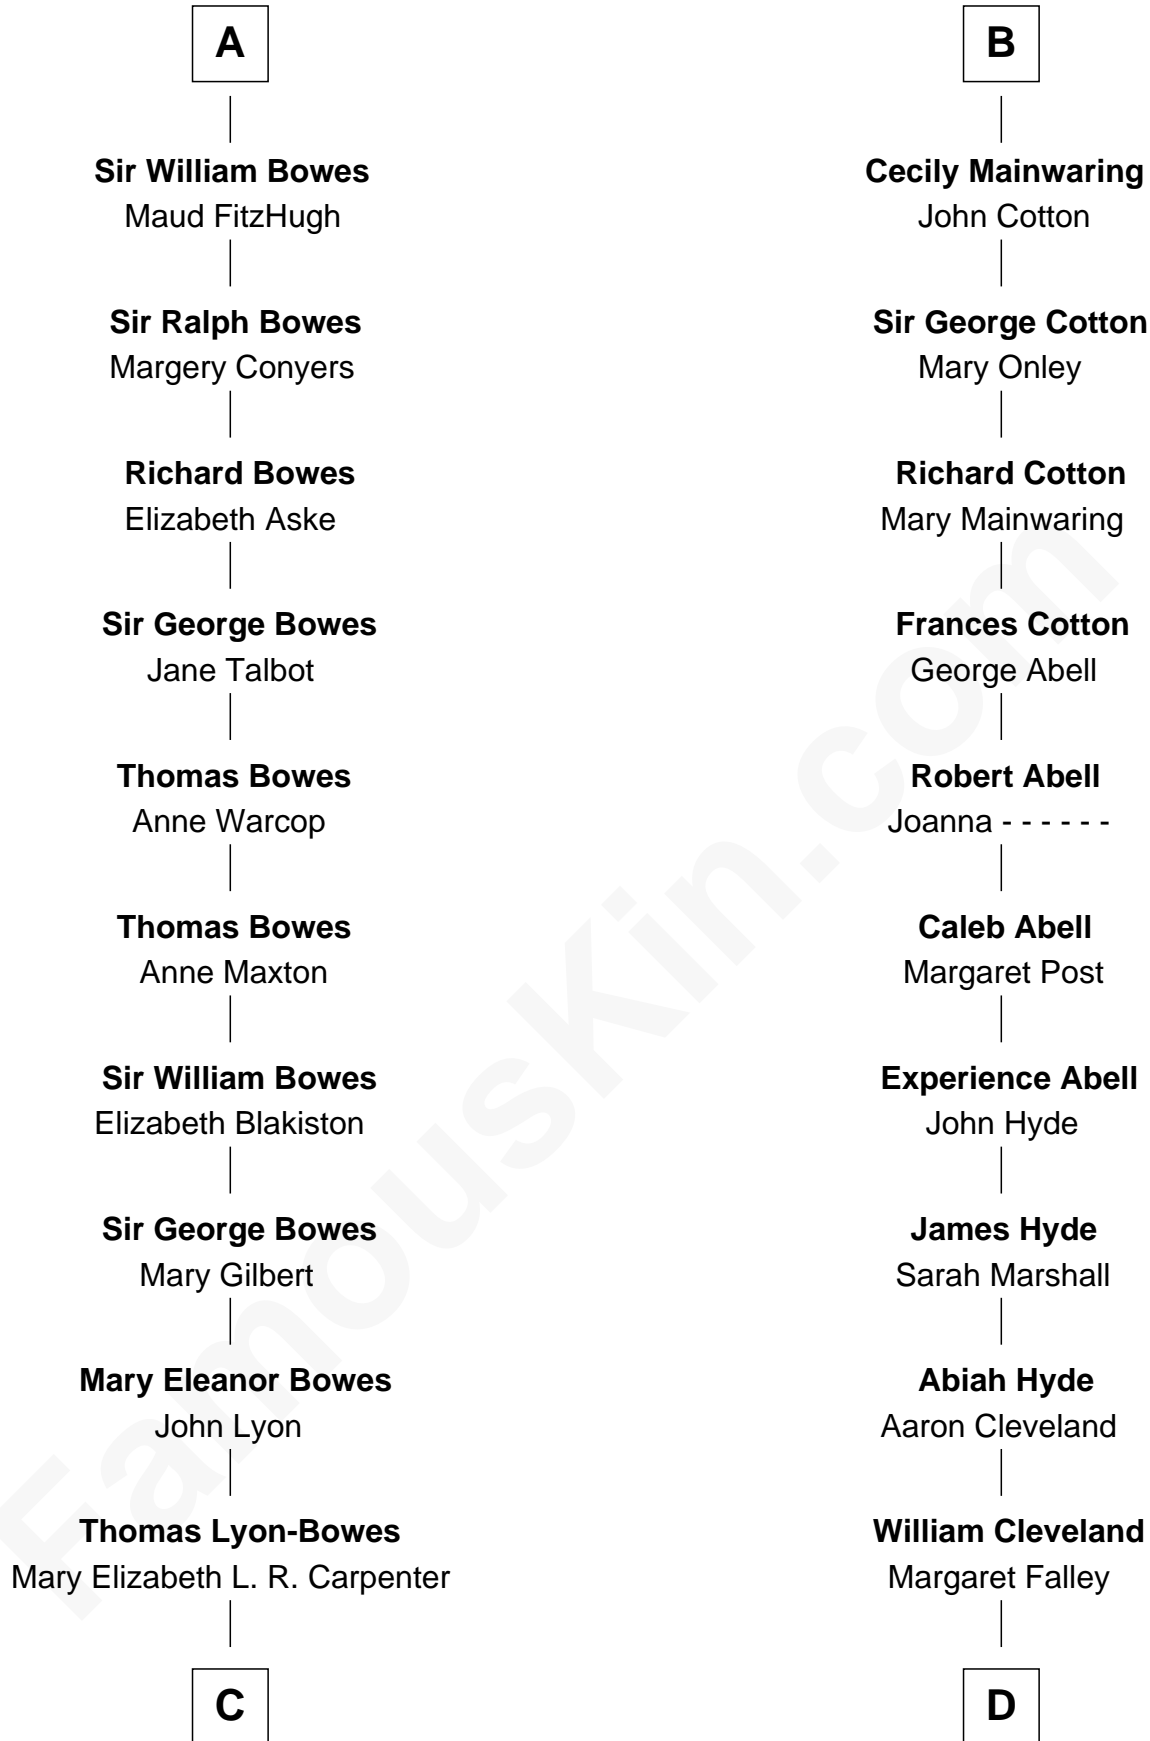

# FamousKin.com Relationship Chart of

**Queen Elizabeth II**

*Queen of the United Kingdom*

18th cousin 3 times removed of

**Grover Cleveland**

*22nd and 24th U.S. President*

**Sir William de Ferrers**

Agnes of Chester

**C**

**Thomas George Lyon-Bowes**

Charlotte Grimstead

**Claude Bowes-Lyon**

Frances Dora Smith

**Claude George Bowes-Lyon**

Cecilia Nina Cavendish-Bentinck

**Elizabeth Bowes-Lyon**

George VI, King of the United Kingdom

**Queen Elizabeth II**

*Queen of the United Kingdom*

**D**

**Rev. Richard Falley Cleveland**

Ann Neal

**Grover Cleveland**

*22nd and 24th U.S. President*