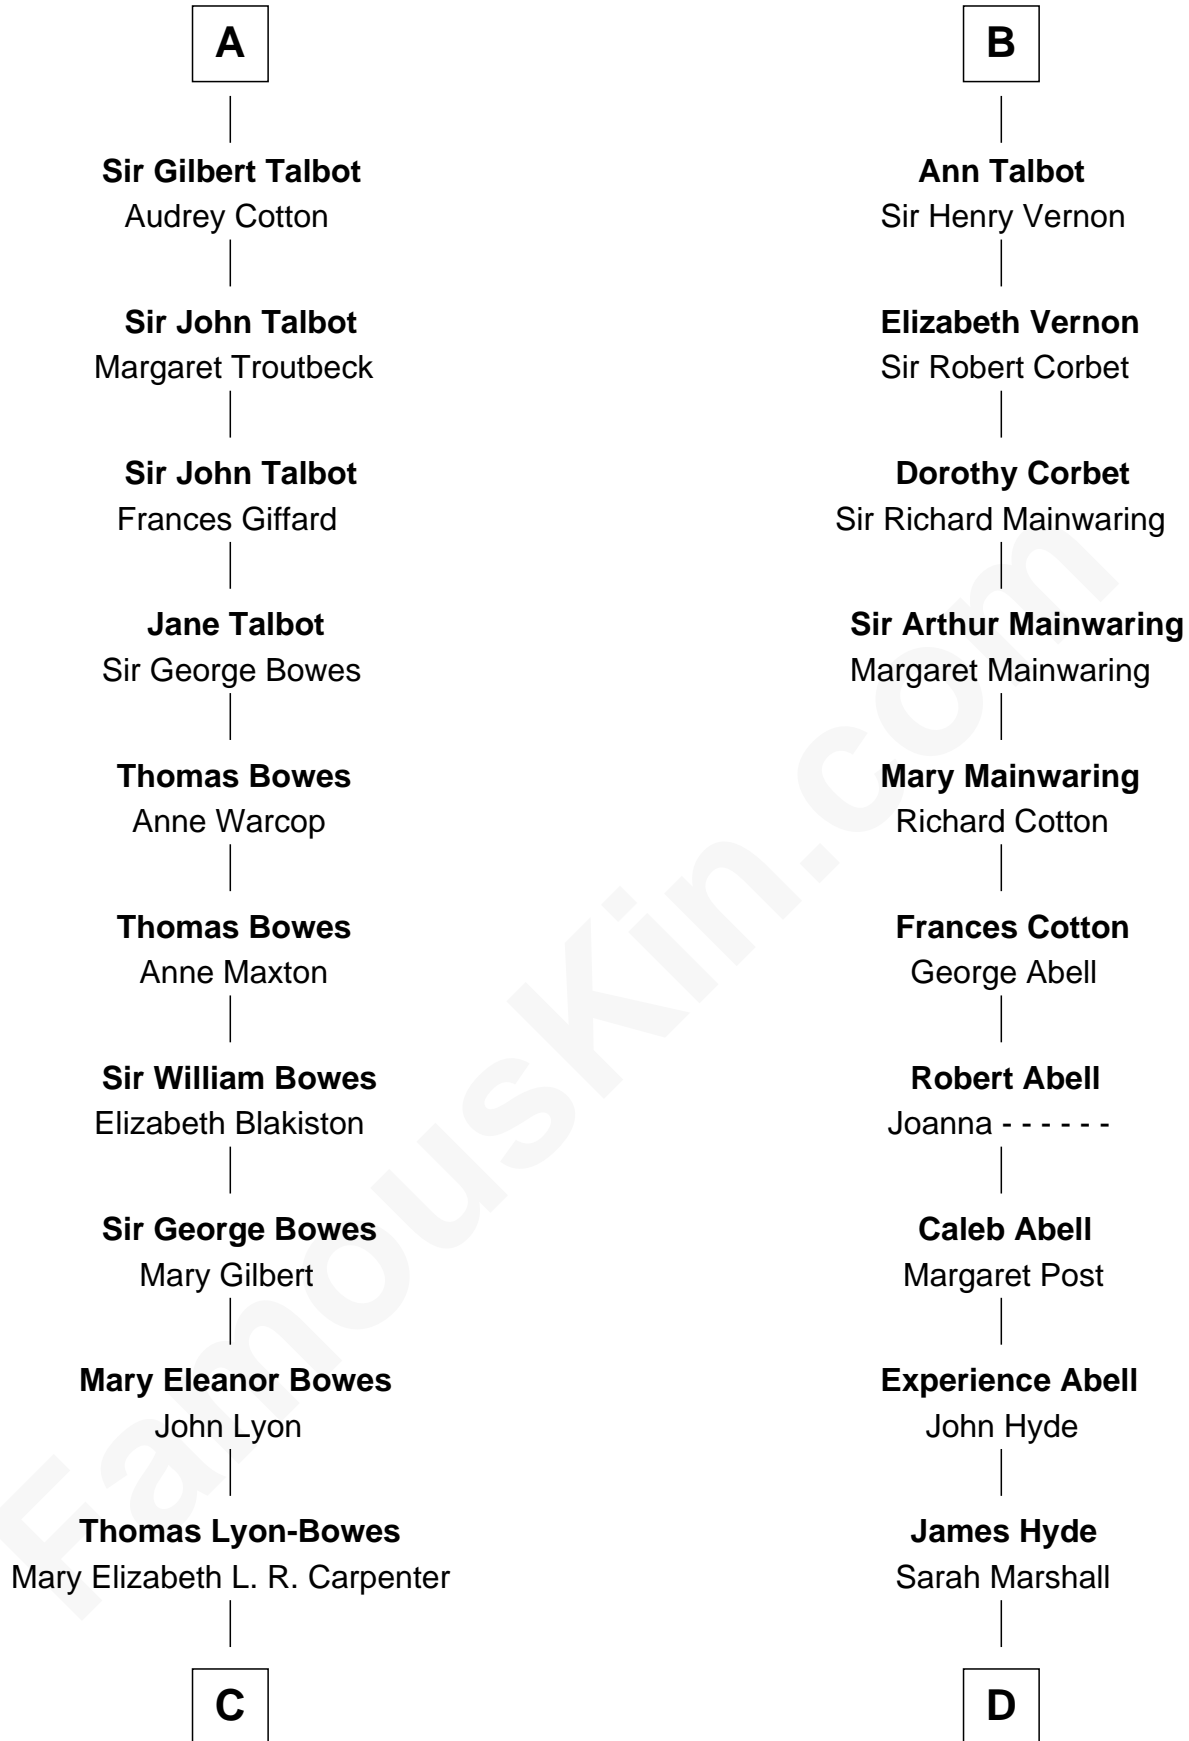

FamousKin.com Relationship Chart of

Queen Elizabeth II

Queen of the United Kingdom

20th cousin 1 time removed of

Grover Cleveland

22nd and 24th U.S. President

C

Thomas George Lyon-Bowes

Charlotte Grimstead

Claude Bowes-Lyon

Frances Dora Smith

Claude George Bowes-Lyon

Cecilia Nina Cavendish-Bentinck

Elizabeth Bowes-Lyon

George VI, King of the United Kingdom

Queen Elizabeth II