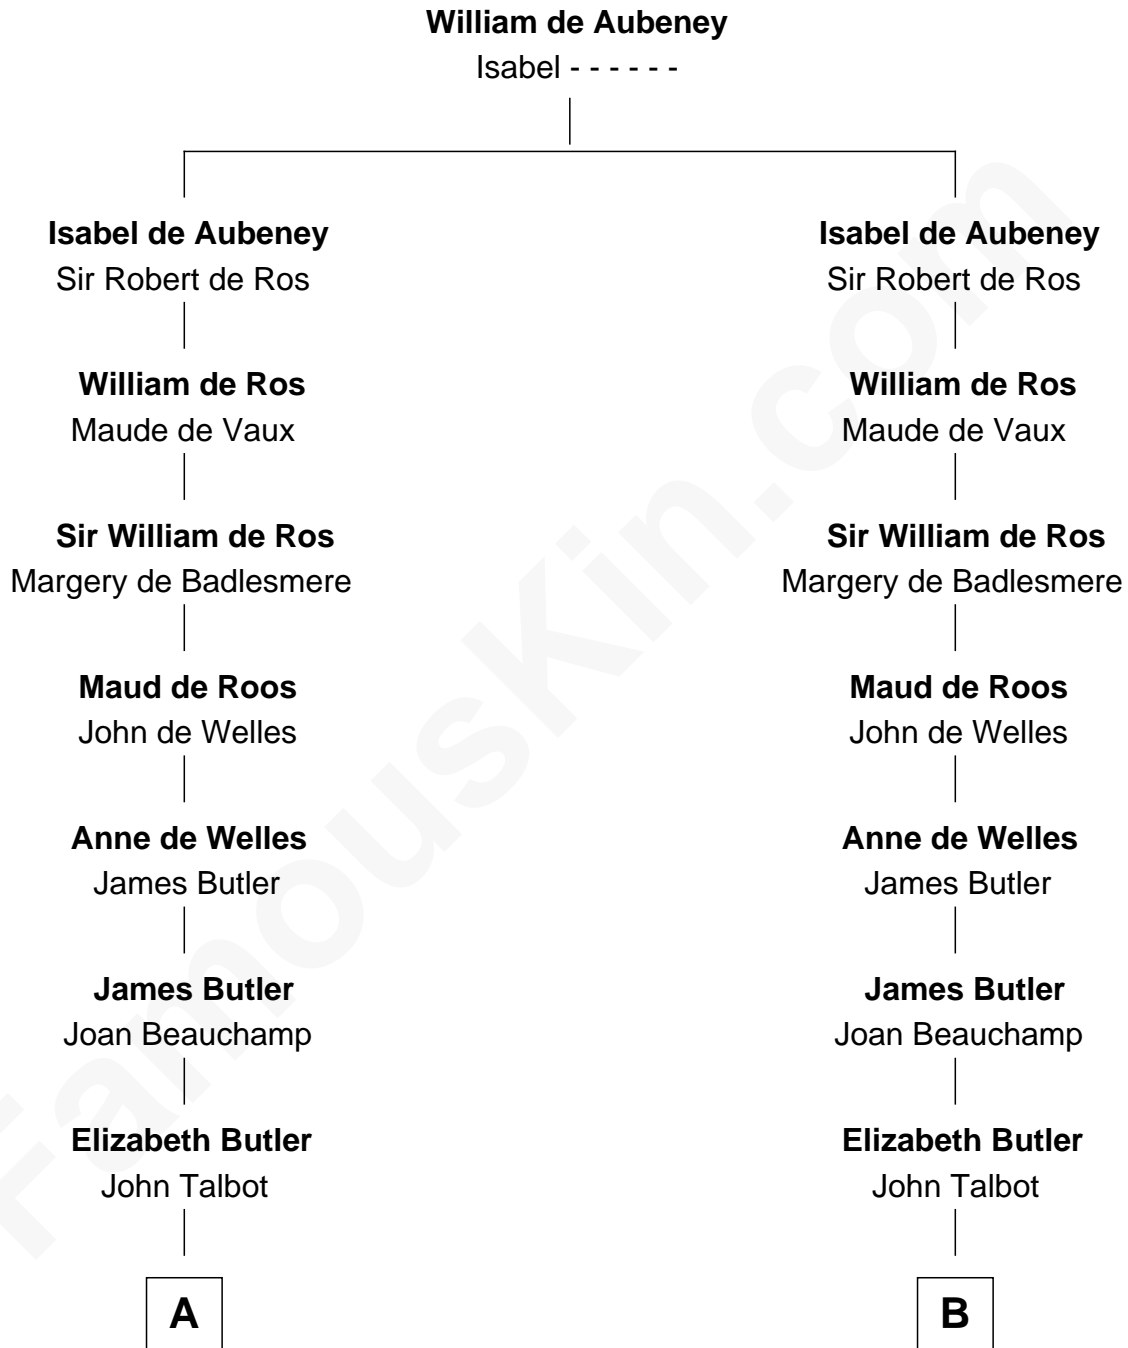

FamousKin.com Relationship Chart of

Queen Elizabeth II

Queen of the United Kingdom

20th cousin 1 time removed of

Grover Cleveland

22nd and 24th U.S. President

C

Thomas George Lyon-Bowes

Charlotte Grimstead

Claude Bowes-Lyon

Frances Dora Smith

Claude George Bowes-Lyon

Cecilia Nina Cavendish-Bentinck

Elizabeth Bowes-Lyon

George VI, King of the United Kingdom

Queen Elizabeth II

Grover Cleveland

22nd and 24th U.S. President