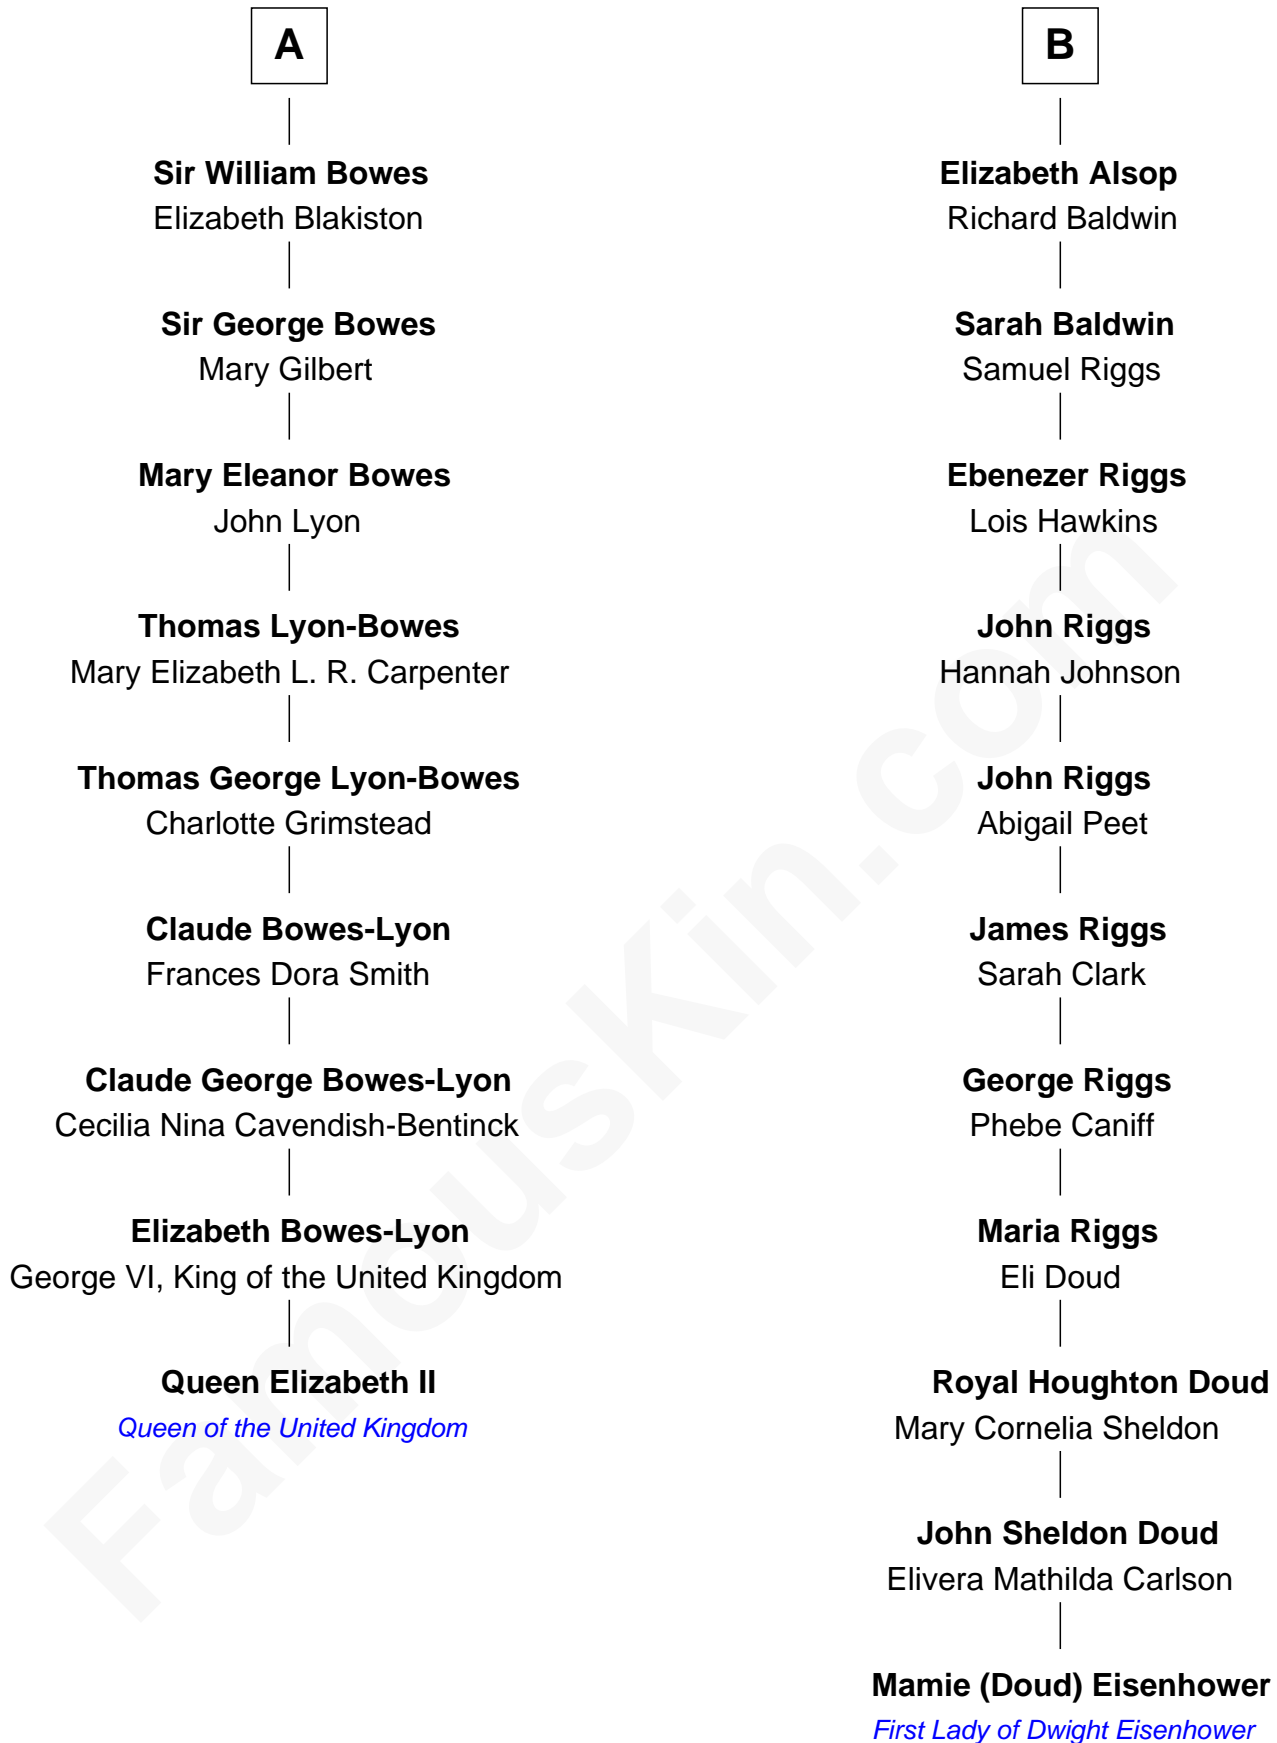

## Relationship Chart of

### Queen Elizabeth II

*Queen of the United Kingdom*

15th cousin 2 times removed of

### Mamie (Doud) Eisenhower

*First Lady of President Dwight Eisenhower*

Elizabeth II photo by [Eric Draper](#)