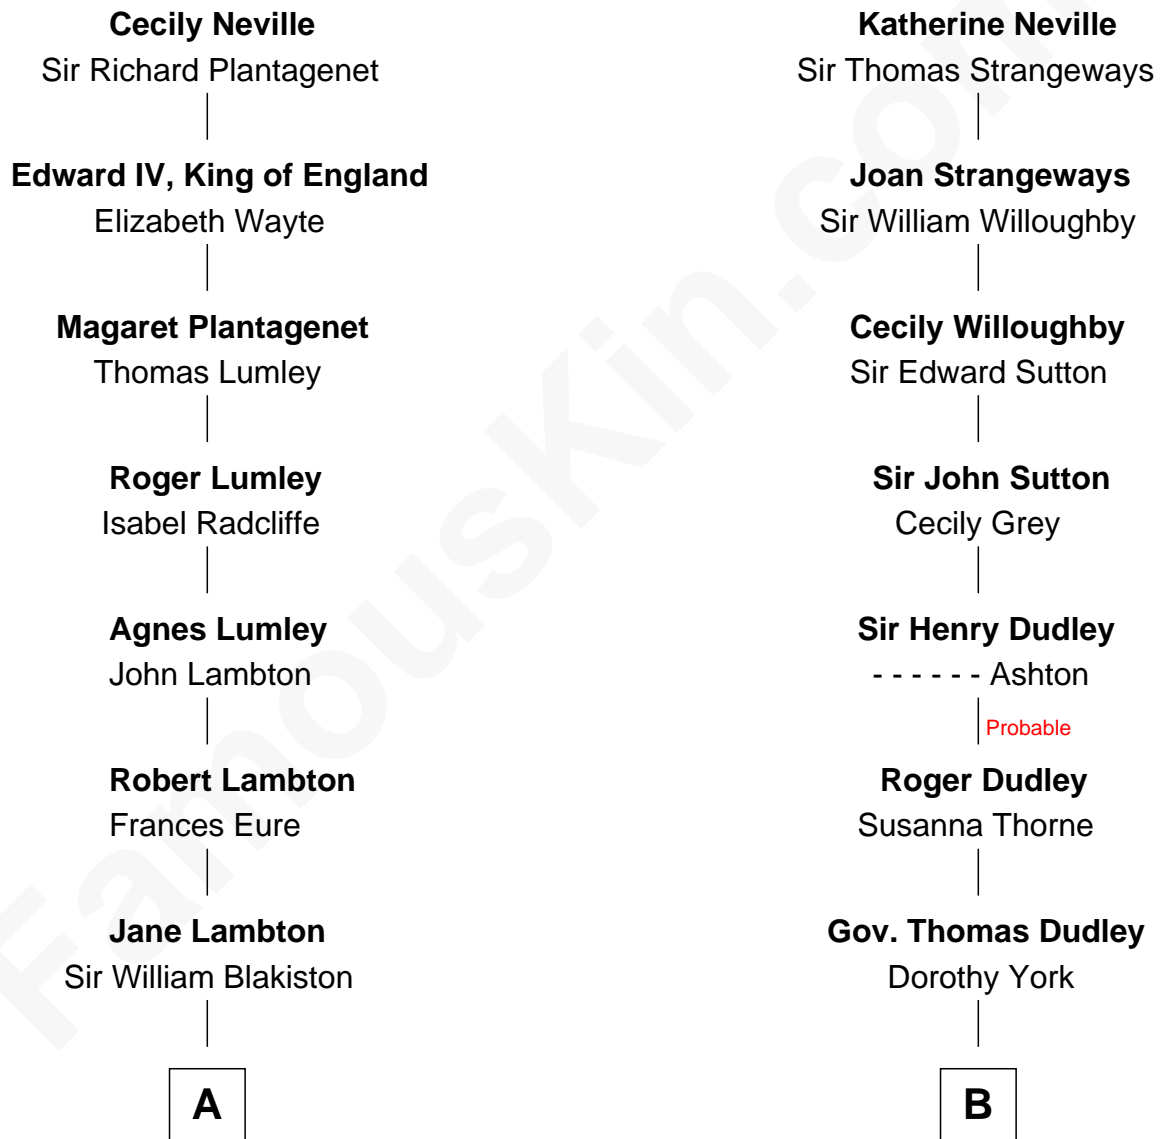

FamousKin.com Relationship Chart of

Queen Elizabeth II

Queen of the United Kingdom

17th cousin of

Herbert Hoover

31st U.S. President

Sir Ralph Neville

Joan Beaufort

A

Sir Ralph Blakiston

Margaret Fenwick

Sir Francis Blakiston

Ann Bowes

Elizabeth Blakiston

Sir William Bowes

Sir George Bowes