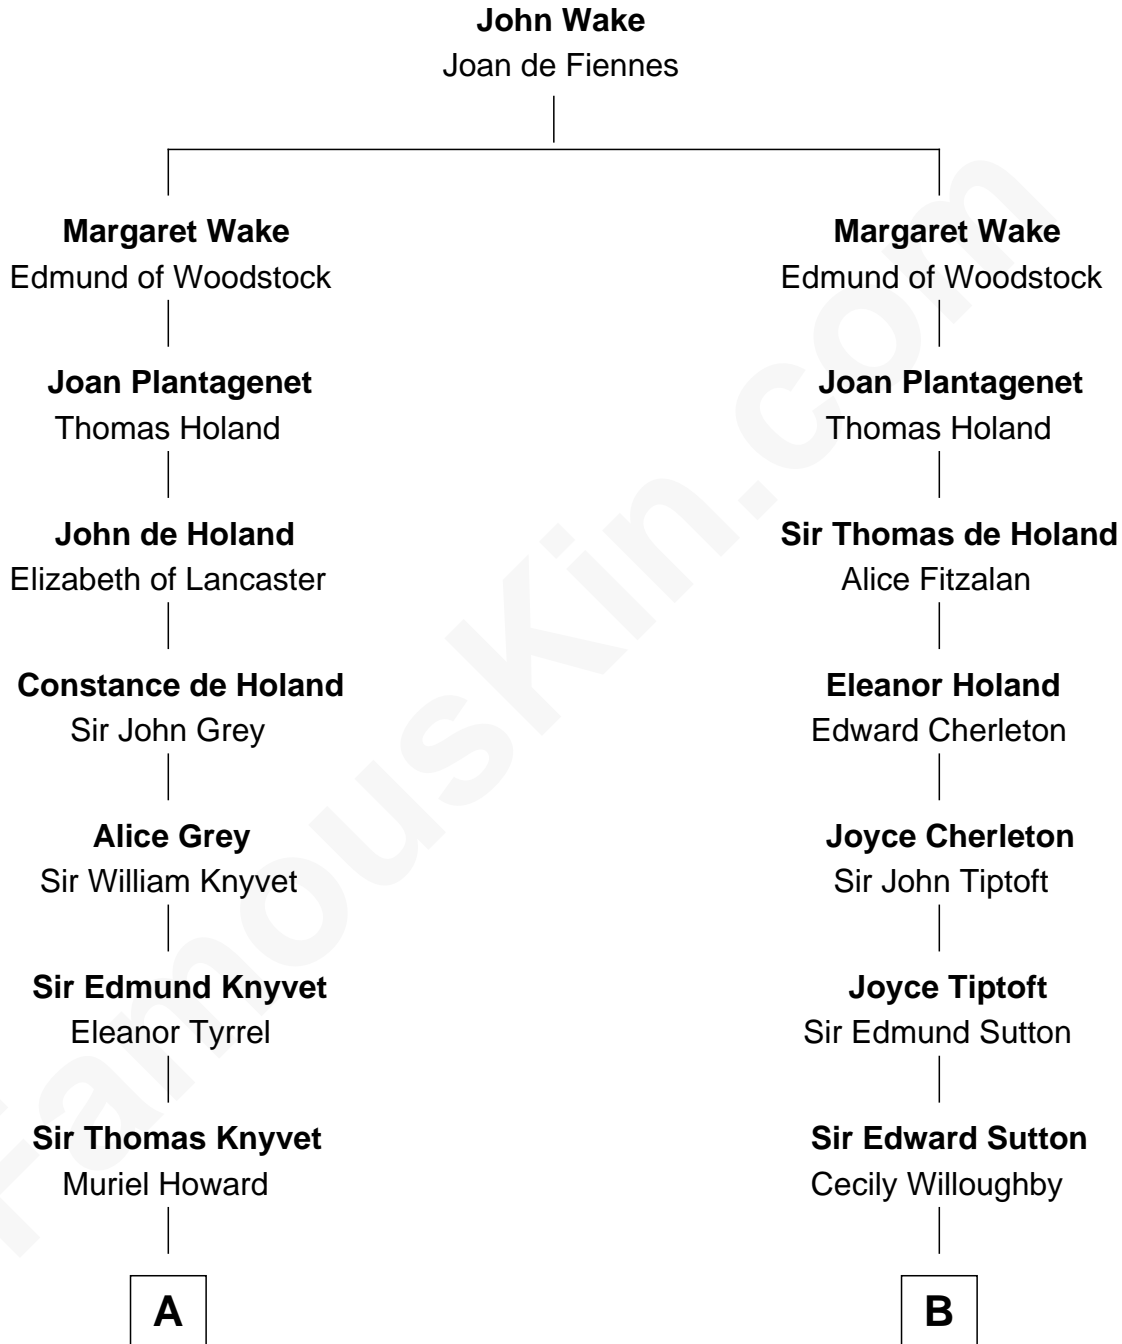

FamousKin.com Relationship Chart of

Queen Elizabeth II

Queen of the United Kingdom

21st cousin of

Herbert Hoover

31st U.S. President

C

Charles Augustus Cavendish-Bentinck

Anne Wellesley

Rev. Charles William Cavendish-Bentinck

Caroline Louisa Burnaby

Cecilia Nina Cavendish-Bentinck

Claude George Bowes-Lyon

Elizabeth Bowes-Lyon

George VI, King of the United Kingdom

Queen Elizabeth II

Queen of the United Kingdom

D

Endymia Winn

Thomas Sherwood

Lucinda Sherwood

John Minthorn

Theodore Minthorn

Mary Wasley