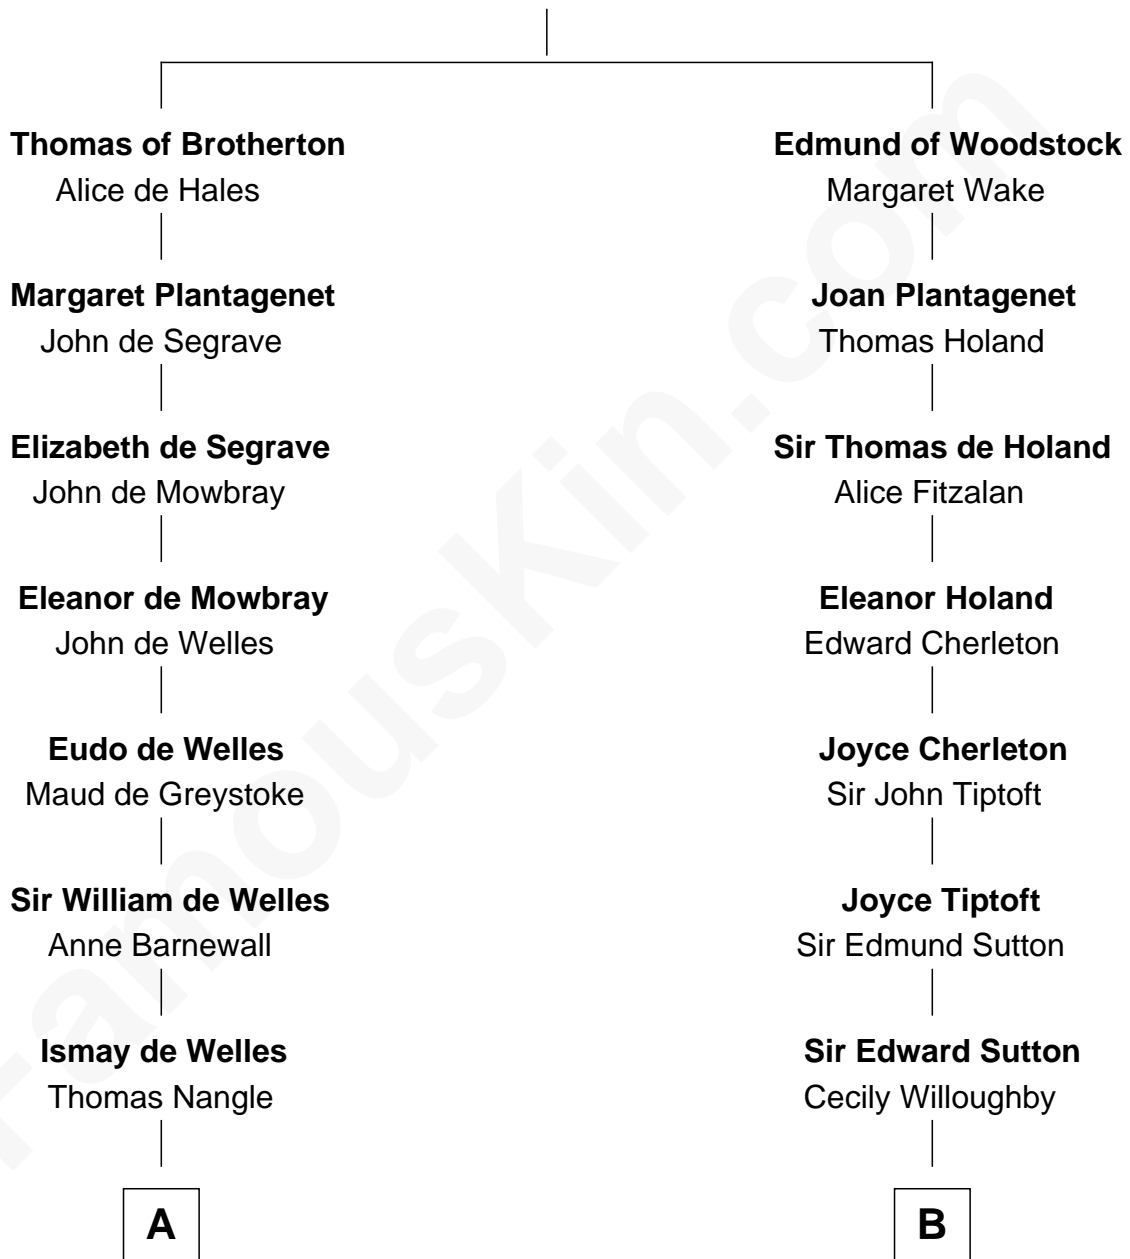

## Relationship Chart of

### Queen Elizabeth II

*Queen of the United Kingdom*

20th cousin 1 time removed of

**Herbert Hoover**

*31st U.S. President*

**Margaret of France**  
Edward I, King of England

**C**

**Rev. Charles William Cavendish-Bentinck**

Caroline Louisa Burnaby

**Cecilia Nina Cavendish-Bentinck**

Claude George Bowes-Lyon

**Elizabeth Bowes-Lyon**

George VI, King of the United Kingdom

**Queen Elizabeth II**

*Queen of the United Kingdom*

**D**