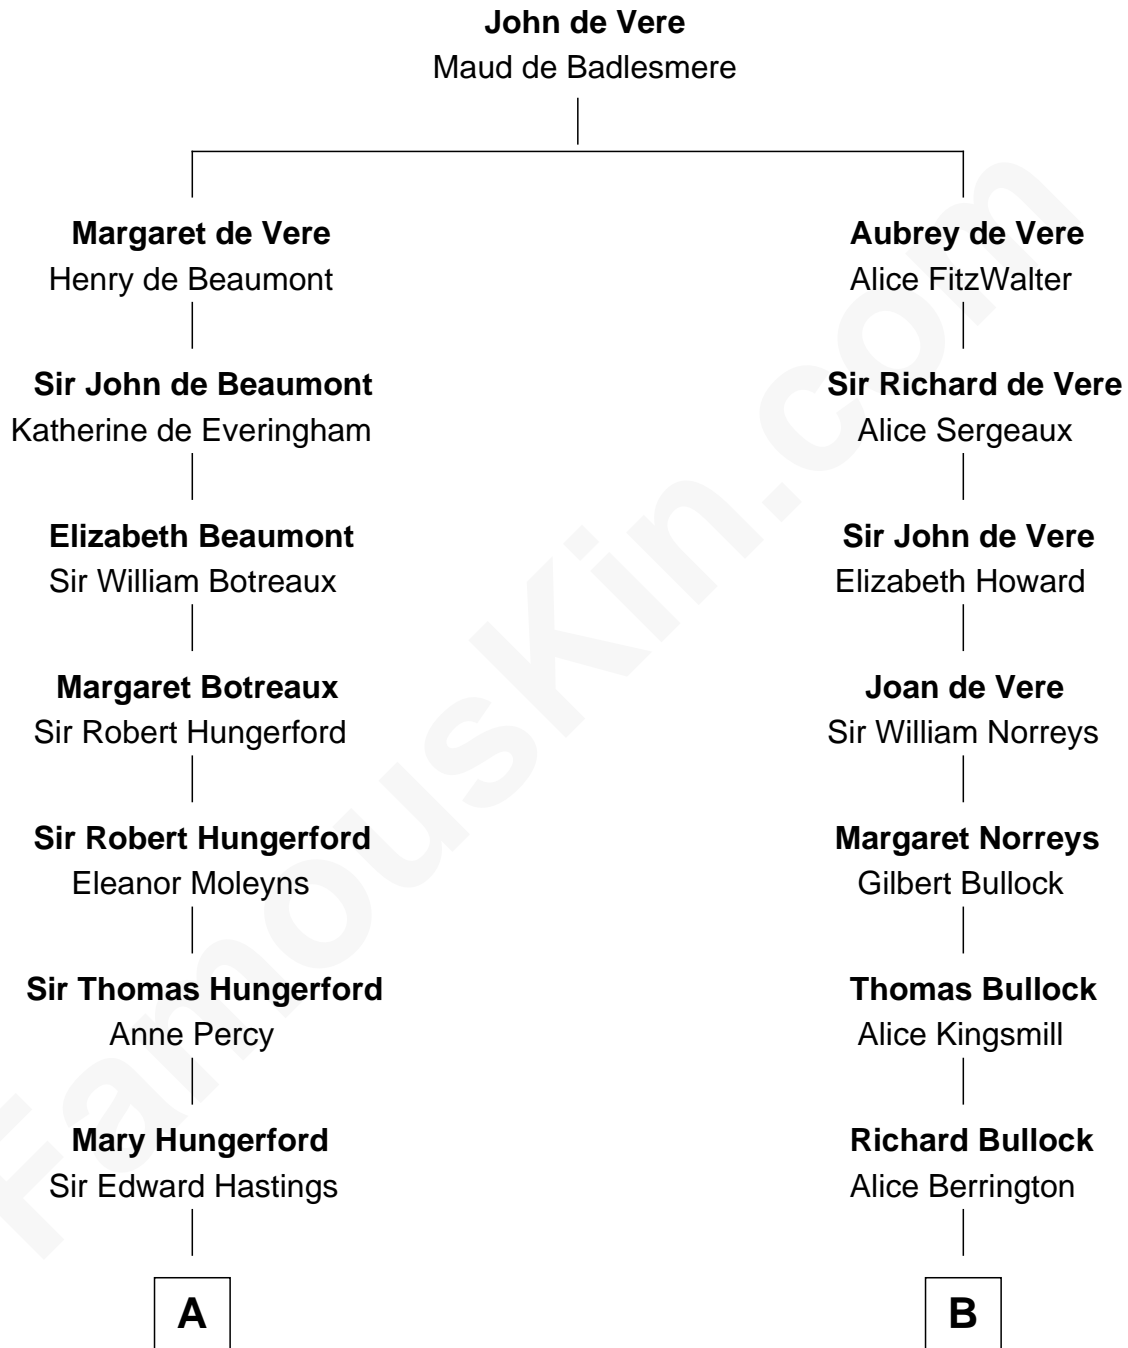

FamousKin.com

Relationship Chart of

Queen Elizabeth II

Queen of the United Kingdom

18th cousin 3 times removed of

Lou (Henry) Hoover

First Lady of President Herbert Hoover

C

D

Charles Augustus Cavendish-Bentinck

Anne Wellesley

Florence Ida Weed

Charles Delano Henry

Rev. Charles William Cavendish-Bentinck

Caroline Louisa Burnaby

Lou (Henry) Hoover