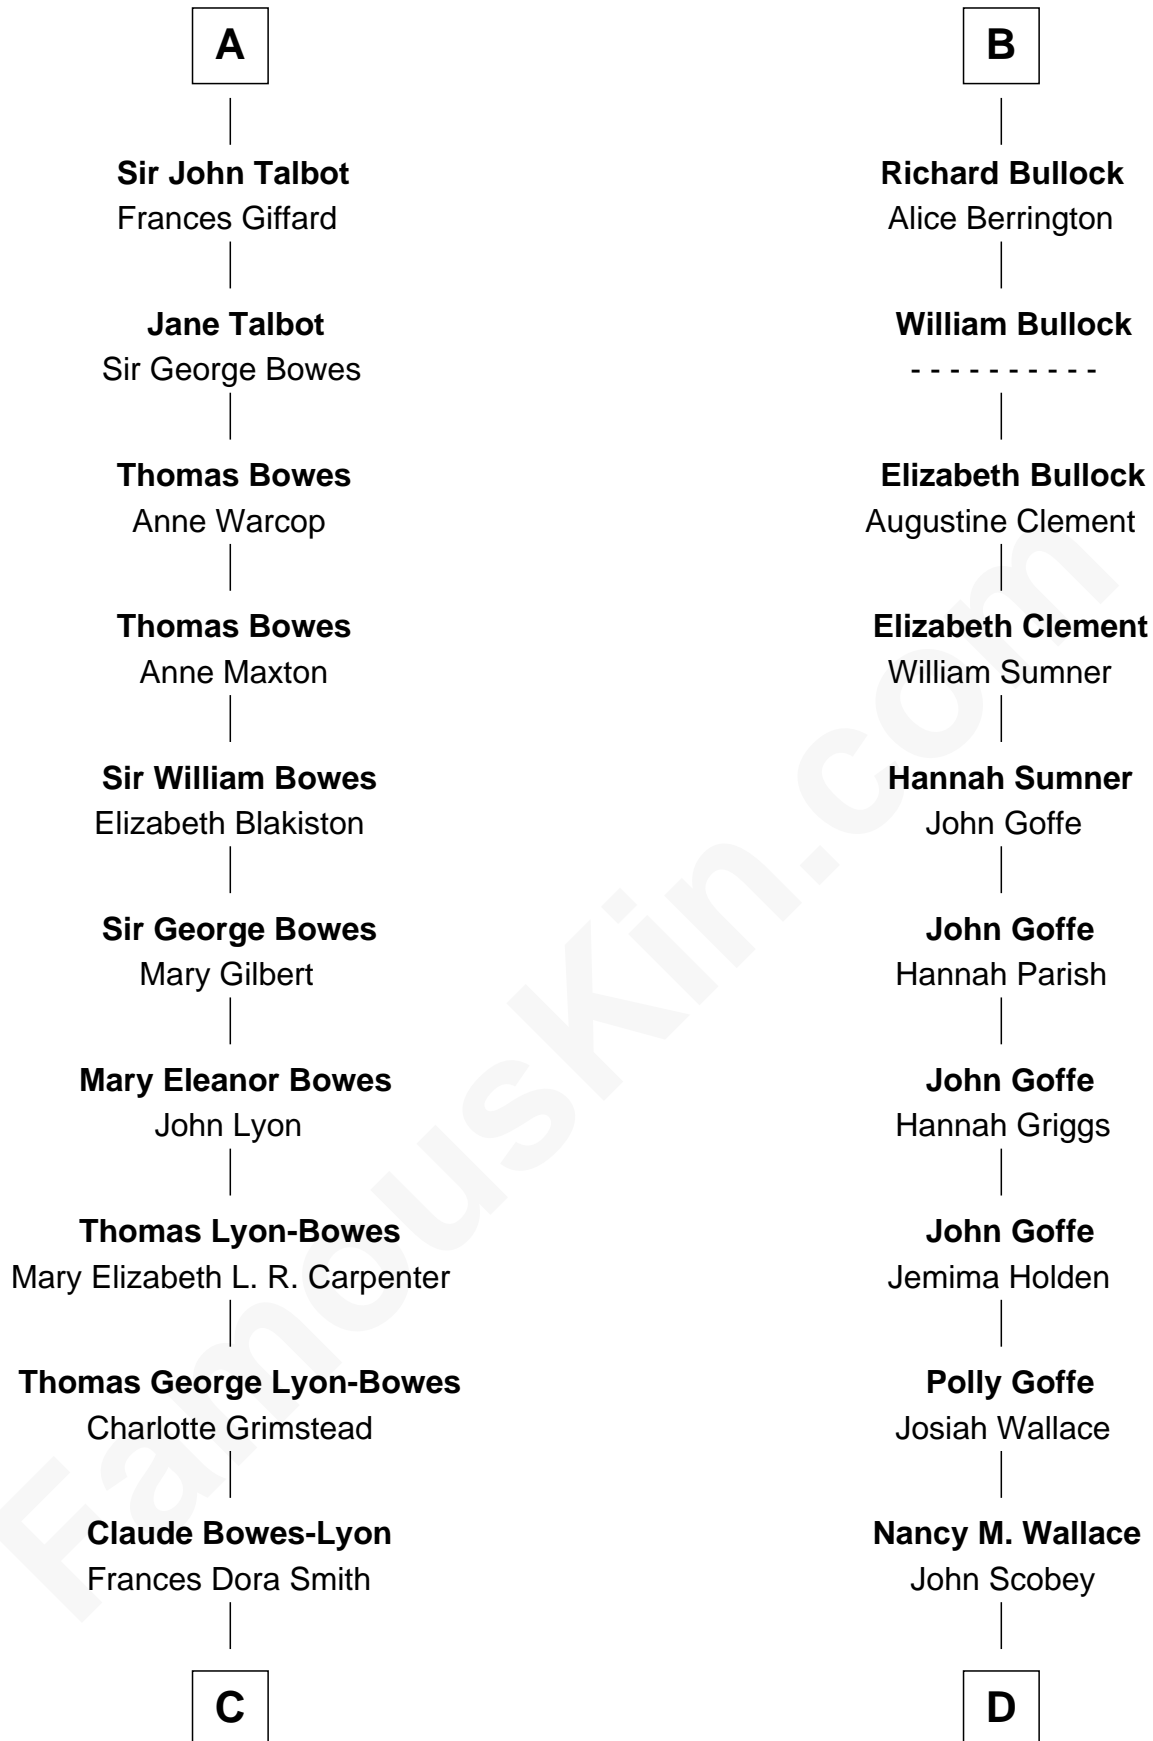

# FamousKin.com Relationship Chart of

**Queen Elizabeth II**

*Queen of the United Kingdom*

19th cousin of

**Lou (Henry) Hoover**

*First Lady of President Herbert Hoover*

**Bartholomew de Badlesmere**

Margaret de Clare

John de Vere

**Aubrey de Vere**

Alice FitzWalter

**Sir Richard de Vere**

Alice Sergeaux

**Sir John de Vere**

Elizabeth Howard

**Joan de Vere**

Sir William Norreys

**Margaret Norreys**

Gilbert Bullock

**Thomas Bullock**

Alice Kingsmill

**B**

**C**

**Claude George Bowes-Lyon**  
Cecilia Nina Cavendish-Bentinck

**Elizabeth Bowes-Lyon**  
George VI, King of the United Kingdom

**Queen Elizabeth II**  
*Queen of the United Kingdom*

**D**

**Philomelia Sophia Scobey**  
Phineas Weed

**Florence Ida Weed**  
Charles Delano Henry