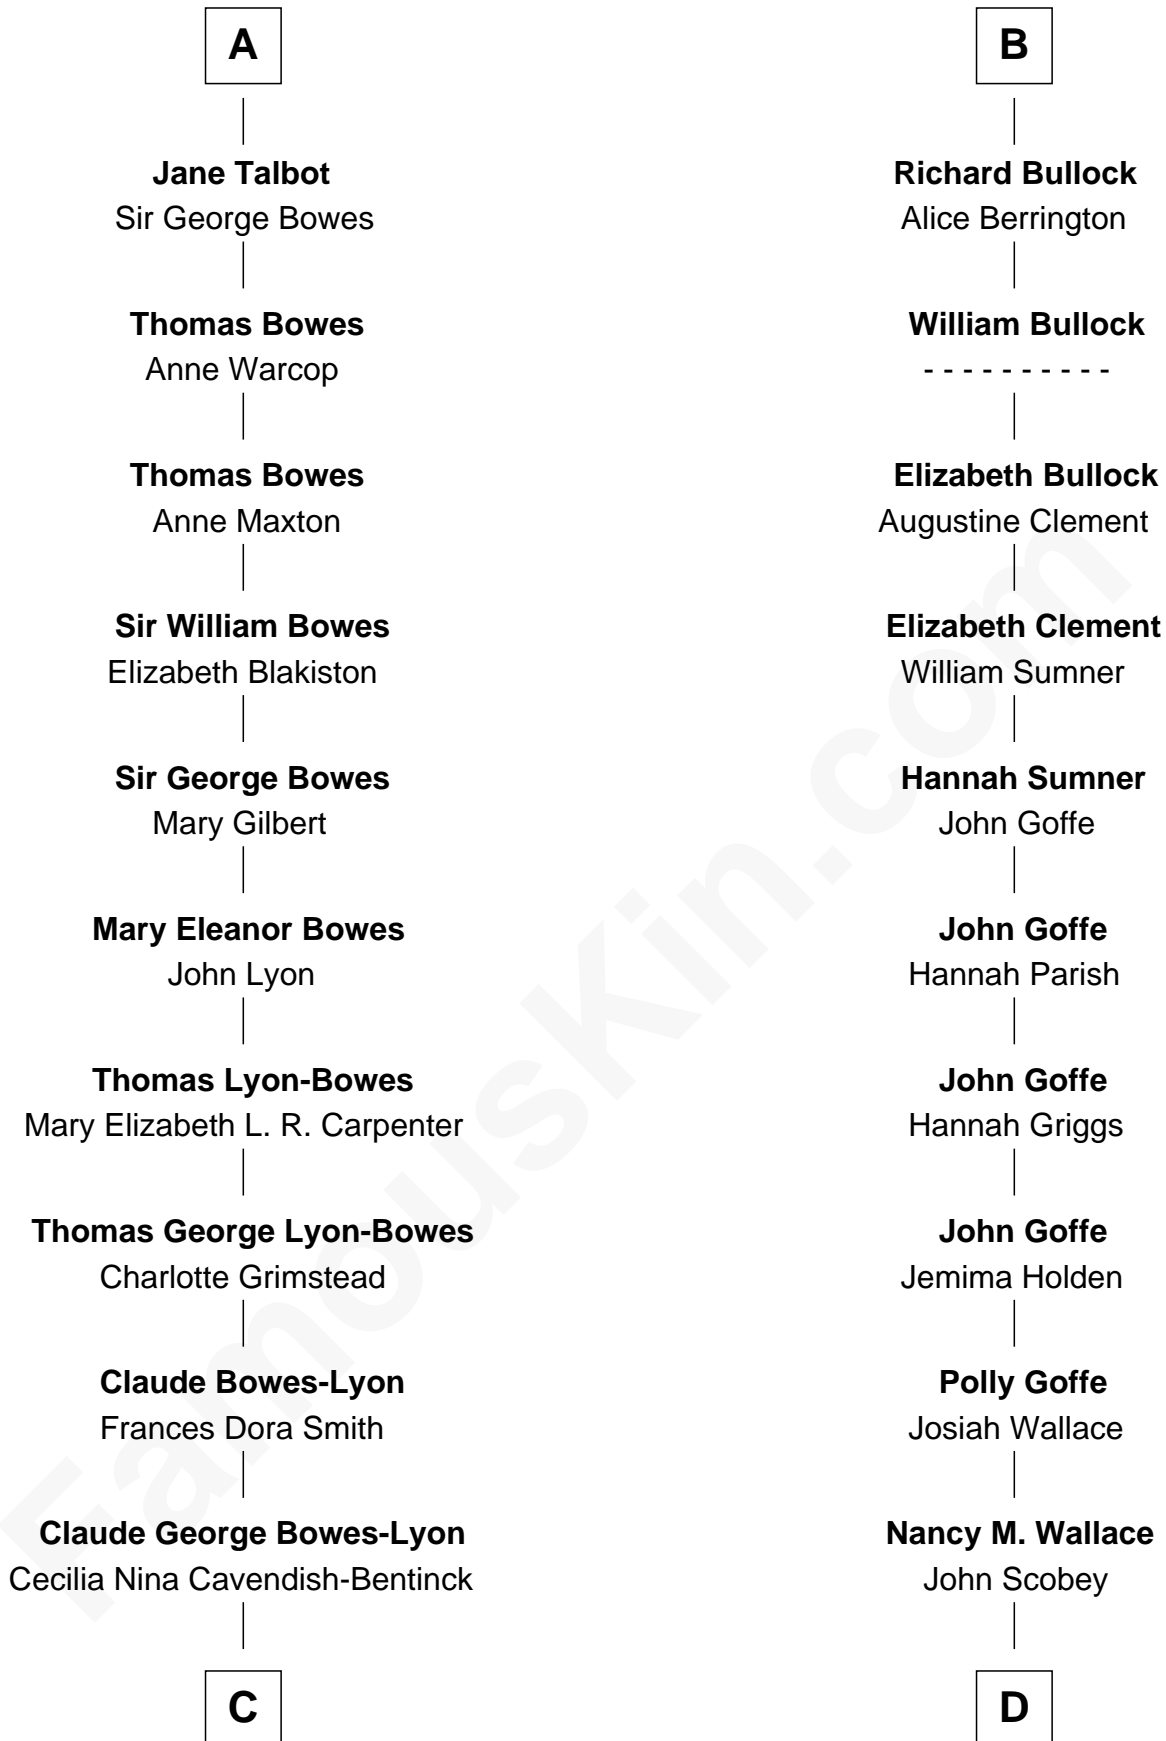

## Relationship Chart of

### Queen Elizabeth II

*Queen of the United Kingdom*

18th cousin 1 time removed of

### Lou (Henry) Hoover

*First Lady of President Herbert Hoover*

**C**

**Elizabeth Bowes-Lyon**

George VI, King of the United Kingdom

**Queen Elizabeth II**

*Queen of the United Kingdom*

**D**