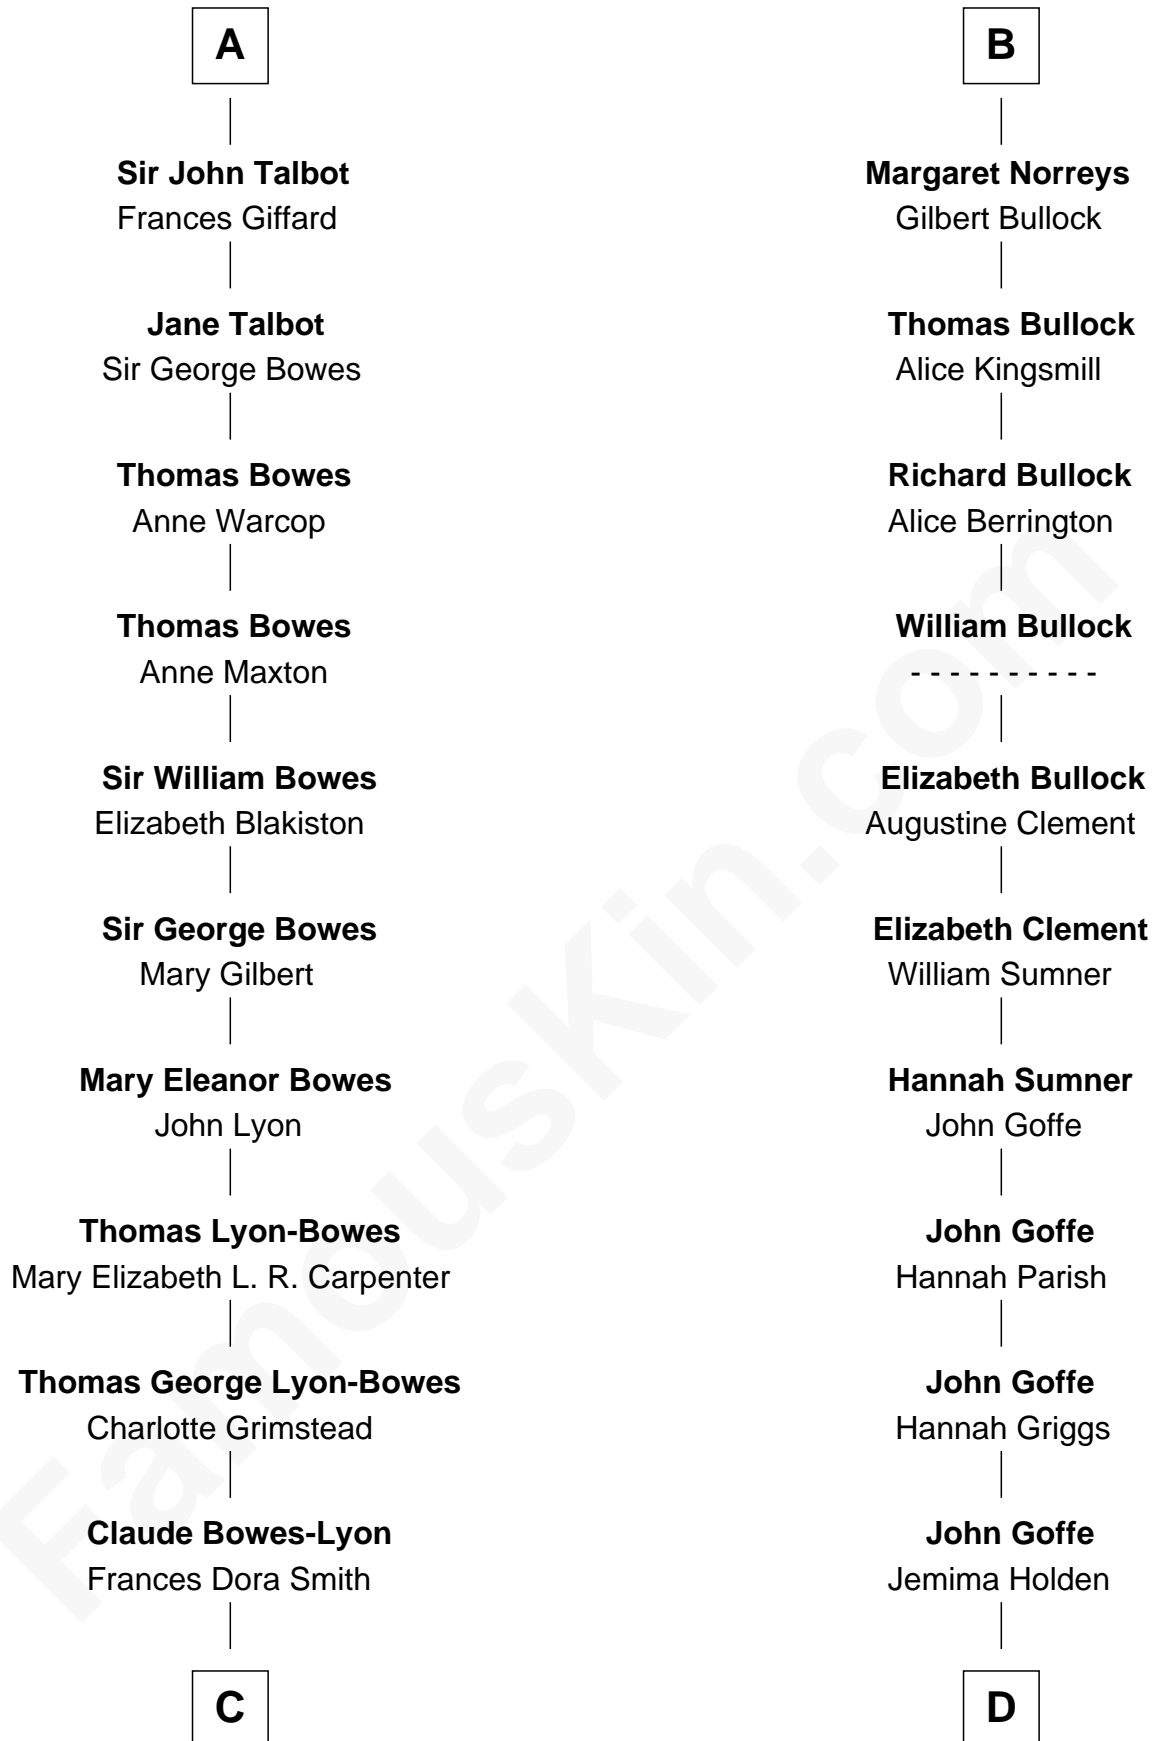

FamousKin.com

Relationship Chart of

Queen Elizabeth II

Queen of the United Kingdom

19th cousin 2 times removed of

Lou (Henry) Hoover

First Lady of President Herbert Hoover

Sir Richard de Burgh

Margaret - - - - -

C

Claude George Bowes-Lyon
Cecilia Nina Cavendish-Bentinck

Elizabeth Bowes-Lyon
George VI, King of the United Kingdom

Queen Elizabeth II
Queen of the United Kingdom

D

Polly Goffe
Josiah Wallace