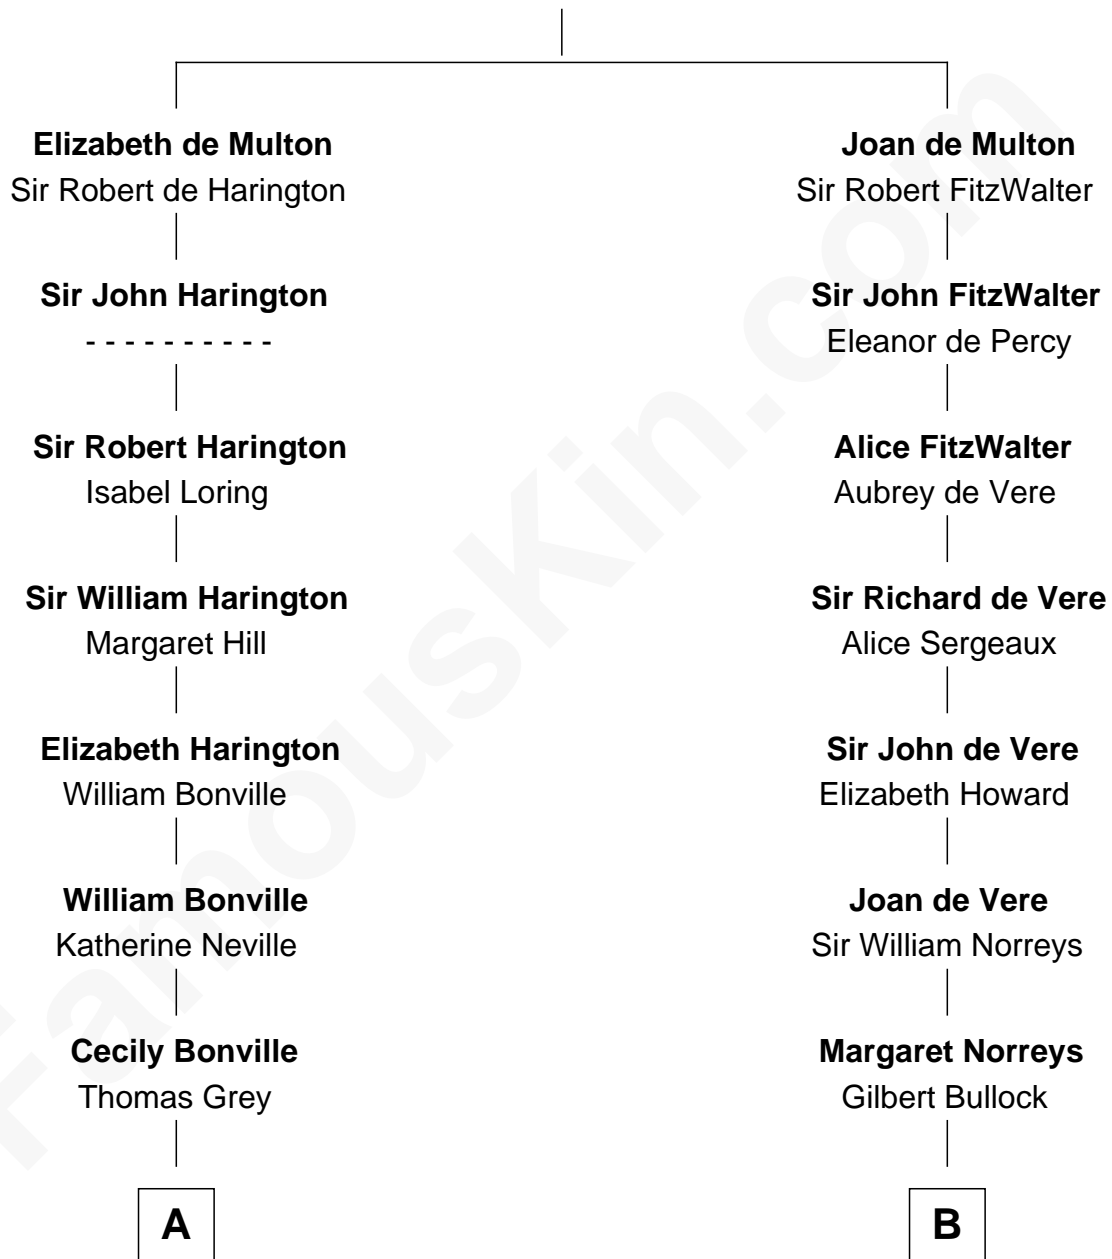

## Relationship Chart of

### Queen Elizabeth II

*Queen of the United Kingdom*

20th cousin 1 time removed of

### Lou (Henry) Hoover

*First Lady of President Herbert Hoover*

**Sir Thomas de Multon**

Eleanor de Burgh

**C**

**D**

**Charles Augustus Cavendish-Bentinck**

Anne Wellesley