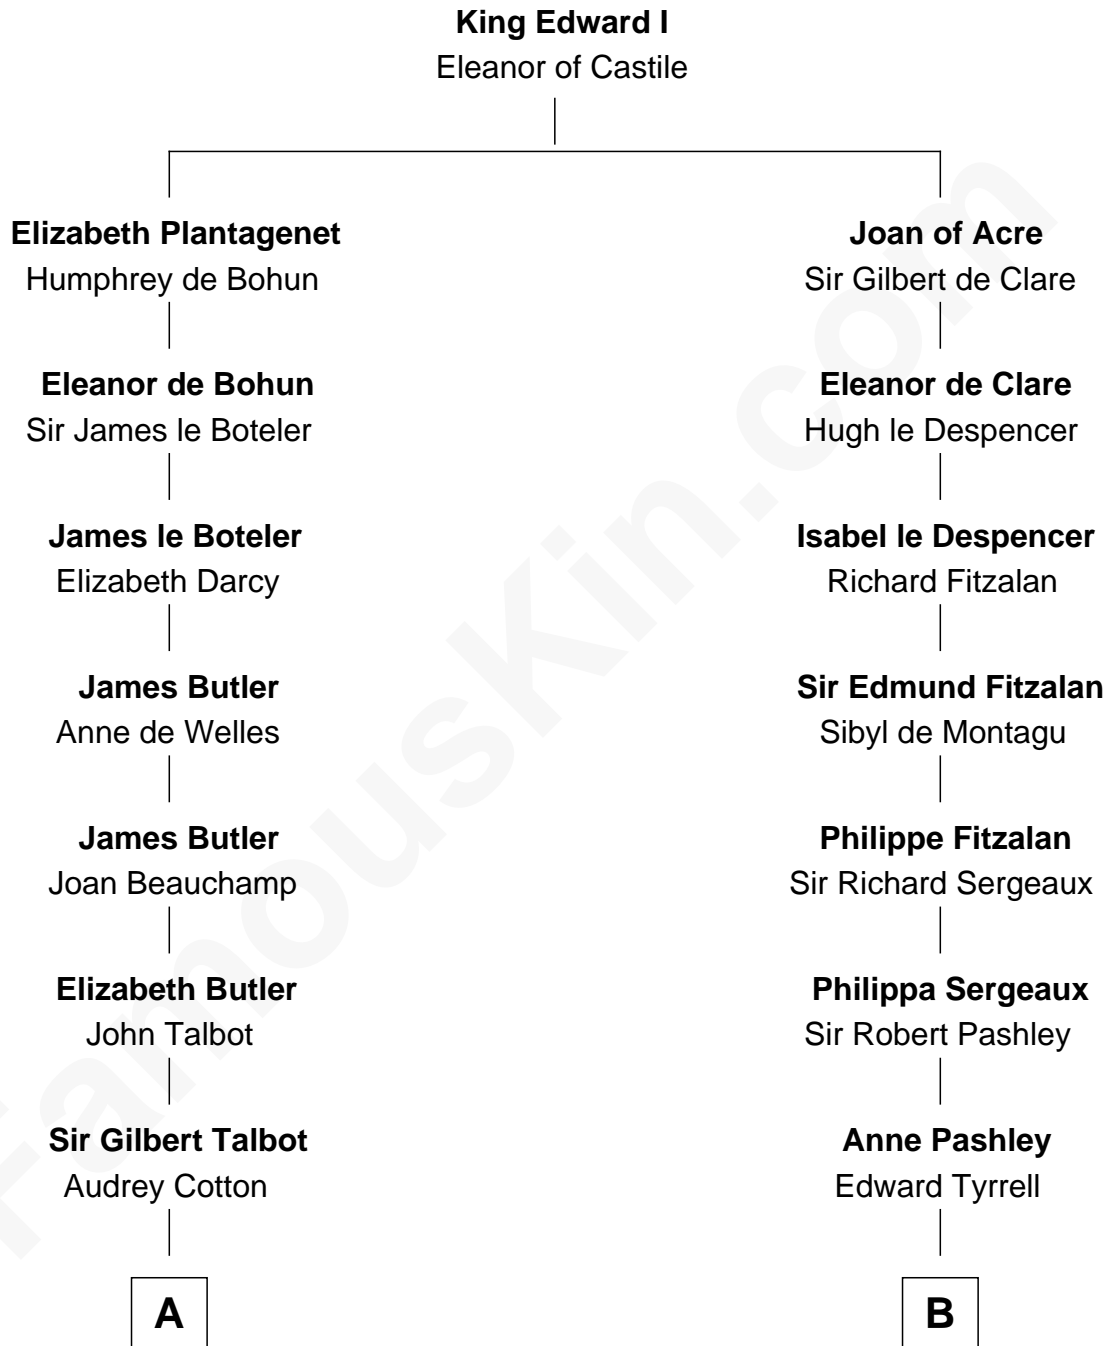

# FamousKin.com

## Relationship Chart of Queen Elizabeth II

*Queen of the United Kingdom*

20th cousin 1 time removed of

**Ellen Louise (Axson) Wilson**

*First Lady of President Woodrow Wilson*

**C**

**Claude Bowes-Lyon**  
Frances Dora Smith

**Claude George Bowes-Lyon**  
Cecilia Nina Cavendish-Bentinck

**Elizabeth Bowes-Lyon**  
George VI, King of the United Kingdom

**Queen Elizabeth II**  
*Queen of the United Kingdom*

**D**

**Deliverance Coward**  
James FitzRandolph