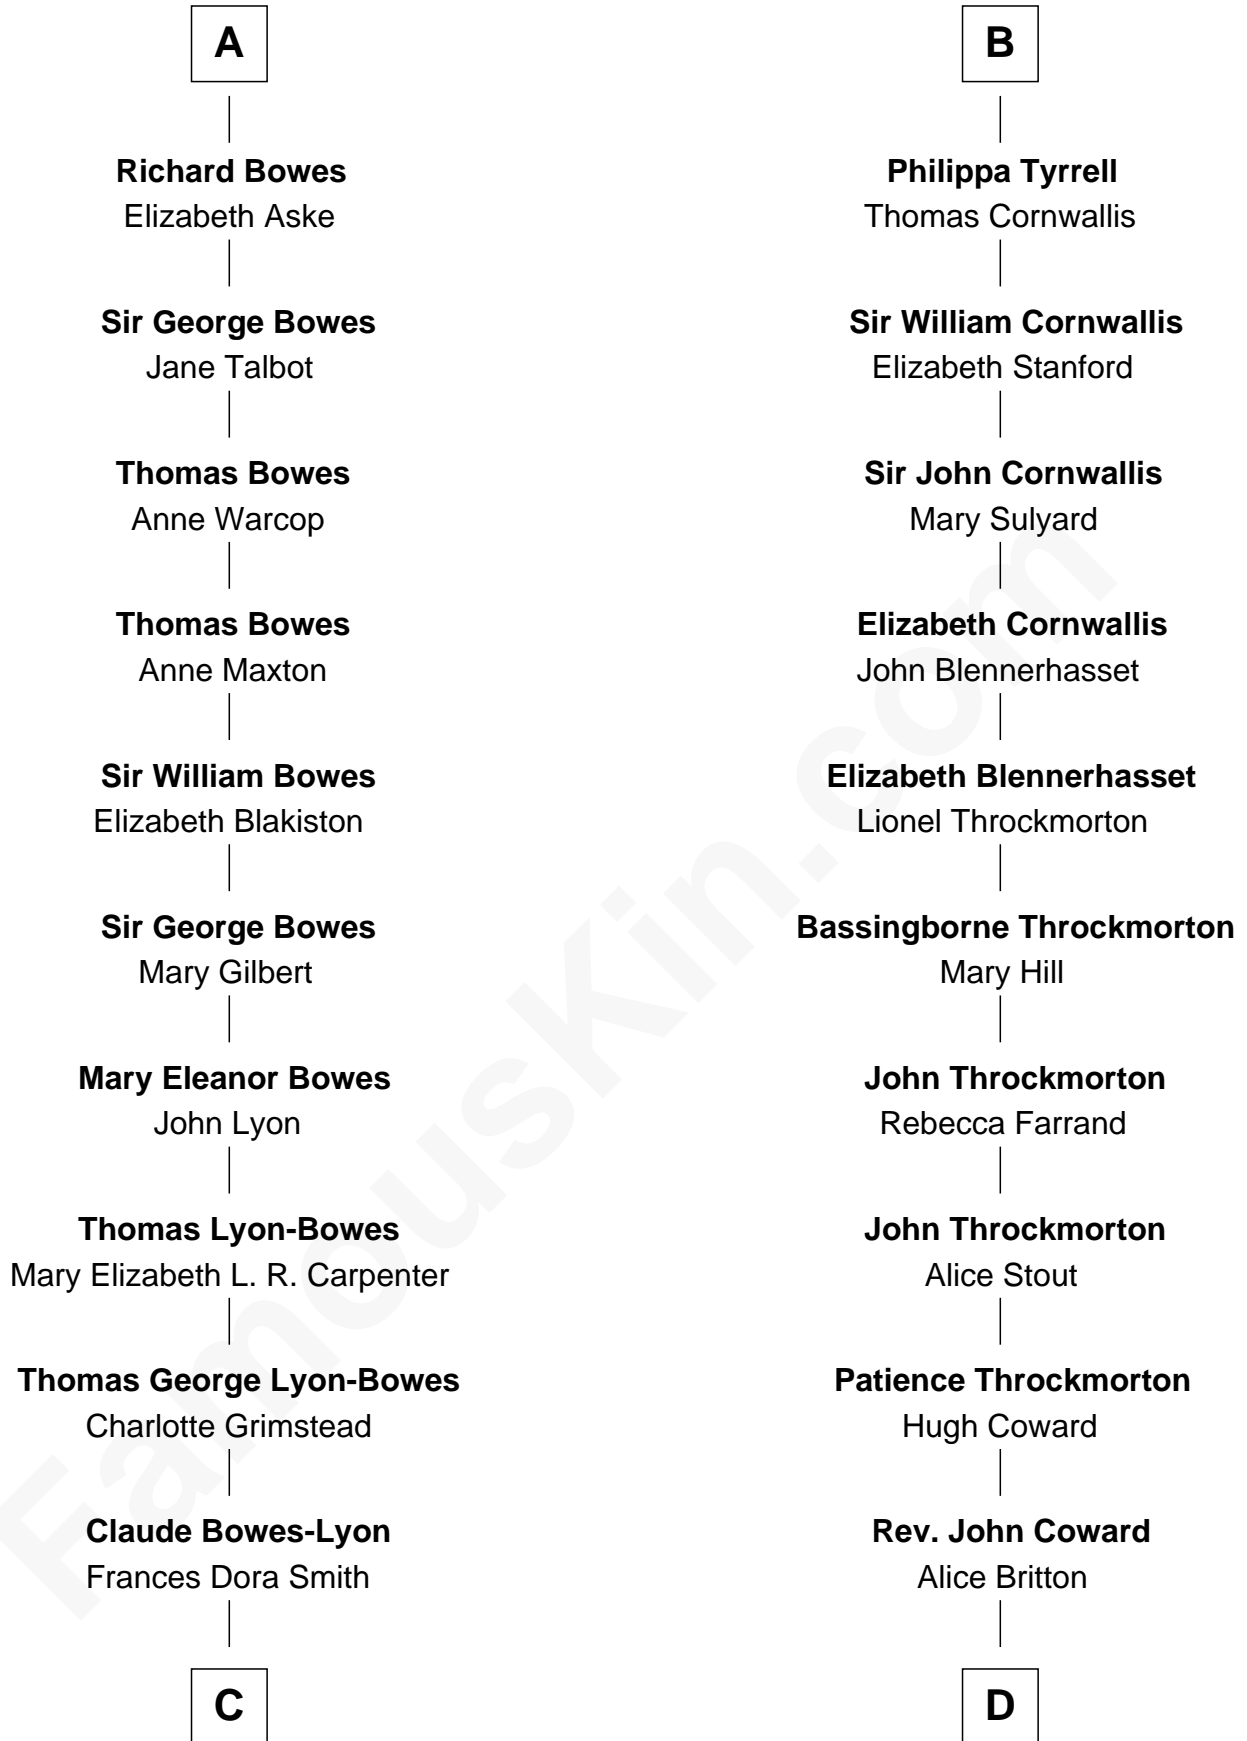

FamousKin.com

Relationship Chart of

Queen Elizabeth II

Queen of the United Kingdom

19th cousin 2 times removed of

Ellen Louise (Axson) Wilson

First Lady of President Woodrow Wilson

C

Claude George Bowes-Lyon
Cecilia Nina Cavendish-Bentinck

Elizabeth Bowes-Lyon
George VI, King of the United Kingdom

Queen Elizabeth II
Queen of the United Kingdom

D

Deliverance Coward
James FitzRandolph

Isaac FitzRandolph
Eleanor Hunter

Rebecca Longstreet FitzRandolph
Rev. Isaac Stockton Keith Axson

Rev. Samuel Edward Axson
Margaret Jane Hoyt

Ellen Louise (Axson) Wilson
First Lady of Woodrow Wilson