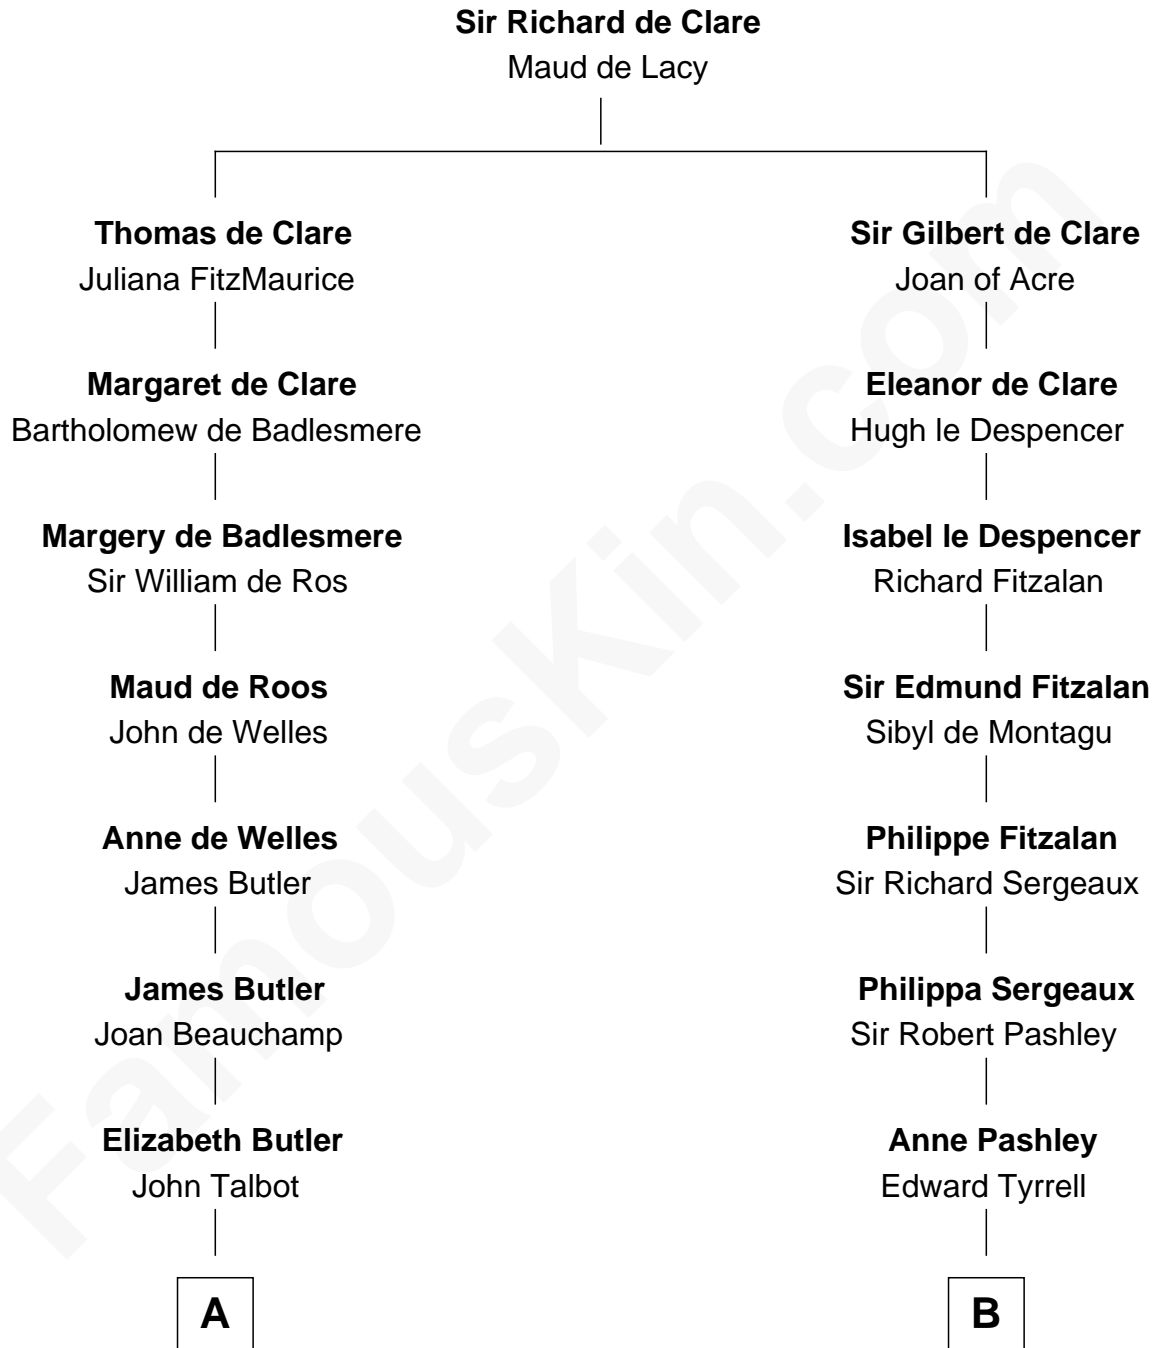

FamousKin.com

Relationship Chart of

Queen Elizabeth II

Queen of the United Kingdom

21st cousin of

Ellen Louise (Axson) Wilson

First Lady of President Woodrow Wilson

C

Thomas George Lyon-Bowes

Charlotte Grimstead

Claude Bowes-Lyon

Frances Dora Smith

Claude George Bowes-Lyon

Cecilia Nina Cavendish-Bentinck

Elizabeth Bowes-Lyon

George VI, King of the United Kingdom

Queen Elizabeth II

Queen of the United Kingdom

D

Deliverance Coward

James FitzRandolph

Isaac FitzRandolph

Eleanor Hunter

Rebecca Longstreet FitzRandolph