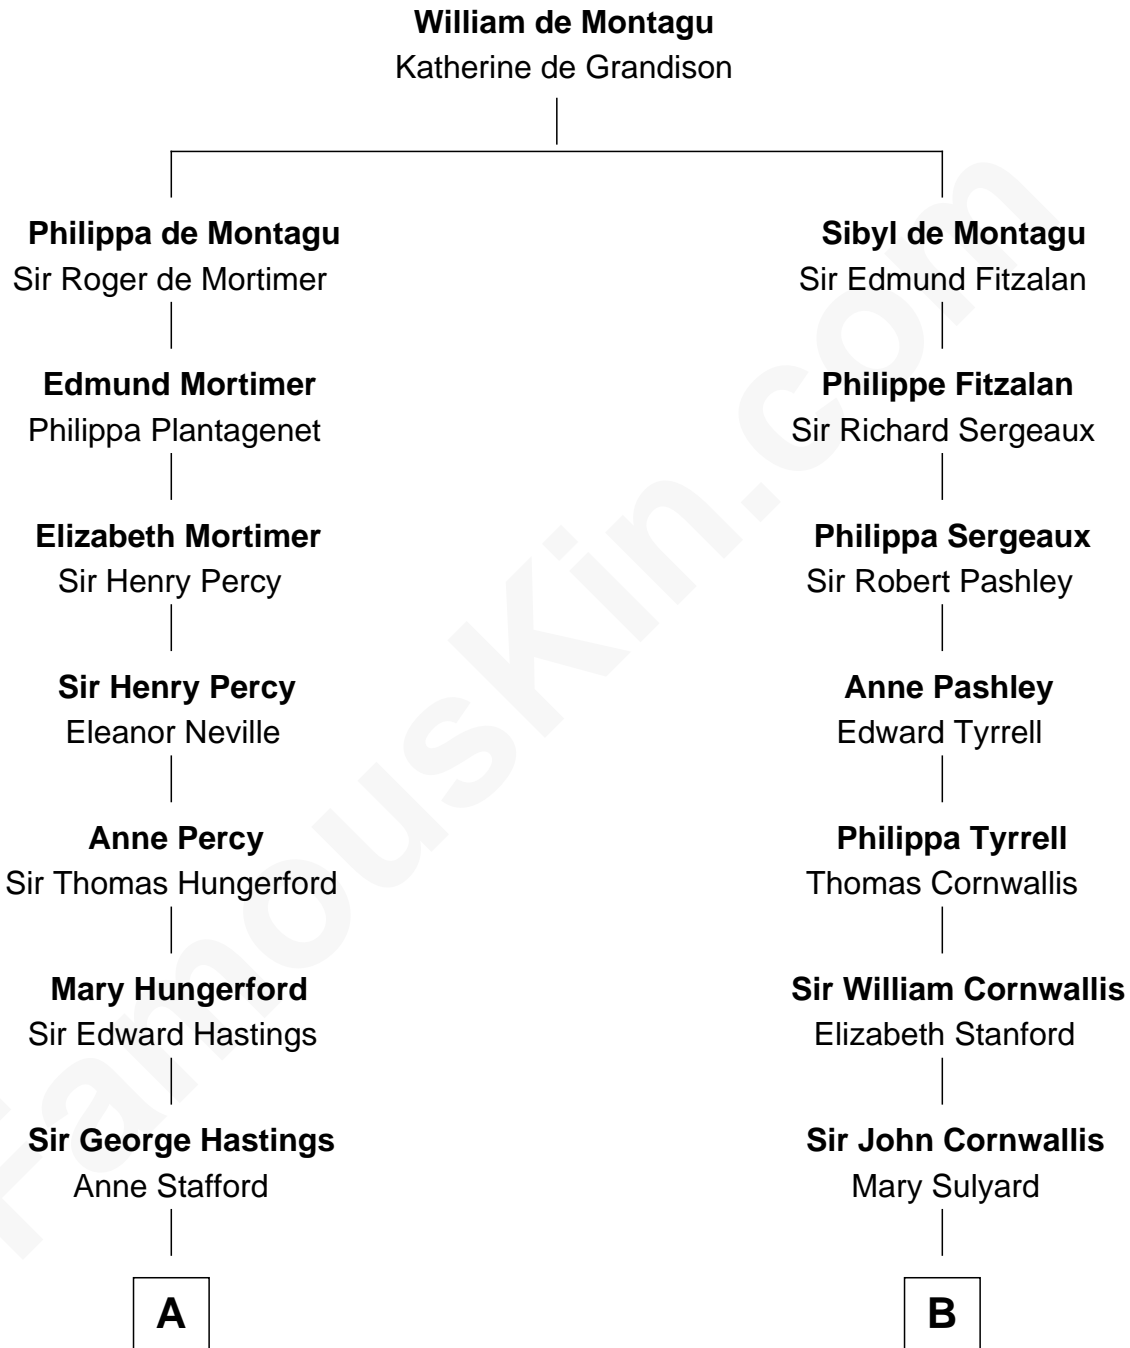

## Relationship Chart of

### Queen Elizabeth II

*Queen of the United Kingdom*

18th cousin 2 times removed of

**Ellen Louise (Axson) Wilson**

*First Lady of President Woodrow Wilson*

**A**

**Dorothy Hastings**  
Sir Richard Devereux

**Elizabeth Devereux**  
John Vernon

**Elizabeth Vernon**  
Henry Wriothesley

**Thomas Wriothesley**  
Rachel Massüe de Ruvigny

**Rachel Wriothesley**  
William Russell

**Rachel Russell**  
Sir William Cavendish