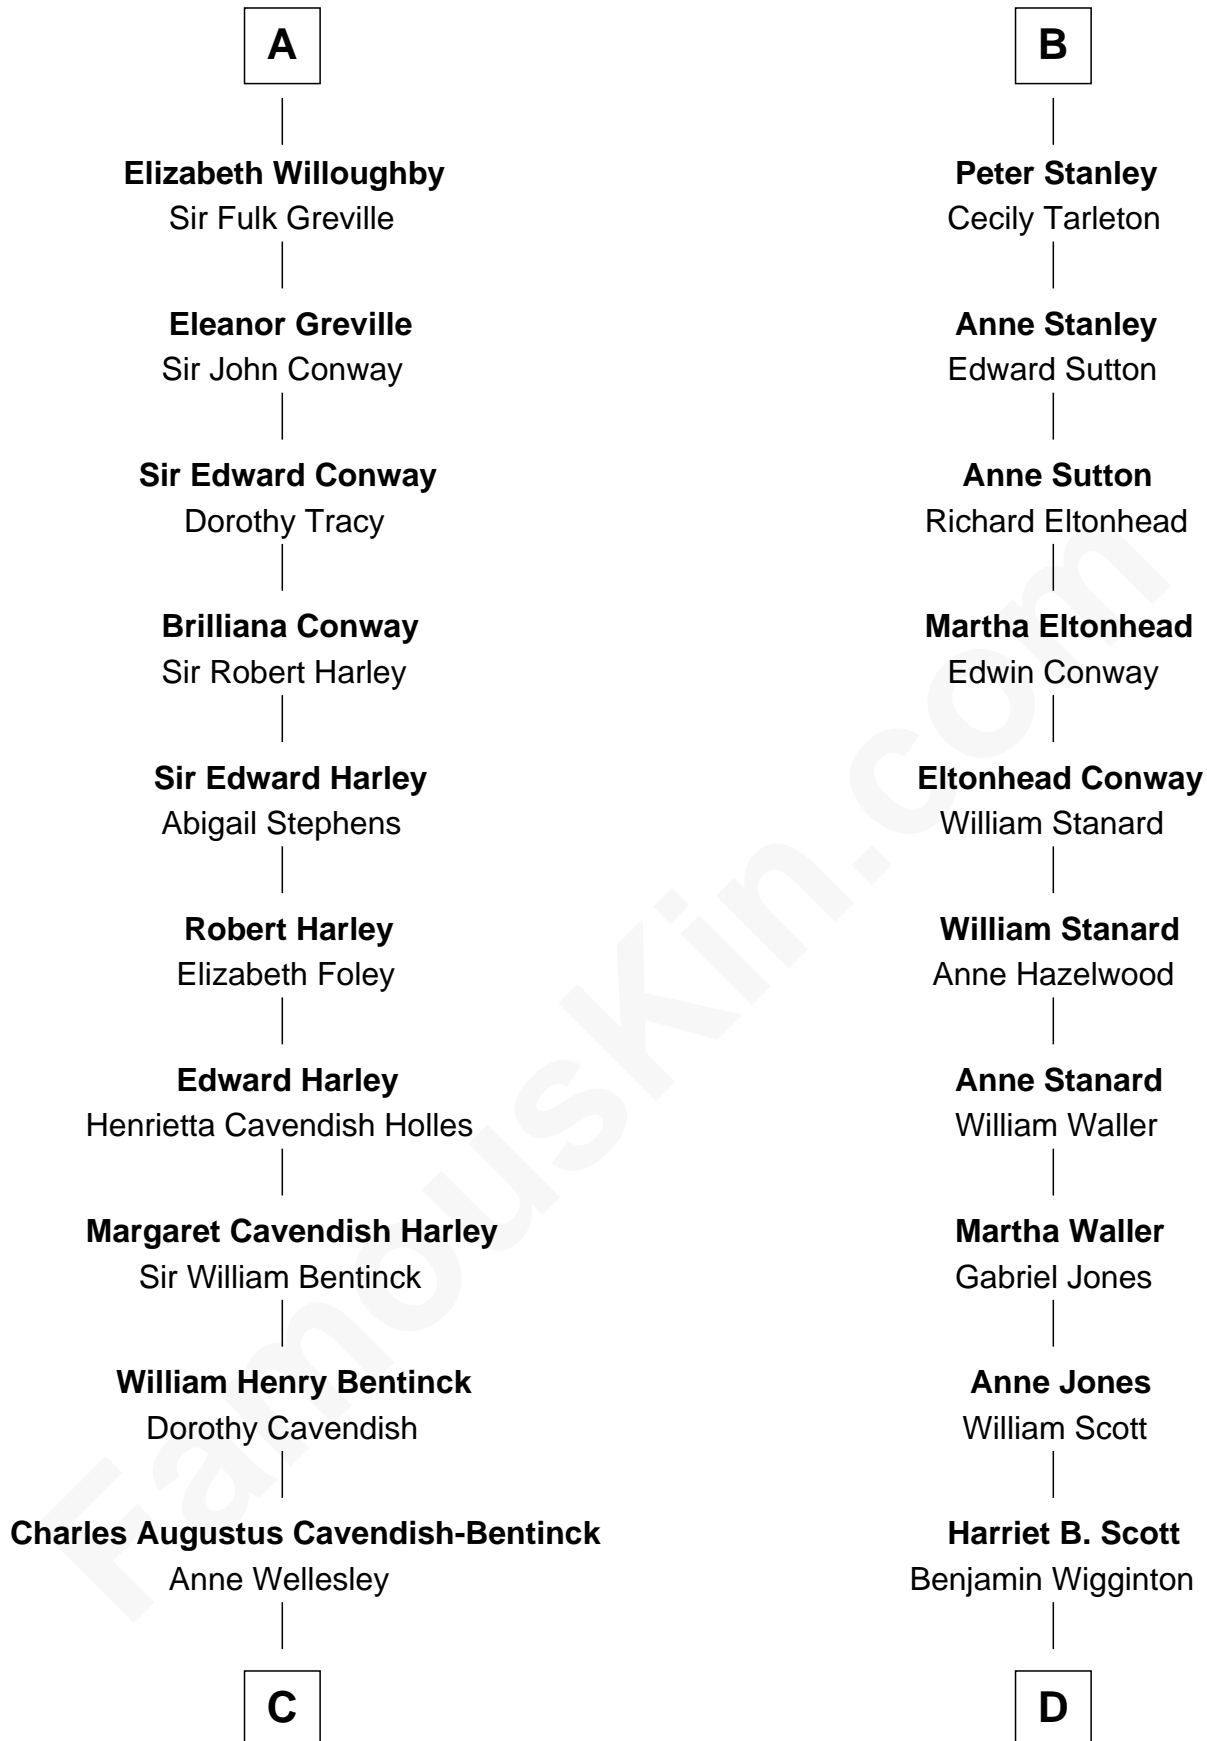

FamousKin.com

Relationship Chart of

Queen Elizabeth II

Queen of the United Kingdom

19th cousin 1 time removed of

Edith (Bolling) Wilson

First Lady of President Woodrow Wilson

Katherine de Hastang

Ralph de Stafford

C

Rev. Charles William Cavendish-Bentinck

Caroline Louisa Burnaby

Cecilia Nina Cavendish-Bentinck

Claude George Bowes-Lyon

Elizabeth Bowes-Lyon

George VI, King of the United Kingdom