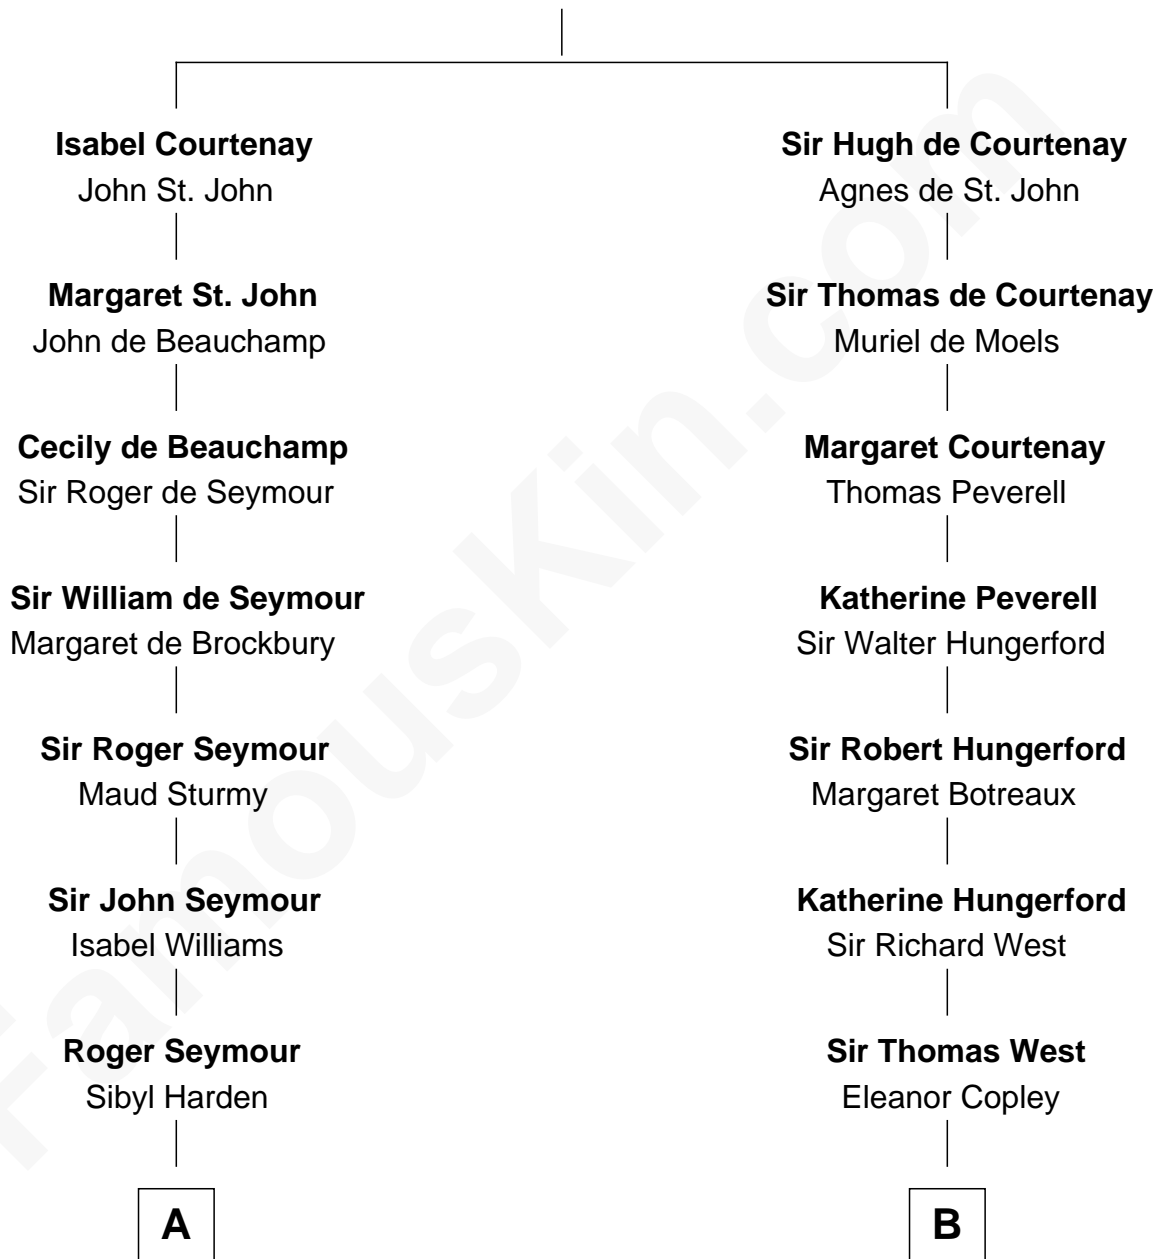

## Relationship Chart of

### Queen Elizabeth II

*Queen of the United Kingdom*

19th cousin 2 times removed of

### Edith (Bolling) Wilson

*First Lady of President Woodrow Wilson*

**Sir Hugh de Courtenay**

Eleanor le Despencer

**C**

**Henrietta Mildred Hodgson**

Oswald Smith

**Frances Dora Smith**

Claude Bowes-Lyon

**Claude George Bowes-Lyon**

Cecilia Nina Cavendish-Bentinck

**Elizabeth Bowes-Lyon**

George VI, King of the United Kingdom

**Queen Elizabeth II**

*Queen of the United Kingdom*

**D**