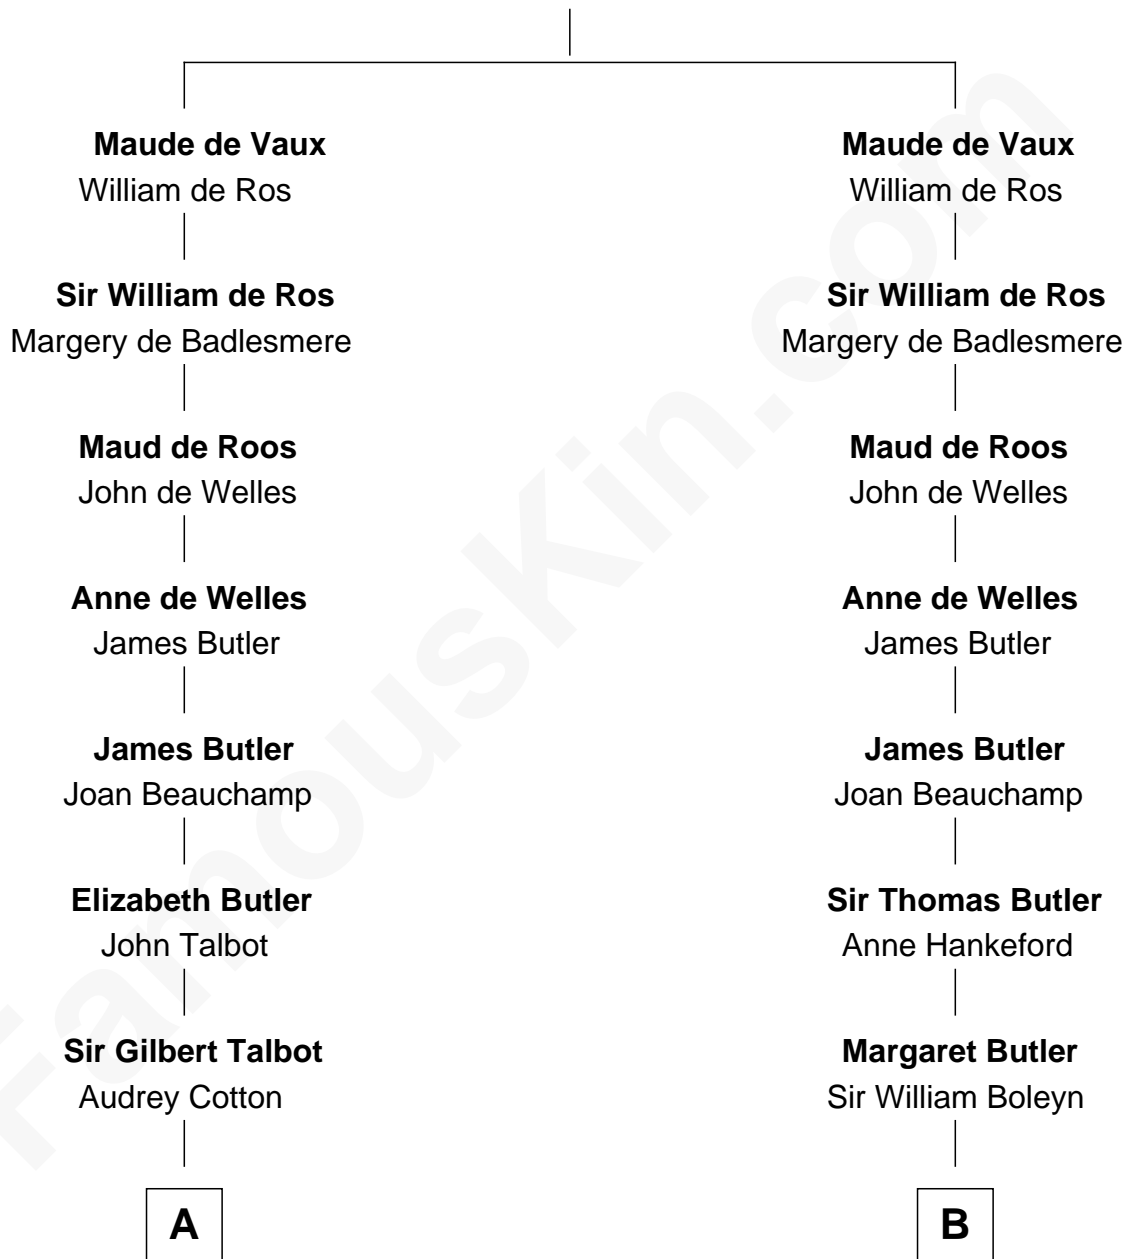

FamousKin.com Relationship Chart of

Queen Elizabeth II

Queen of the United Kingdom

20th cousin of

Edith (Bolling) Wilson

First Lady of President Woodrow Wilson

John de Vaux

C

Claude Bowes-Lyon

Frances Dora Smith

Claude George Bowes-Lyon

Cecilia Nina Cavendish-Bentinck

Elizabeth Bowes-Lyon

George VI, King of the United Kingdom

Queen Elizabeth II

Queen of the United Kingdom

First Lady of Woodrow Wilson