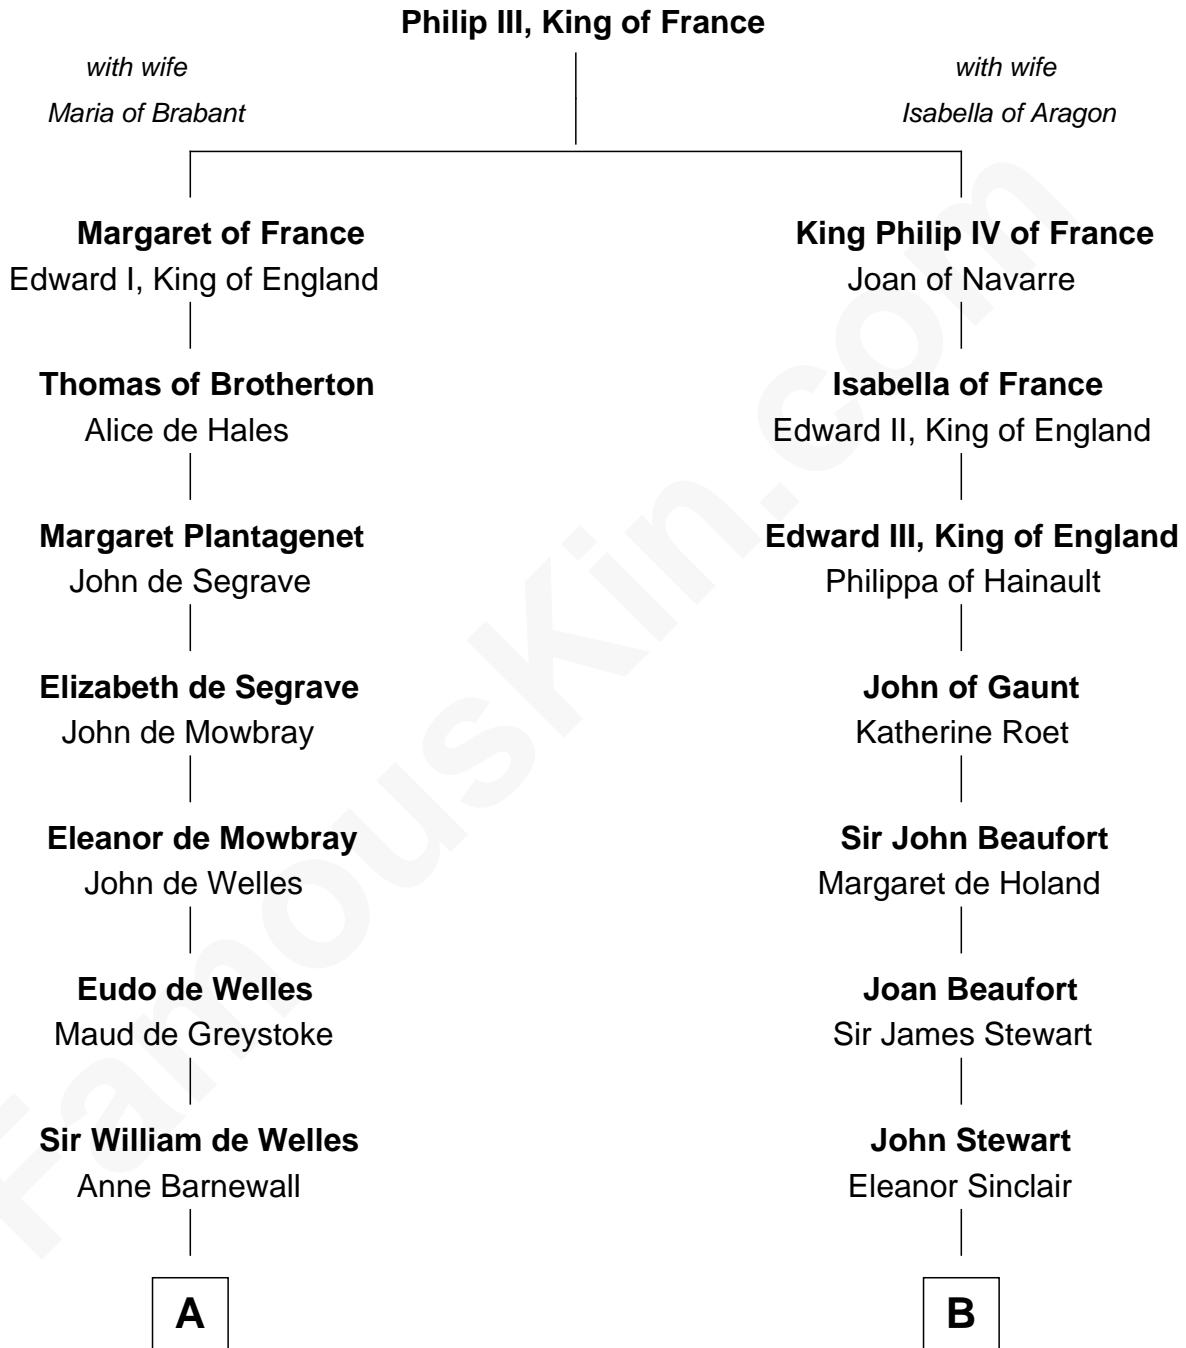

FamousKin.com

Relationship Chart of

Queen Elizabeth II

Queen of the United Kingdom

19th cousin 2 times removed of

Edith (Bolling) Wilson

First Lady of President Woodrow Wilson

C

Anne Wellesley

Charles Augustus Cavendish-Bentinck

Rev. Charles William Cavendish-Bentinck

Caroline Louisa Burnaby

Cecilia Nina Cavendish-Bentinck

Claude George Bowes-Lyon

Elizabeth Bowes-Lyon

George VI, King of the United Kingdom