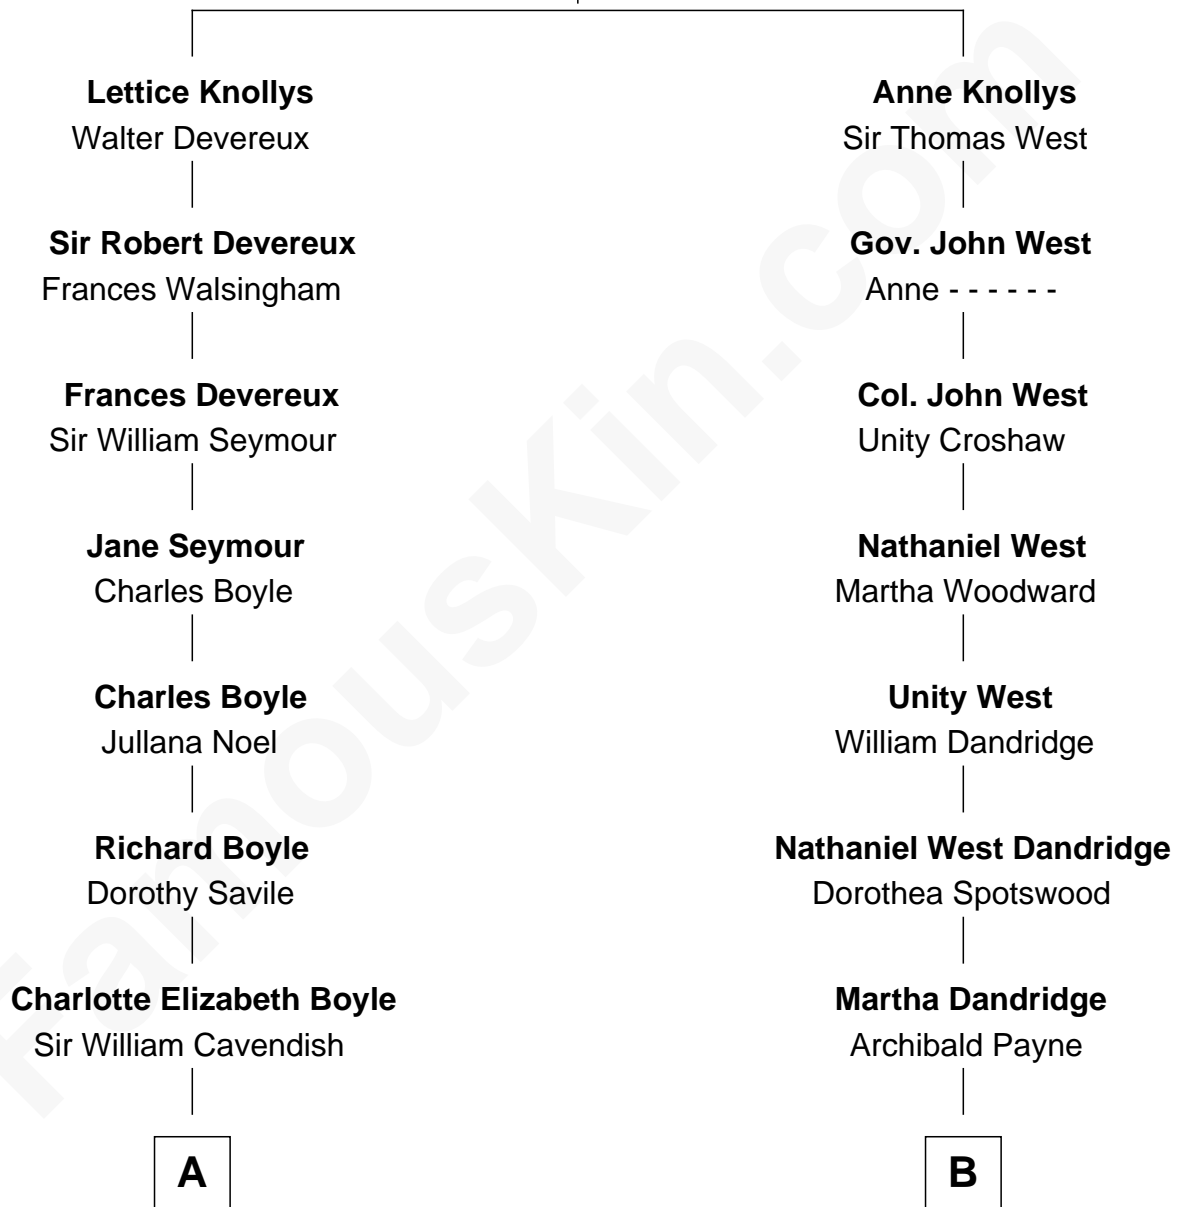

## Relationship Chart of

### Queen Elizabeth II

*Queen of the United Kingdom*

10th cousin 2 times removed of

### Edith (Bolling) Wilson

*First Lady of President Woodrow Wilson*

**Sir Francis Knollys**

Catherine Carey

**A**

**Dorothy Cavendish**  
William Henry Bentinck

**Charles Augustus Cavendish-Bentinck**  
Anne Wellesley