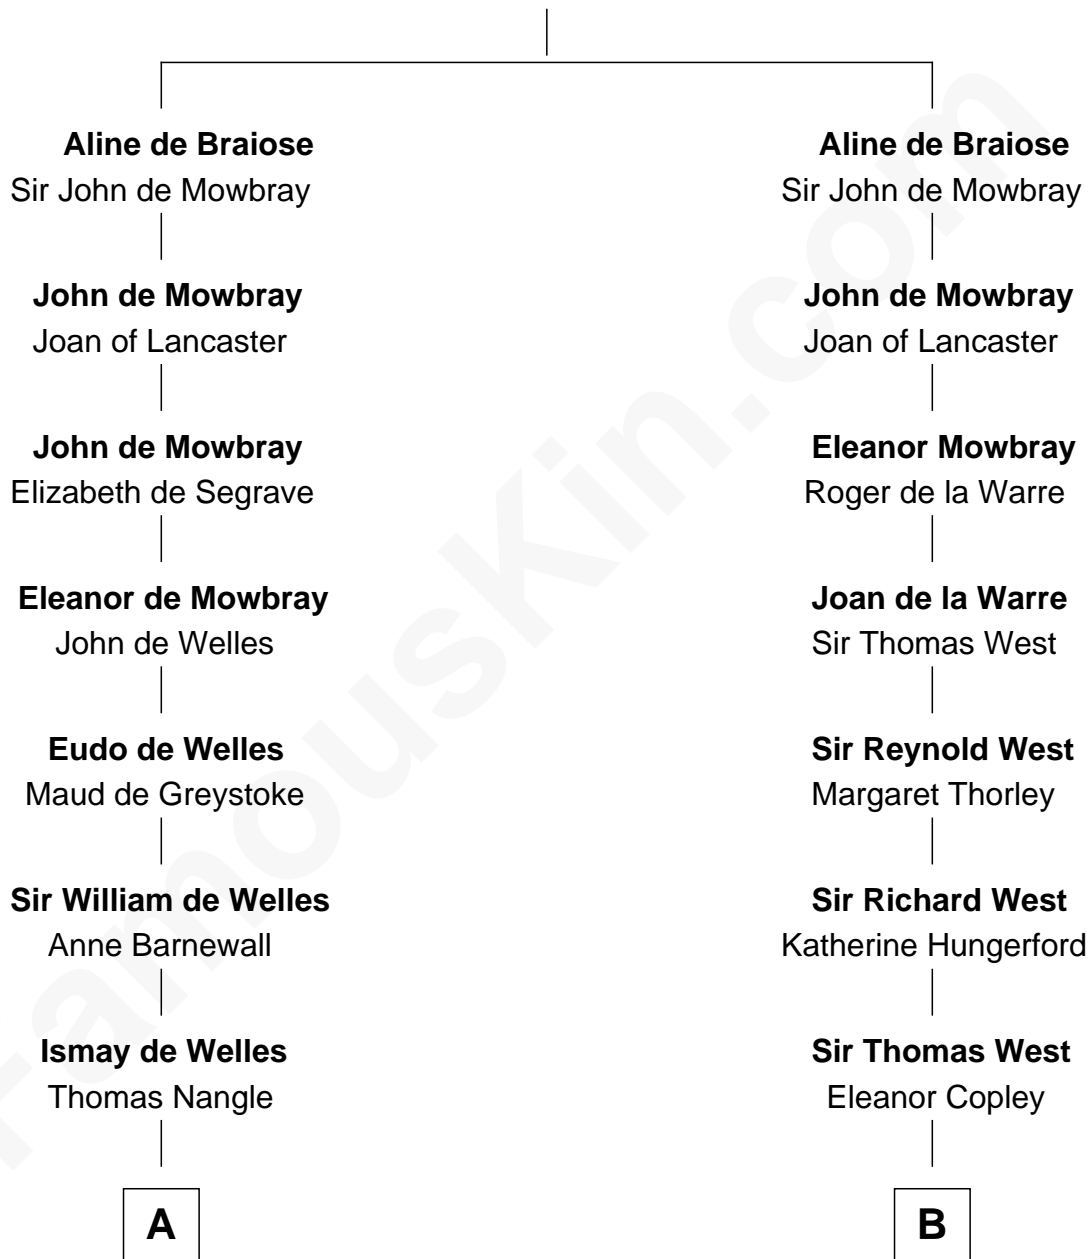

FamousKin.com

Relationship Chart of

Queen Elizabeth II

Queen of the United Kingdom

19th cousin 1 time removed of

Edith (Bolling) Wilson

First Lady of President Woodrow Wilson

William de Braiose

C

Rev. Charles William Cavendish-Bentinck

Caroline Louisa Burnaby

Cecilia Nina Cavendish-Bentinck

Claude George Bowes-Lyon

Elizabeth Bowes-Lyon

George VI, King of the United Kingdom

Queen Elizabeth II

Queen of the United Kingdom

D

Archibald Bolling

Anne E. Wigginton

William Holcombe Bolling

Sarah Spiers White

Edith (Bolling) Wilson

First Lady of Woodrow Wilson