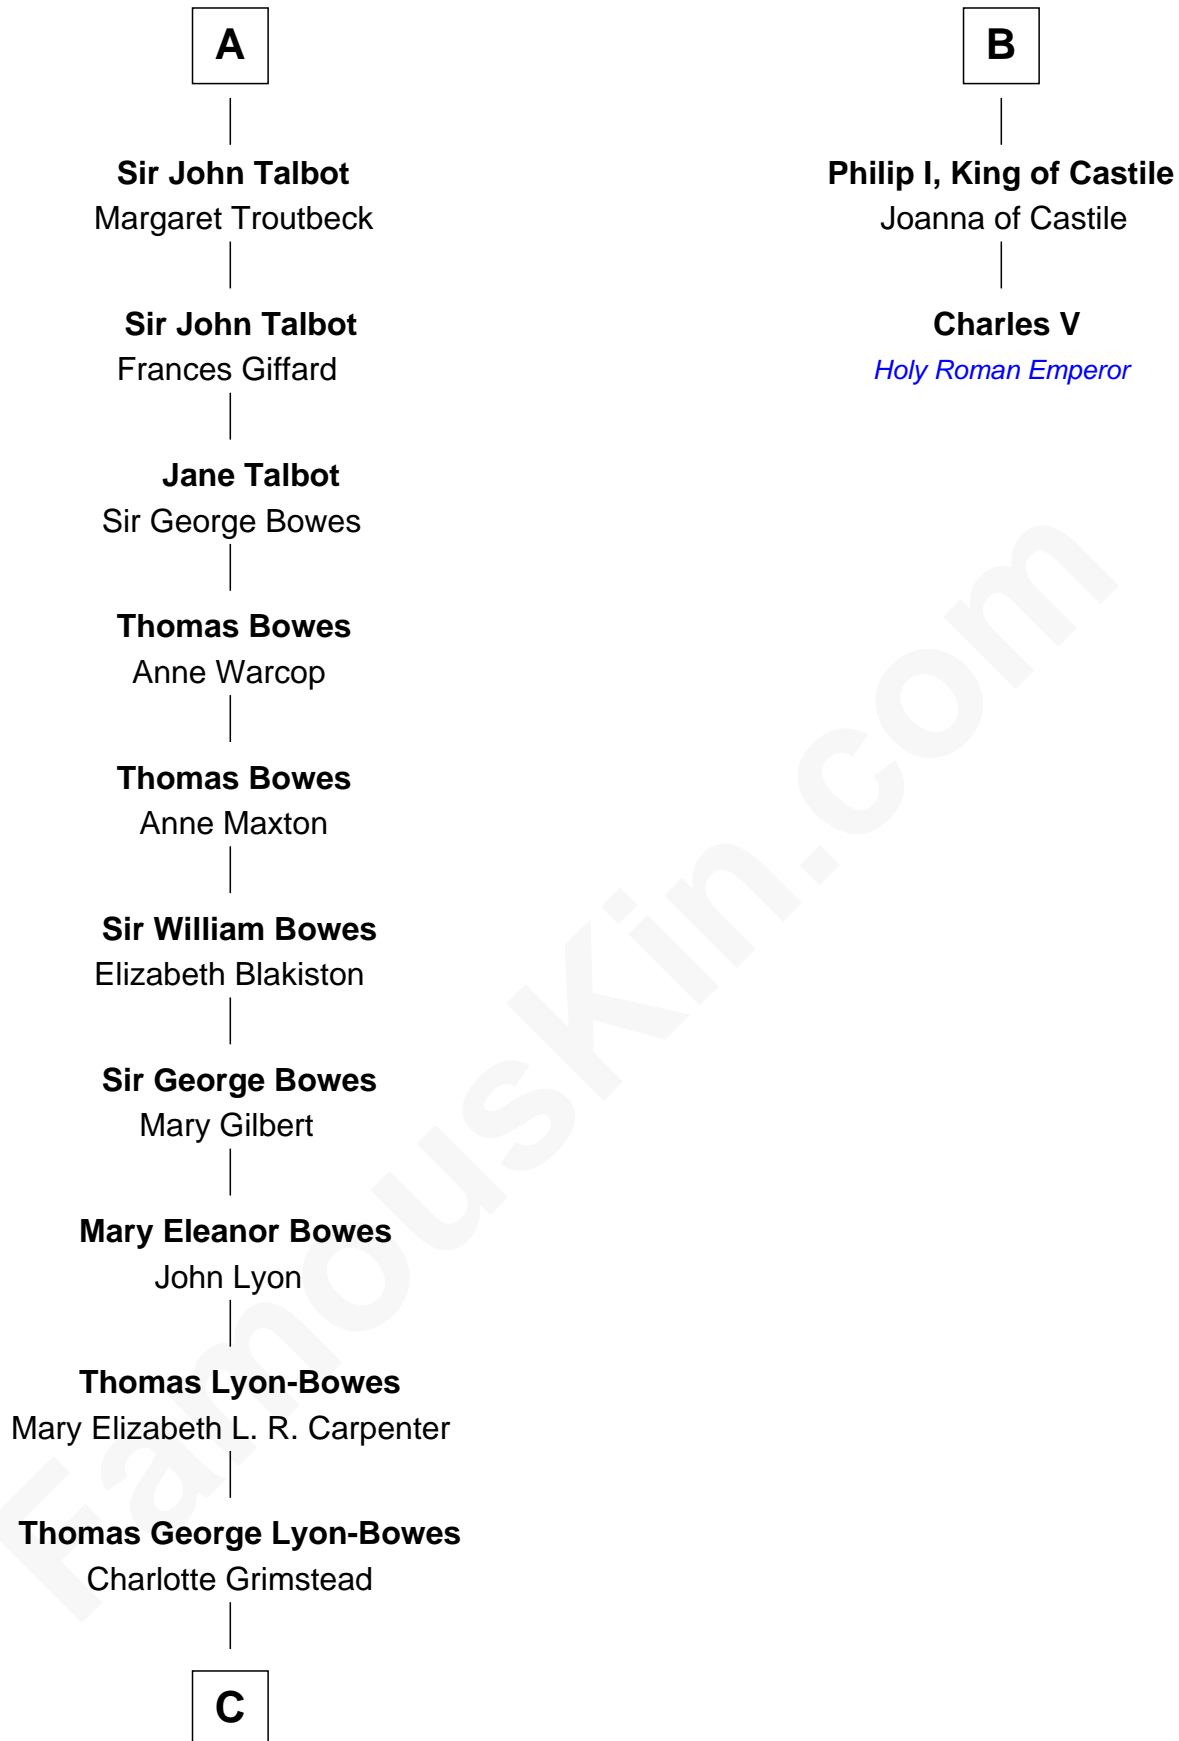

# FamousKin.com Relationship Chart of

**Queen Elizabeth II**

*Queen of the United Kingdom*

8th cousin 12 times removed of

**Charles V**

*Holy Roman Emperor*

**Edmund Plantagenet**

Blanche of Artois

**C**

—  
**Claude Bowes-Lyon**

Frances Dora Smith

—  
**Claude George Bowes-Lyon**

Cecilia Nina Cavendish-Bentinck

—  
**Elizabeth Bowes-Lyon**

George VI, King of the United Kingdom

—  
**Queen Elizabeth II**