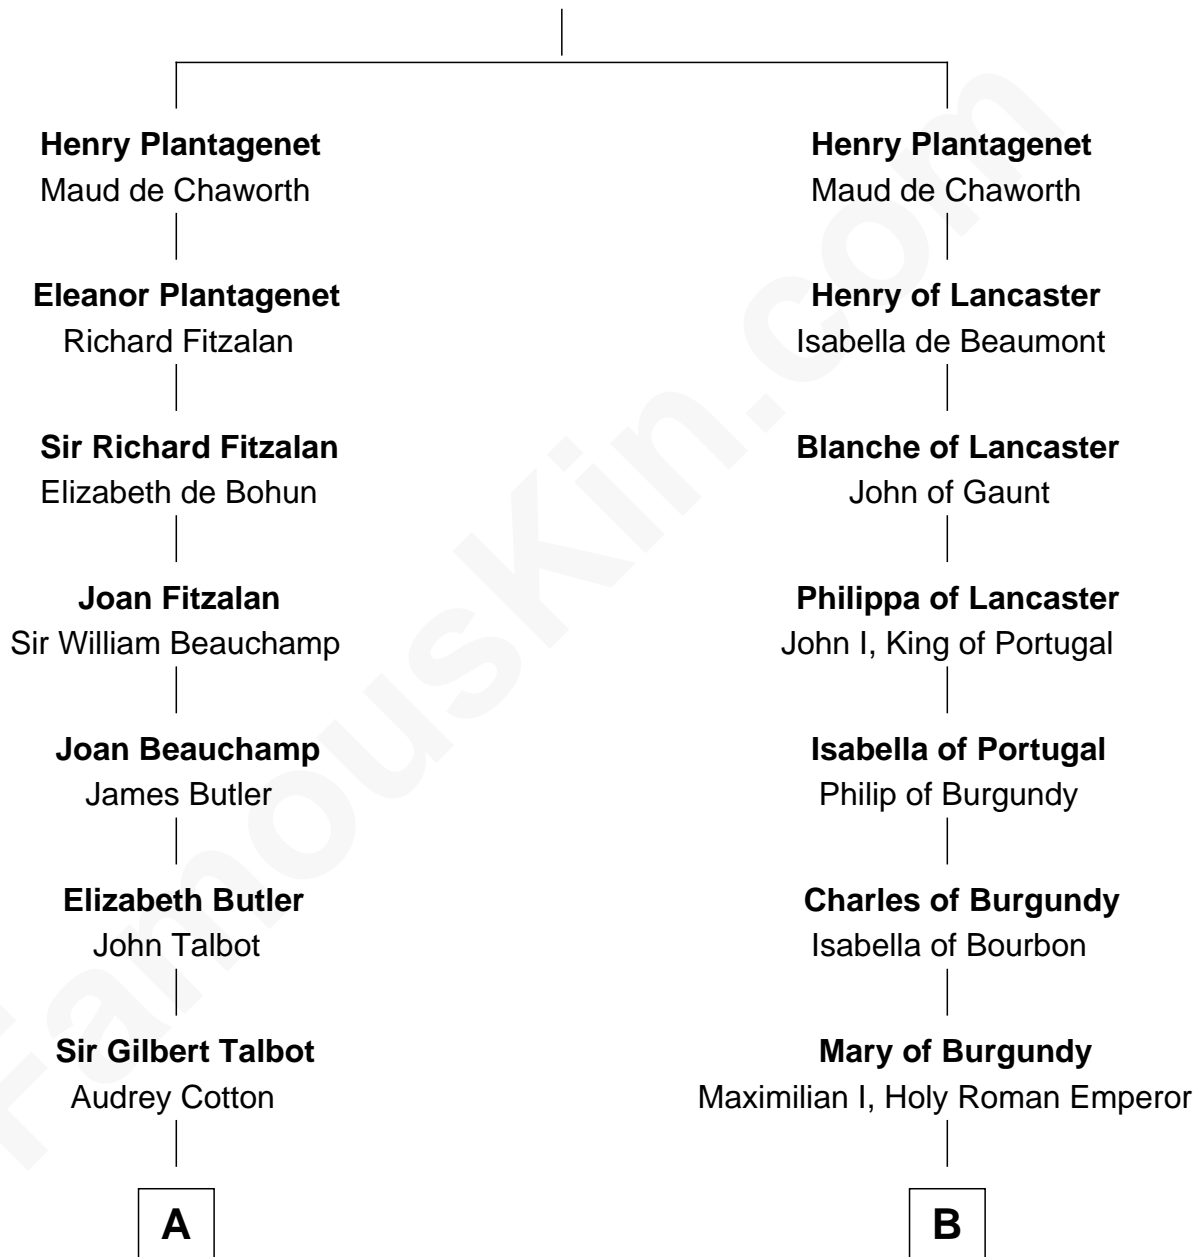

# FamousKin.com Relationship Chart of

**Queen Elizabeth II**

*Queen of the United Kingdom*

8th cousin 12 times removed of

**Charles V**

*Holy Roman Emperor*

**Edmund Plantagenet**

Blanche of Artois

**C**

—  
**Claude Bowes-Lyon**

Frances Dora Smith

—  
**Claude George Bowes-Lyon**

Cecilia Nina Cavendish-Bentinck

—  
**Elizabeth Bowes-Lyon**

George VI, King of the United Kingdom

—  
**Queen Elizabeth II**

*Queen of the United Kingdom*