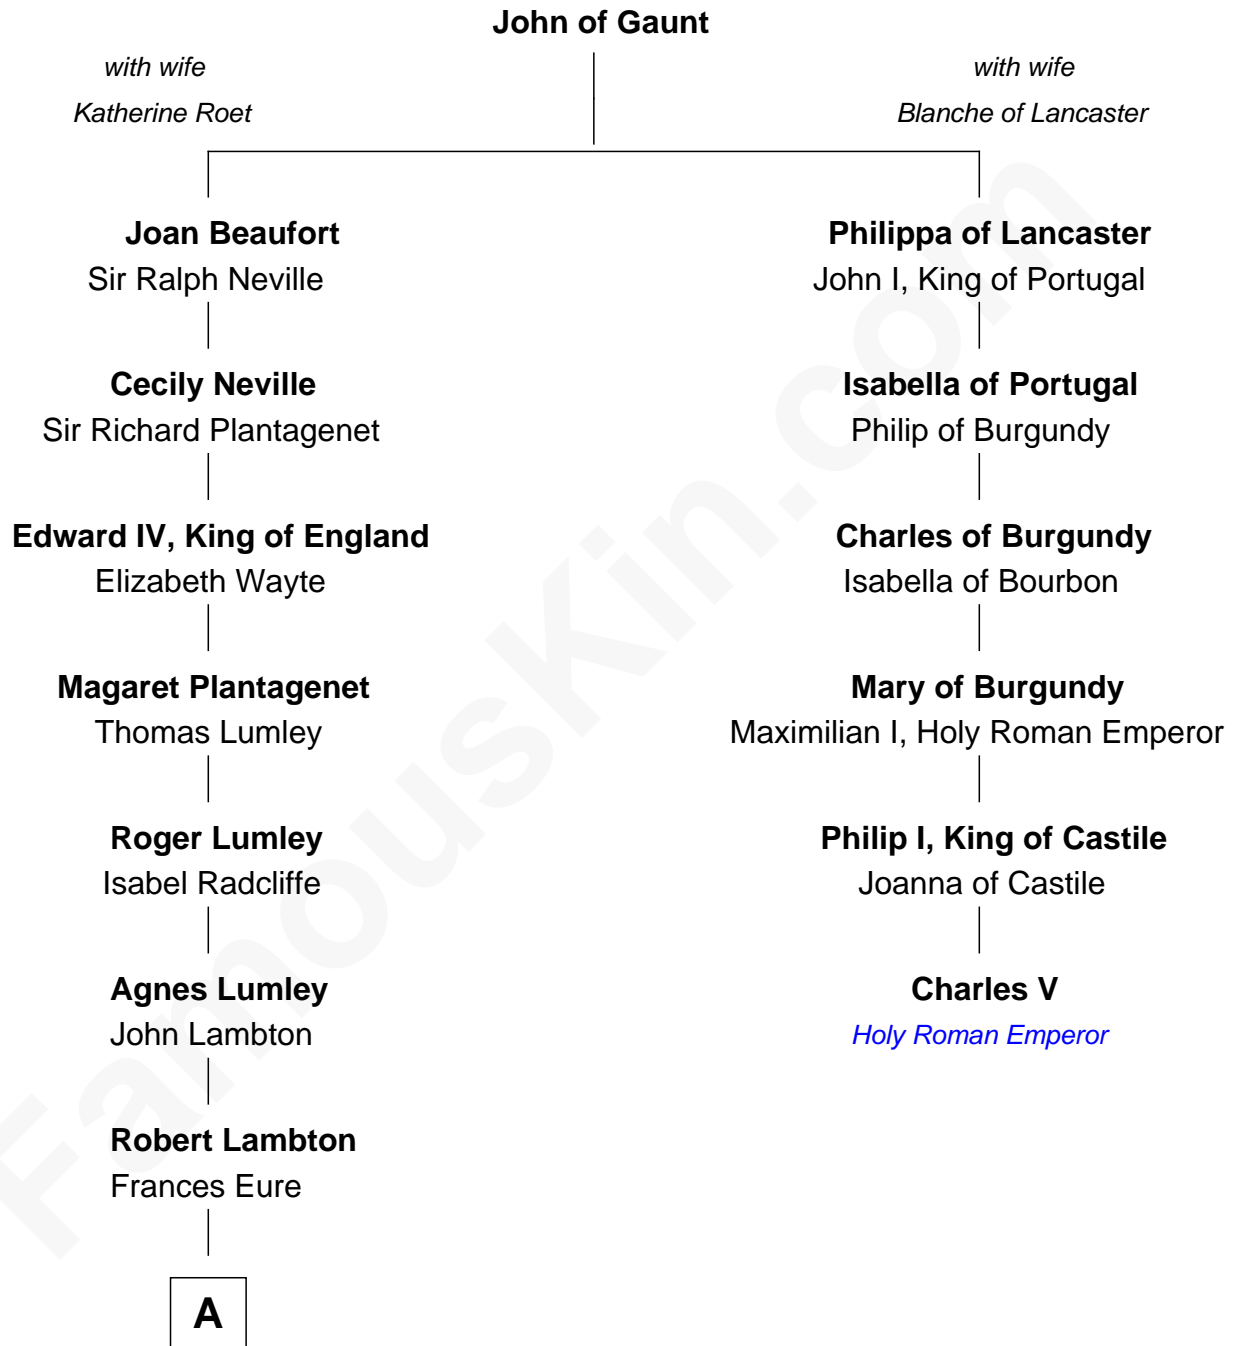

# FamousKin.com Relationship Chart of

**Queen Elizabeth II**

*Queen of the United Kingdom*

5th cousin 13 times removed of

**Charles V**

*Holy Roman Emperor*

**A**

**Jane Lambton**  
Sir William Blakiston

**Sir Ralph Blakiston**  
Margaret Fenwick

**Sir Francis Blakiston**  
Ann Bowes

**Elizabeth Blakiston**  
Sir William Bowes

**Sir George Bowes**  
Mary Gilbert

**Mary Eleanor Bowes**  
John Lyon

**Thomas Lyon-Bowes**  
Mary Elizabeth L. R. Carpenter

**Thomas George Lyon-Bowes**  
Charlotte Grimstead

**Claude Bowes-Lyon**  
Frances Dora Smith

**Claude George Bowes-Lyon**  
Cecilia Nina Cavendish-Bentinck

**B**

**B**

**Elizabeth Bowes-Lyon**

George VI, King of the United Kingdom