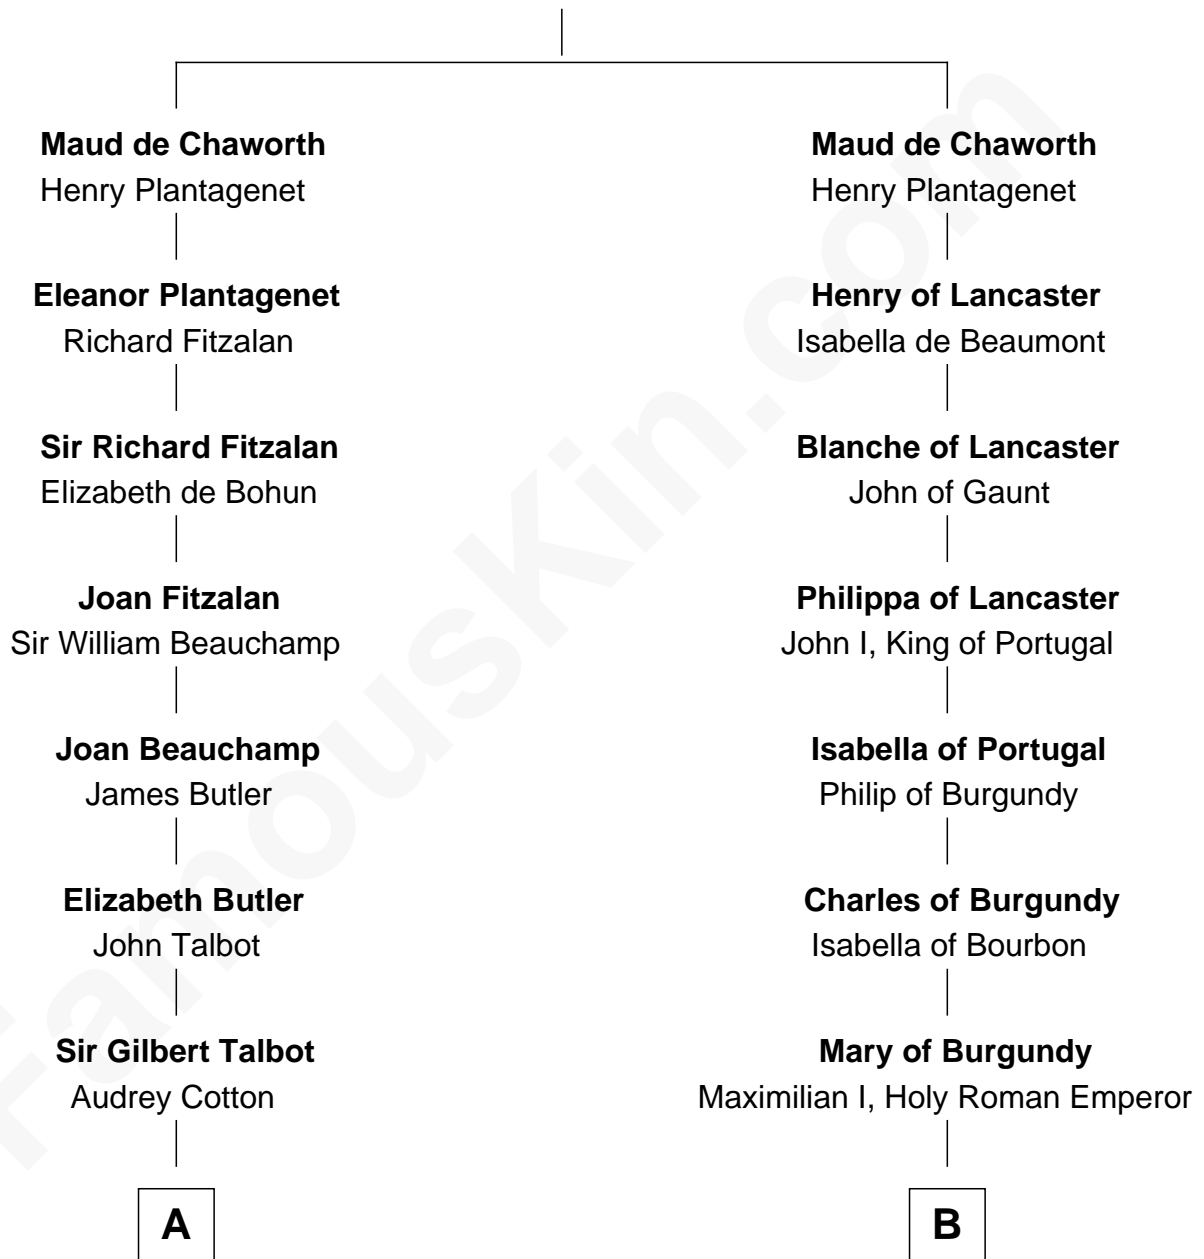

# FamousKin.com Relationship Chart of

**Queen Elizabeth II**

*Queen of the United Kingdom*

8th cousin 12 times removed of

**Charles V**

*Holy Roman Emperor*

**Sir Patrick de Chaworth**

Isabella de Beauchamp

**C**

—  
**Claude Bowes-Lyon**

Frances Dora Smith

—  
**Claude George Bowes-Lyon**

Cecilia Nina Cavendish-Bentinck

—  
**Elizabeth Bowes-Lyon**

George VI, King of the United Kingdom

—  
**Queen Elizabeth II**

*Queen of the United Kingdom*