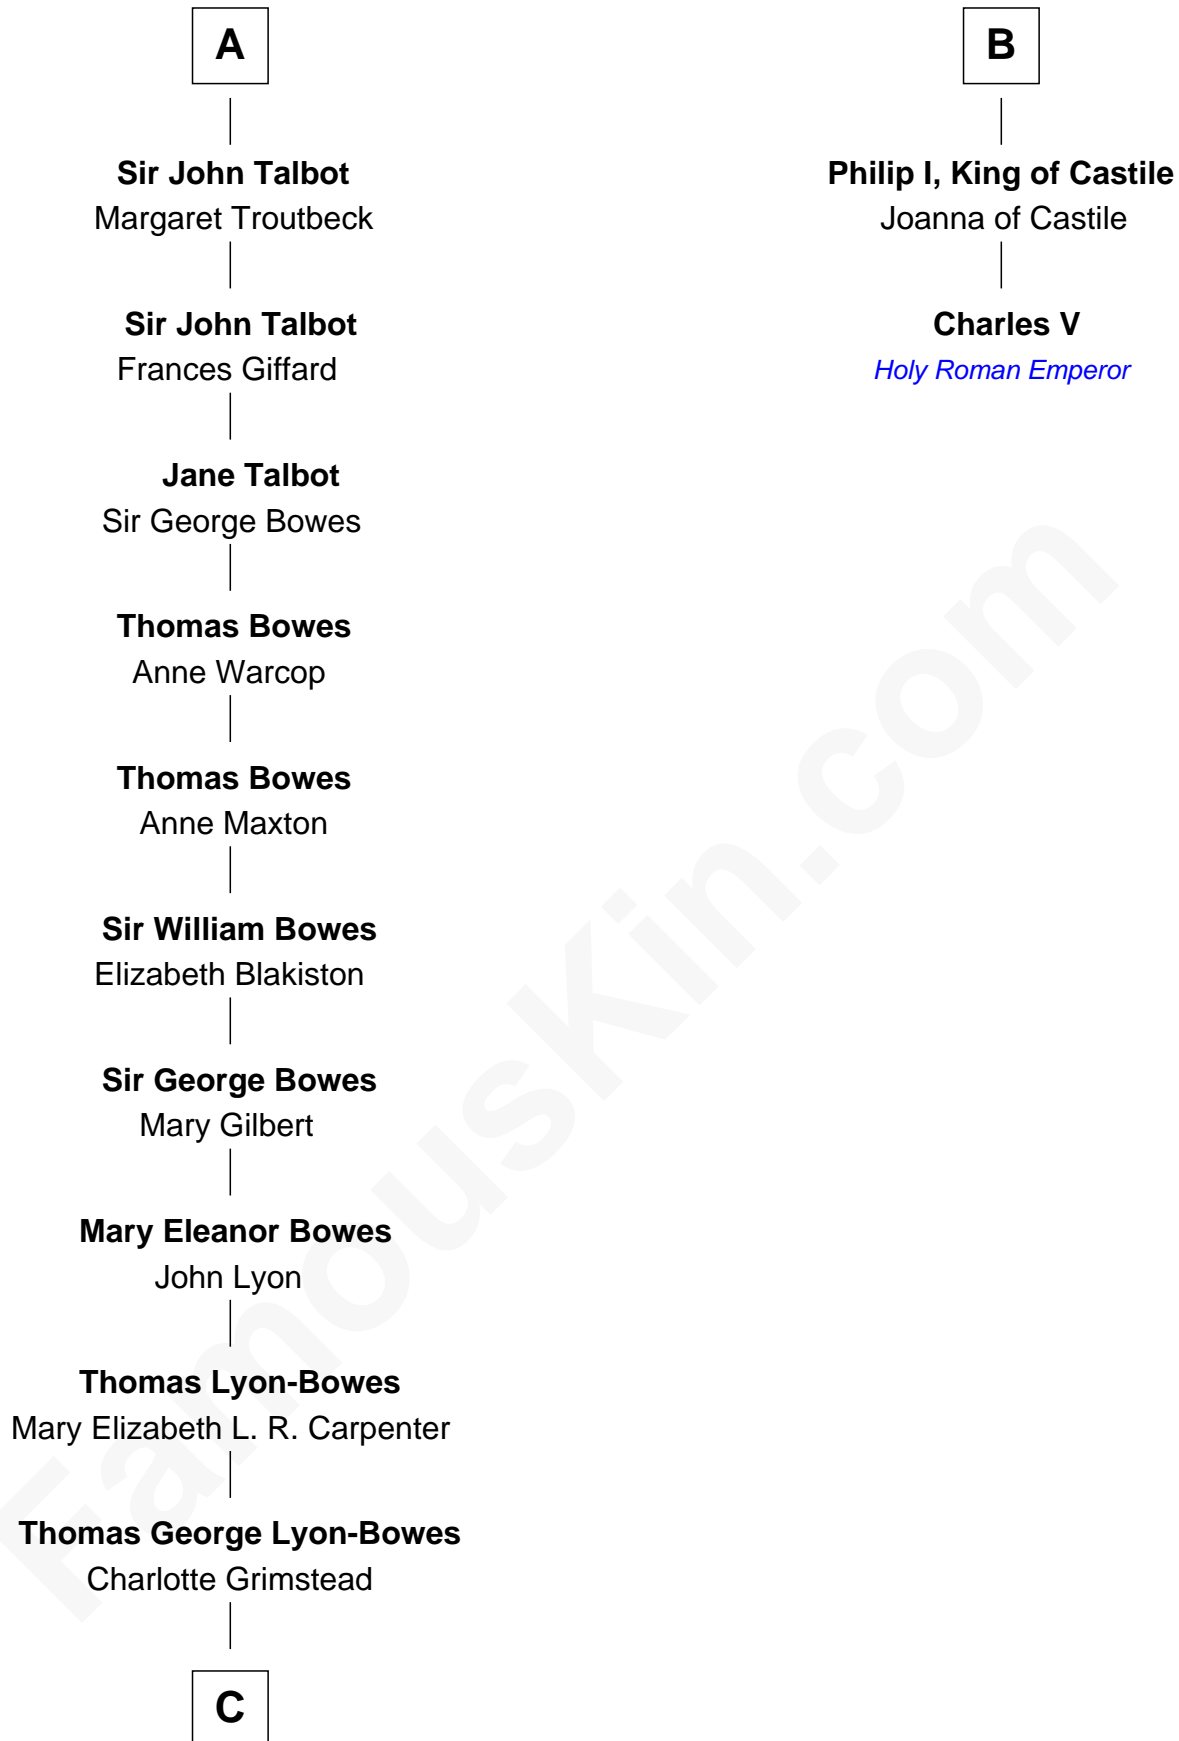

# FamousKin.com Relationship Chart of

**Queen Elizabeth II**

*Queen of the United Kingdom*

8th cousin 12 times removed of

**Charles V**

*Holy Roman Emperor*

**Sir Patrick de Chaworth**

Isabella de Beauchamp

**C**

—  
**Claude Bowes-Lyon**

Frances Dora Smith

—  
**Claude George Bowes-Lyon**

Cecilia Nina Cavendish-Bentinck

—  
**Elizabeth Bowes-Lyon**

George VI, King of the United Kingdom

—  
**Queen Elizabeth II**