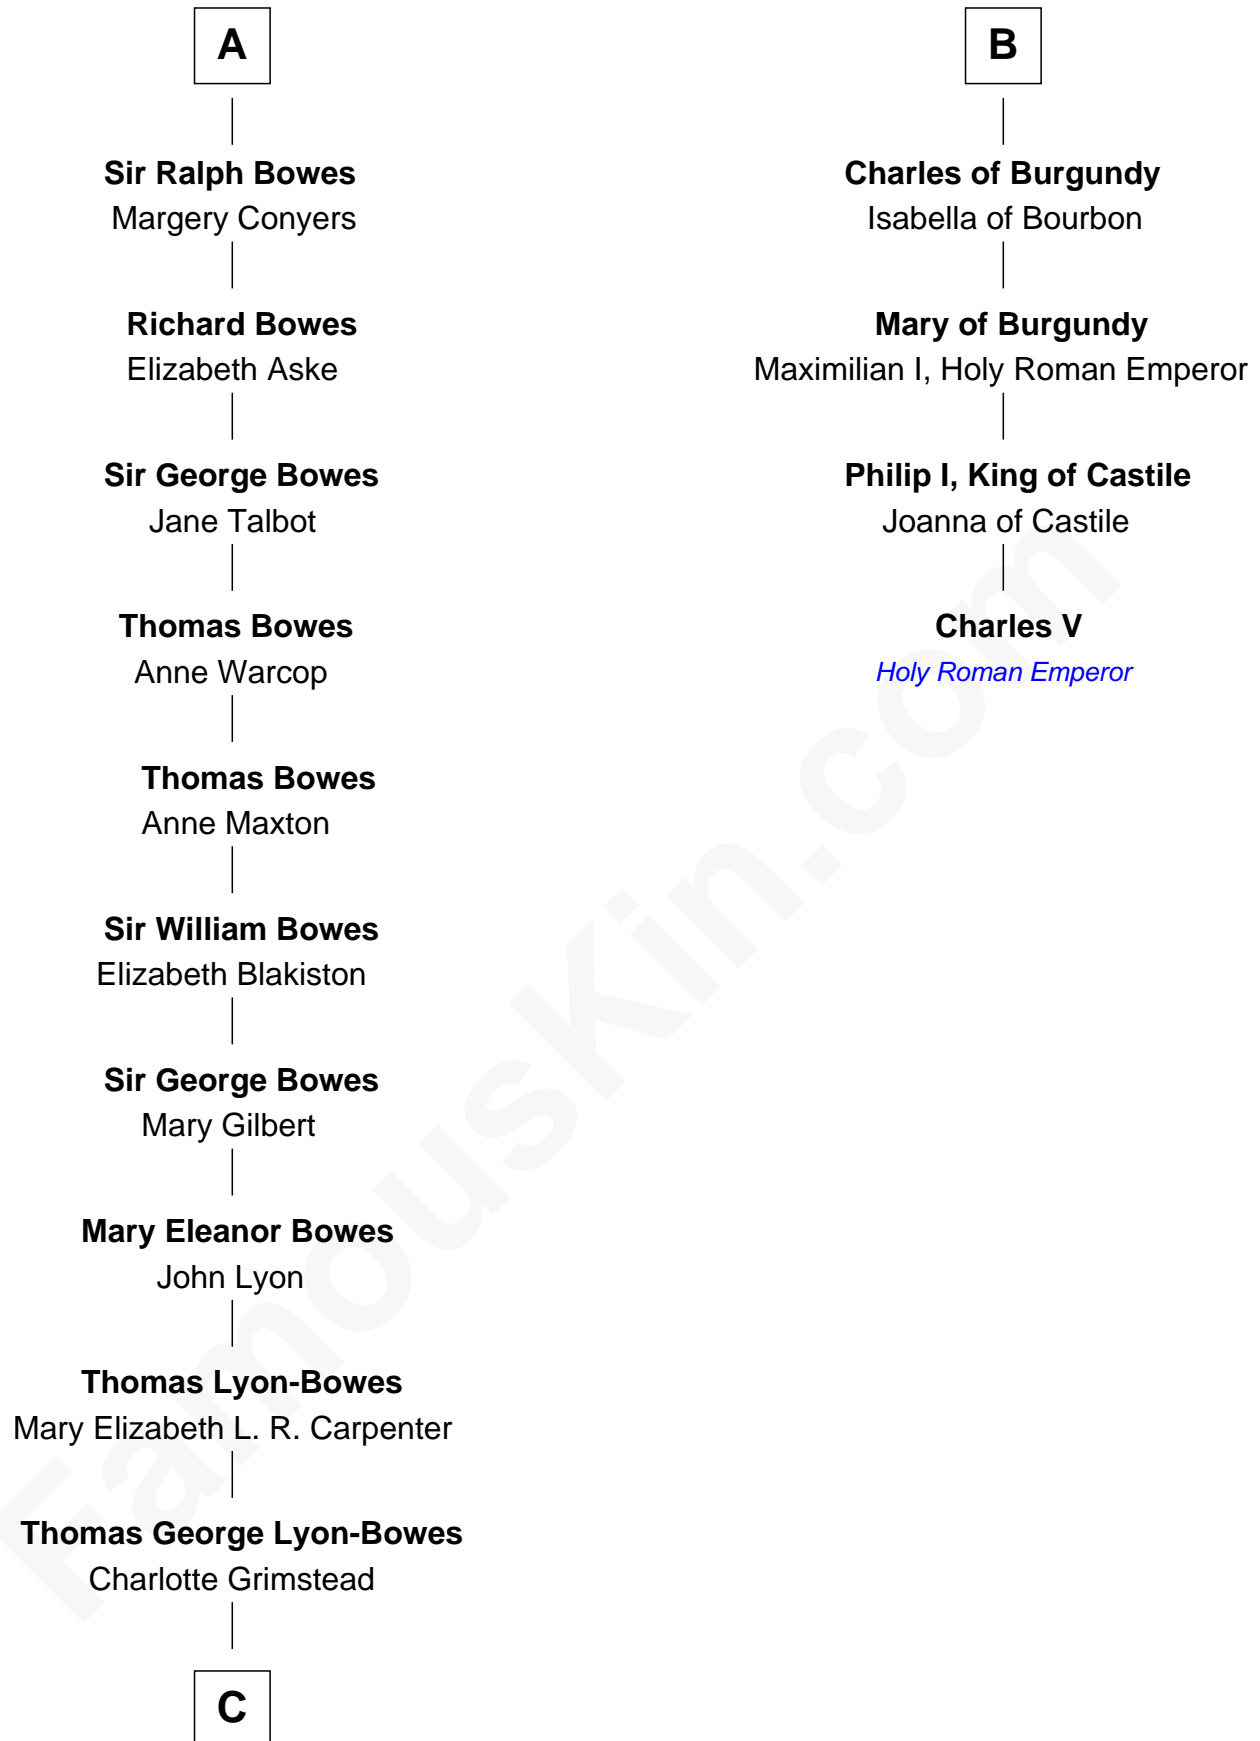

FamousKin.com Relationship Chart of

Queen Elizabeth II

Queen of the United Kingdom

10th cousin 10 times removed of

Charles V

Holy Roman Emperor

Sir John FitzGeoffrey

Isabel le Bigod

C

—
Claude Bowes-Lyon

Frances Dora Smith

—
Claude George Bowes-Lyon

Cecilia Nina Cavendish-Bentinck

—
Elizabeth Bowes-Lyon

George VI, King of the United Kingdom

—
Queen Elizabeth II