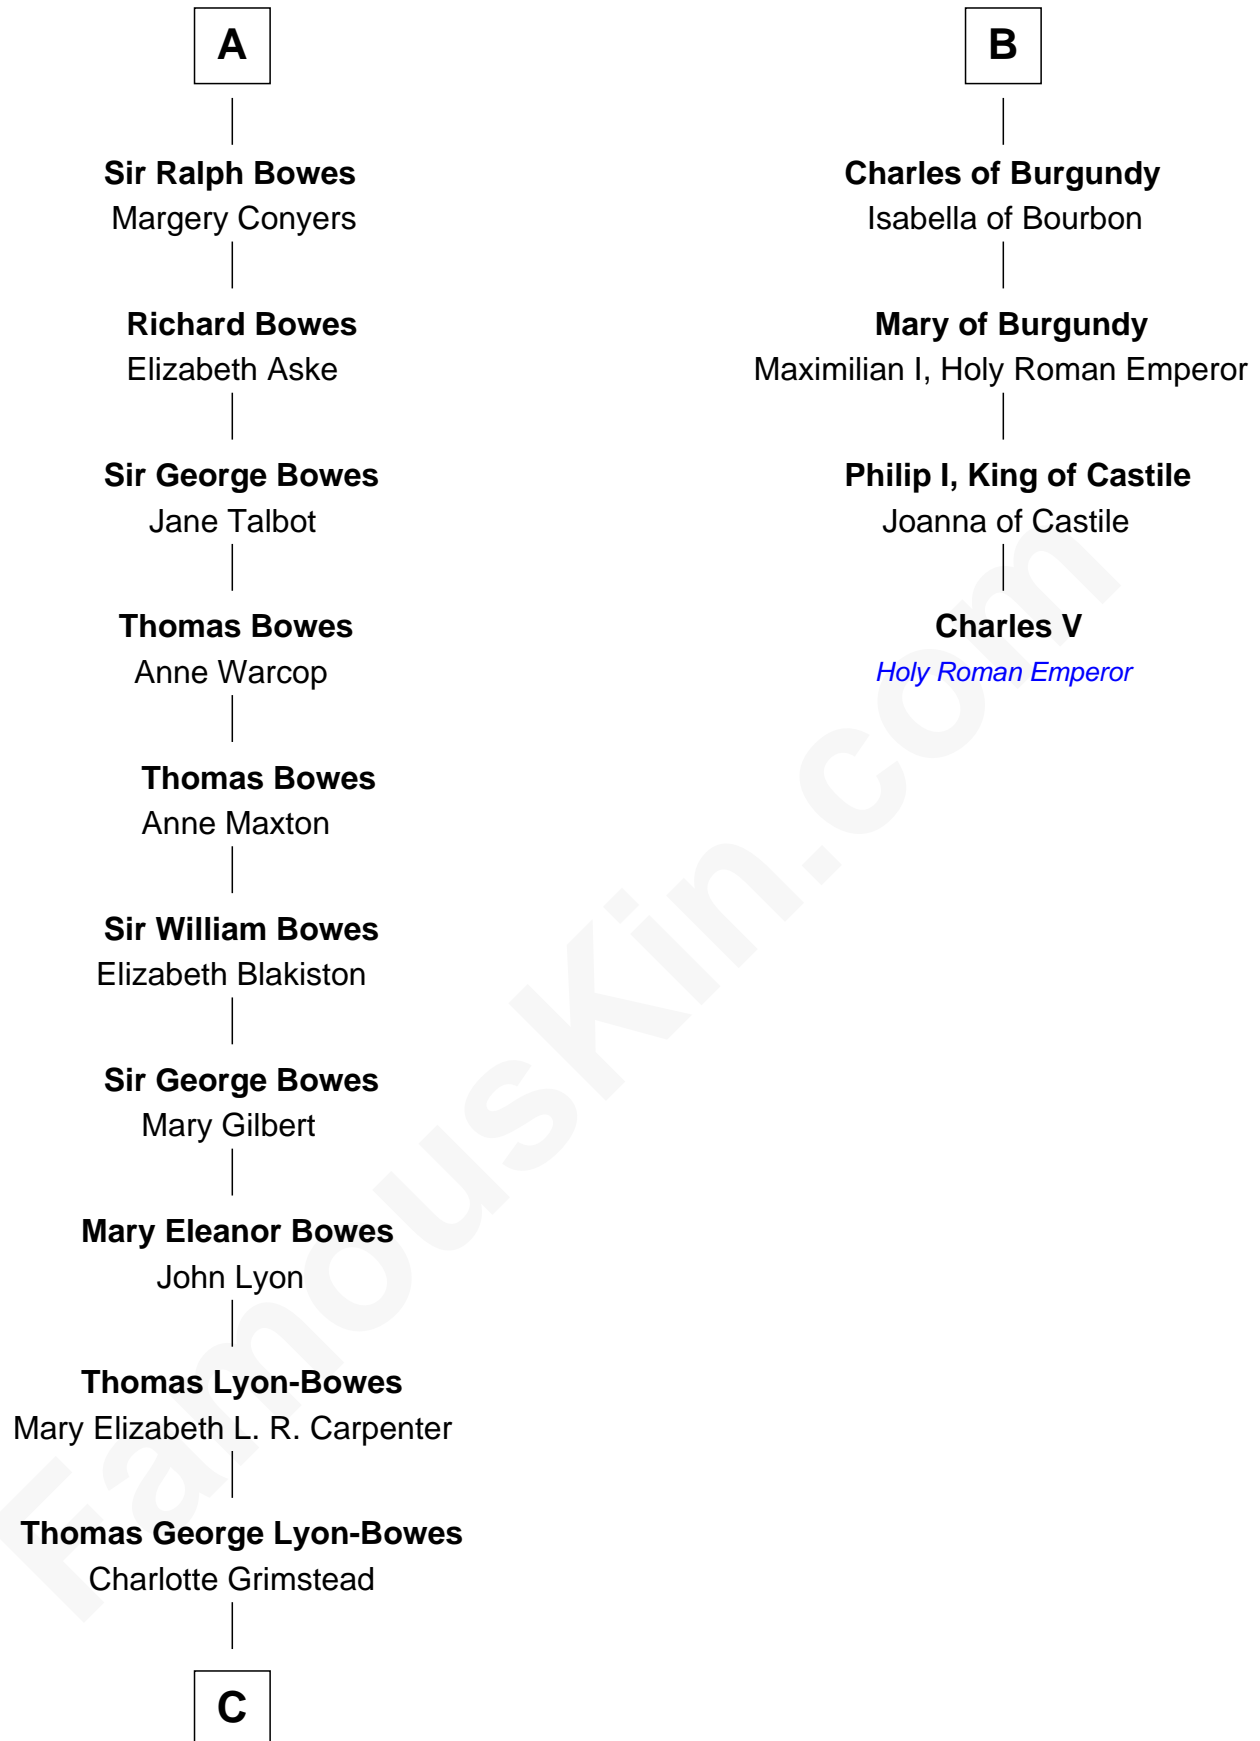

FamousKin.com Relationship Chart of

Queen Elizabeth II

Queen of the United Kingdom

10th cousin 10 times removed of

Charles V

Holy Roman Emperor

Sir William de Beauchamp

Isabel Mauduit

C

—
Claude Bowes-Lyon

Frances Dora Smith

—
Claude George Bowes-Lyon

Cecilia Nina Cavendish-Bentinck

—
Elizabeth Bowes-Lyon

George VI, King of the United Kingdom

—
Queen Elizabeth II