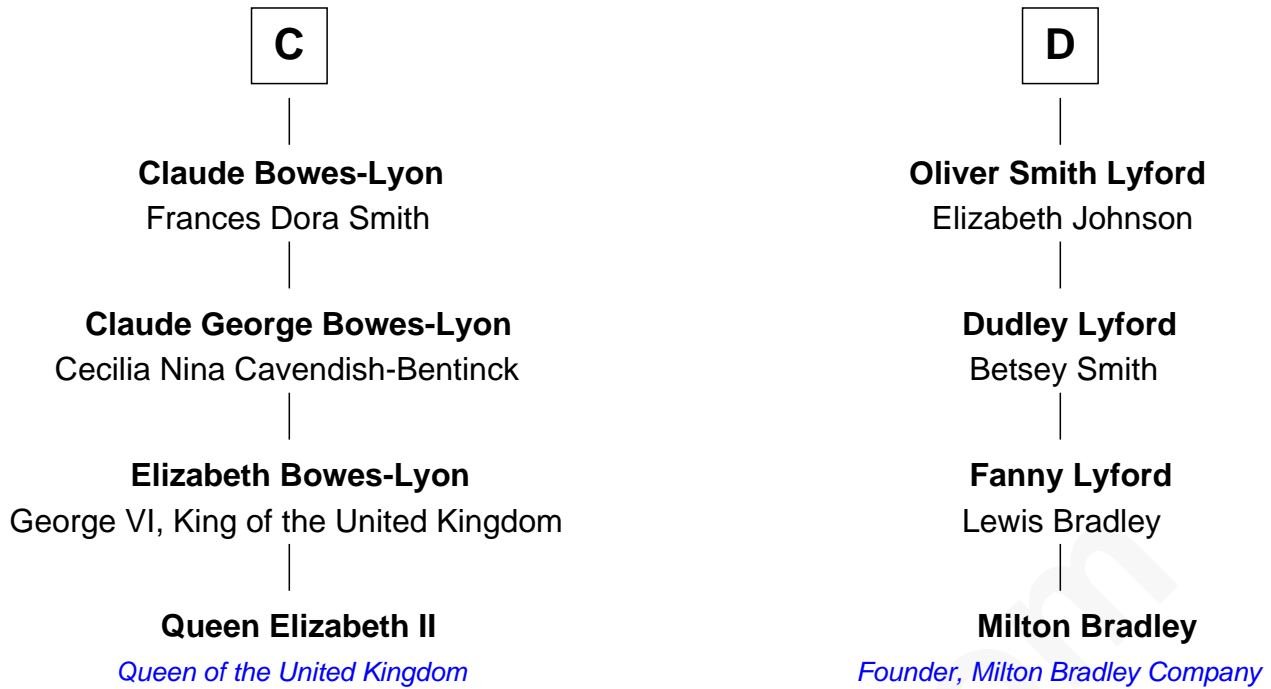

FamousKin.com Relationship Chart of

Queen Elizabeth II

Queen of the United Kingdom

20th cousin of

Milton Bradley

Founder, Milton Bradley Company

Sir William de Ros

Lucy FitzPiers

Sir William de Ros
Eustache Fitz Ralph

Ivetta de Ros
Sir Geoffrey le Scrope

Henry Scrope
Joan - - - - -

Joan Scrope
Henry Fitzhugh

Henry FitzHugh
Elizabeth Grey

Sir William FitzHugh
Margery Willoughby

Maud FitzHugh
Sir William Bowes

A

Sir Robert de Ros
Isabel de Aubeney

William de Ros
Maude de Vaux

Sir William de Ros
Margery de Badlesmere

Thomas de Ros
Beatrice de Stafford

Margaret de Ros
Sir Reynold Grey

Margaret Grey
Sir William Bonville

William Bonville
Elizabeth Harington

B

Elizabeth II photo by [Eric Draper](#)