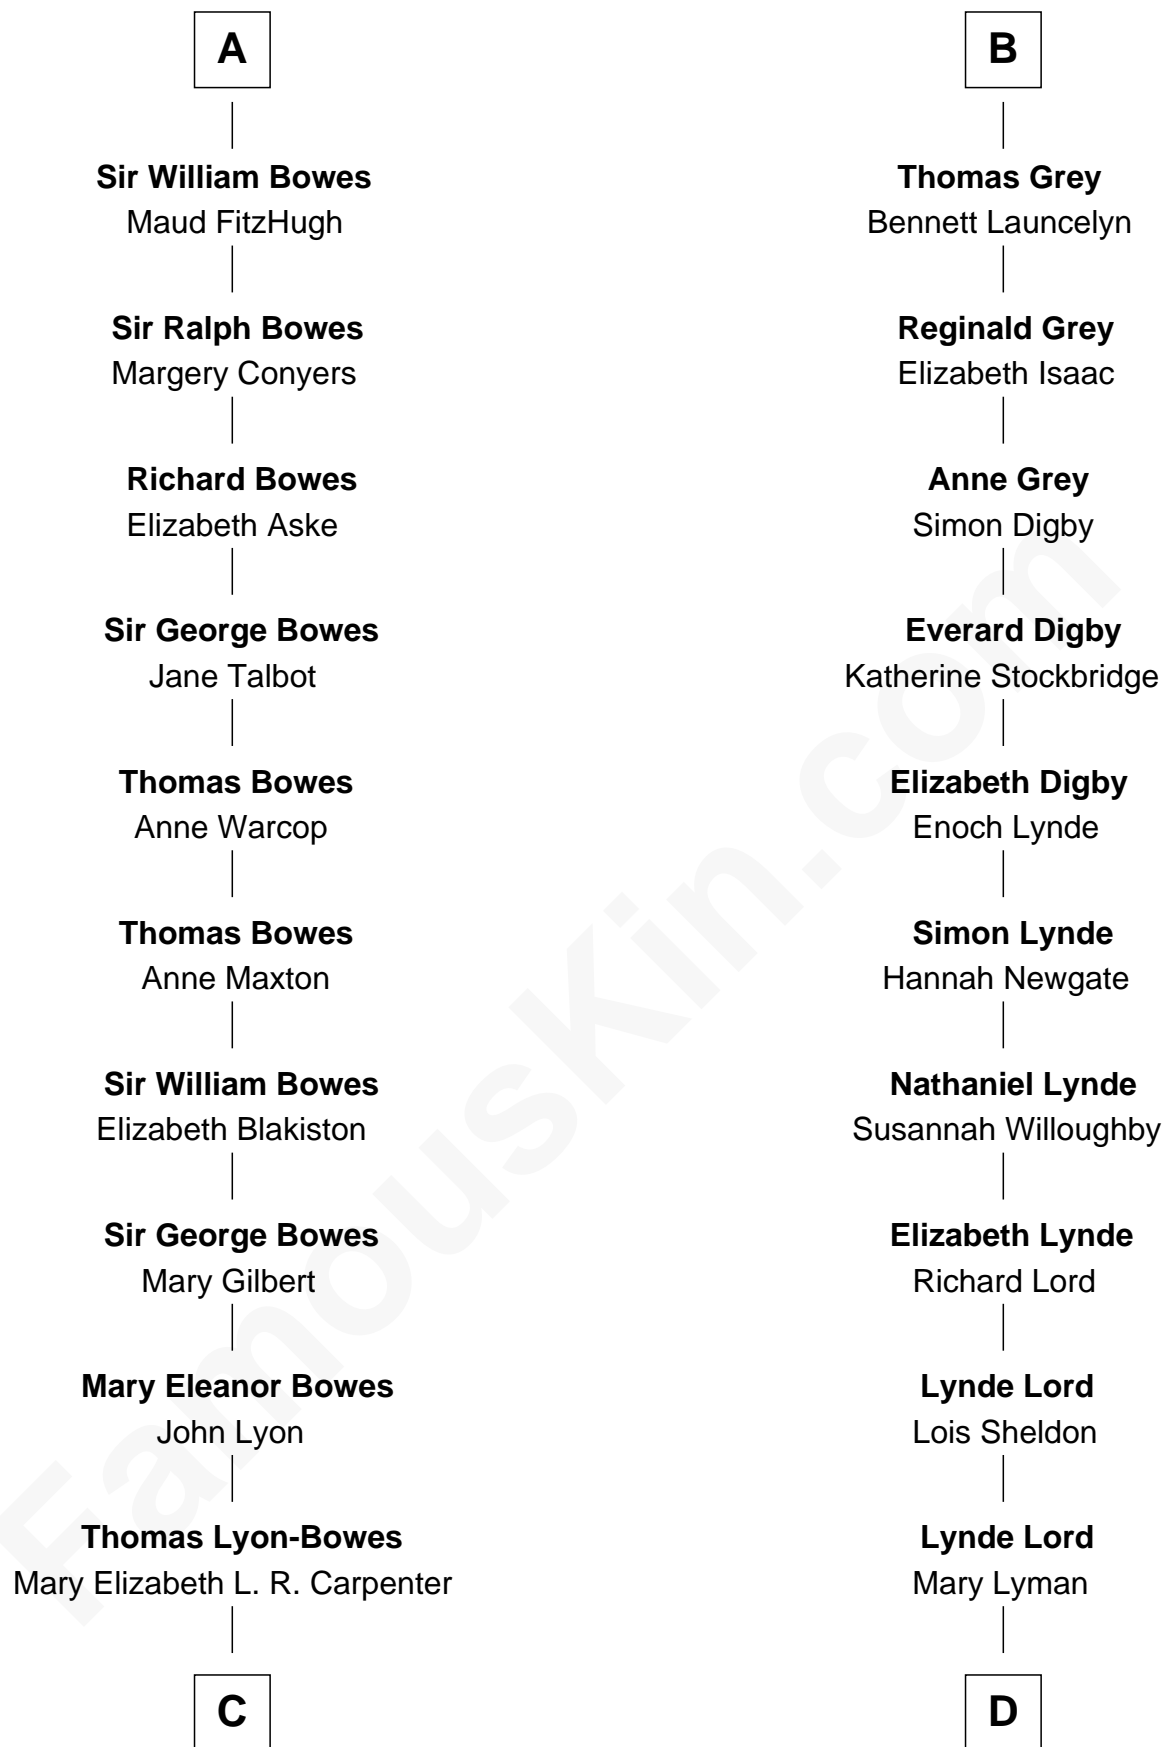

## Relationship Chart of

### Queen Elizabeth II

*Queen of the United Kingdom*

19th cousin 2 times removed of

**J.P. Morgan**

*American Banker and Art Collector*

**Sir Humphrey de Bohun**

Maud of Eu

**C**

**Thomas George Lyon-Bowes**

Charlotte Grimstead

**Claude Bowes-Lyon**

Frances Dora Smith

**Claude George Bowes-Lyon**

Cecilia Nina Cavendish-Bentinck

**Elizabeth Bowes-Lyon**

George VI, King of the United Kingdom

**Queen Elizabeth II**

*Queen of the United Kingdom*

**D**

**Mary Sheldon Lord**

John Pierpont

**Juliet Pierpont**

Junius Spencer Morgan

**J.P. Morgan**