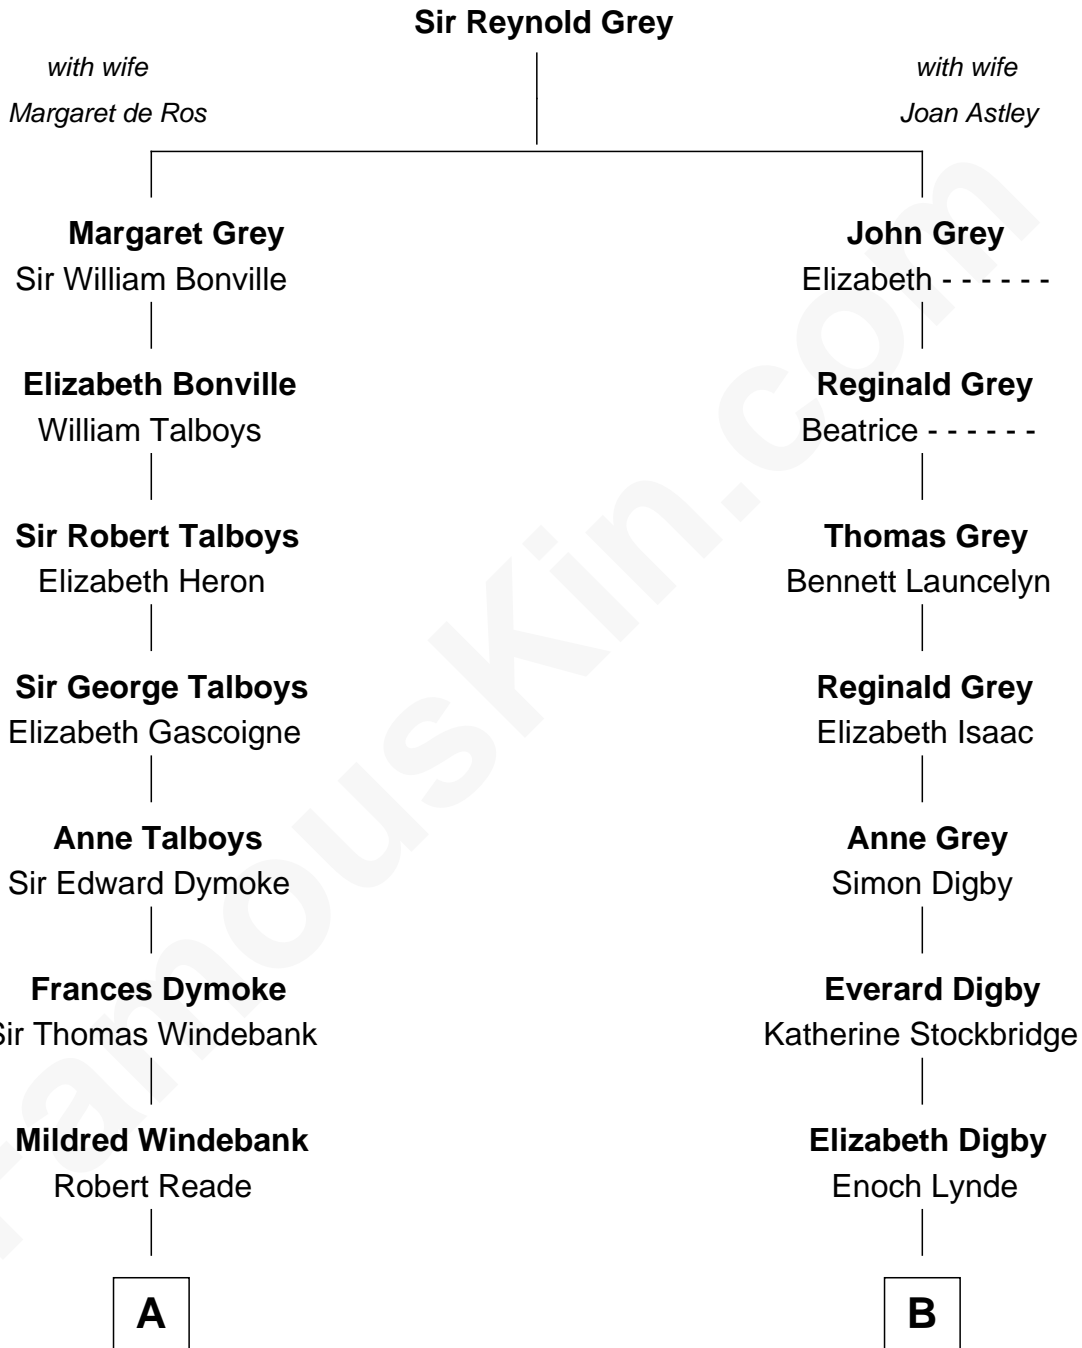

FamousKin.com

Relationship Chart of

Queen Elizabeth II

Queen of the United Kingdom

14th cousin 4 times removed of

J.P. Morgan

American Banker and Art Collector

C

Elizabeth Bowes-Lyon

George VI, King of the United Kingdom

Queen Elizabeth II

Queen of the United Kingdom

FamousKin.com

Elizabeth II photo by [Eric Draper](#)