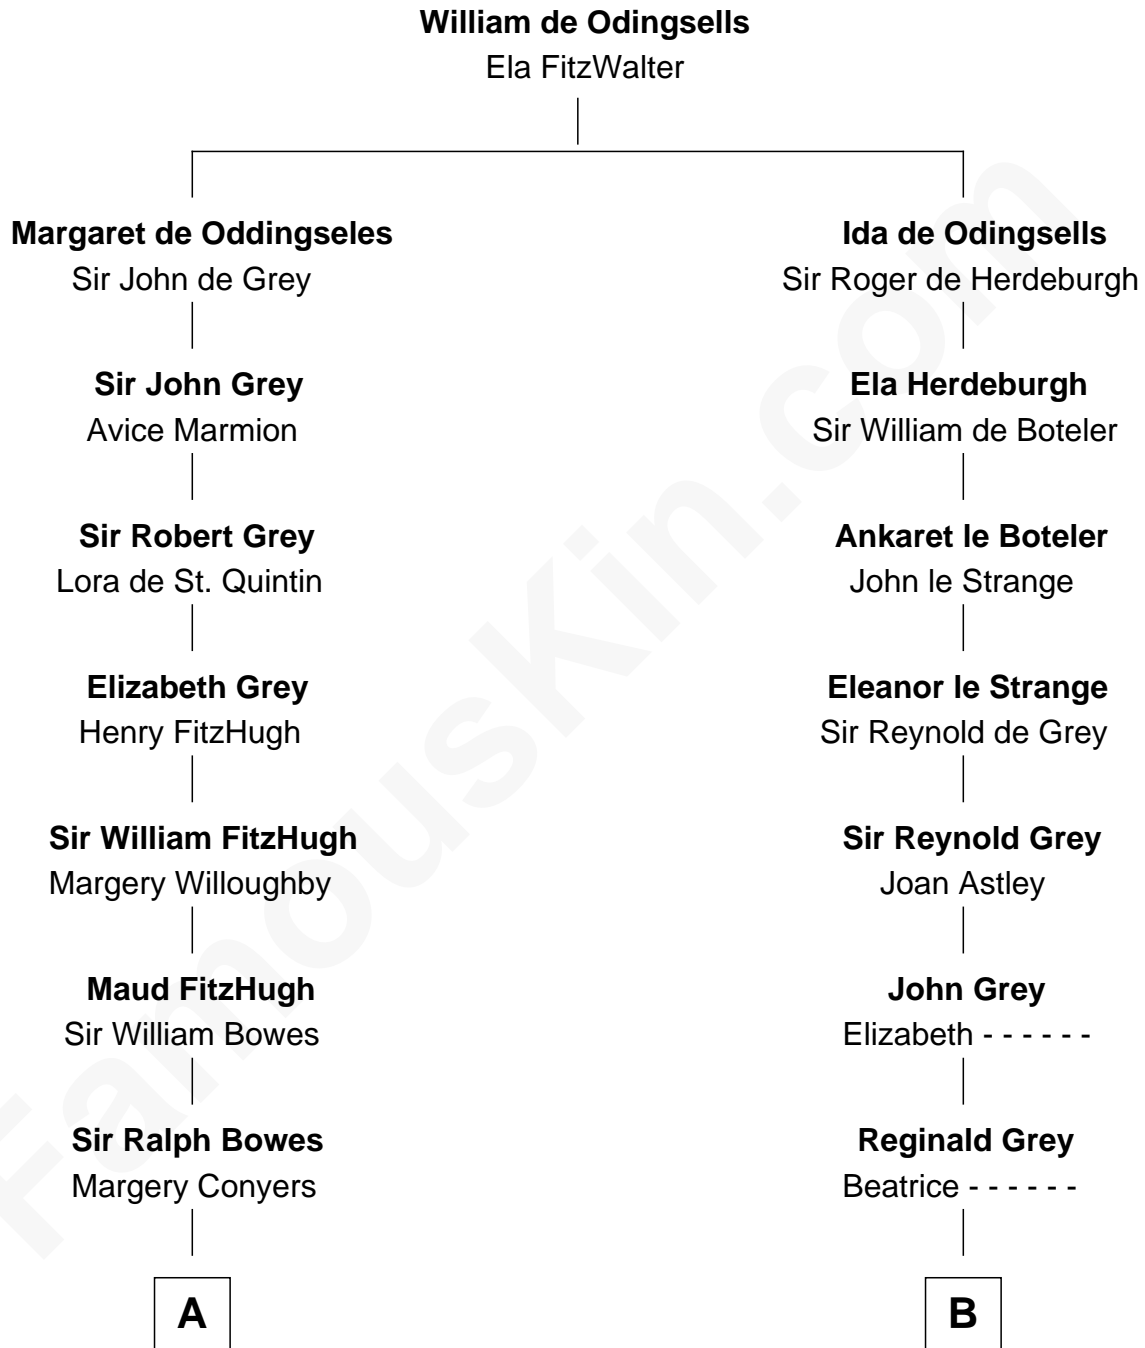

FamousKin.com Relationship Chart of

Queen Elizabeth II

Queen of the United Kingdom

19th cousin of

J.P. Morgan

American Banker and Art Collector

C

Claude George Bowes-Lyon
Cecilia Nina Cavendish-Bentinck

Elizabeth Bowes-Lyon
George VI, King of the United Kingdom

Queen Elizabeth II
Queen of the United Kingdom

D

Mary Sheldon Lord
John Pierpont

Juliet Pierpont
Junius Spencer Morgan

J.P. Morgan
American Banker and Art Collector