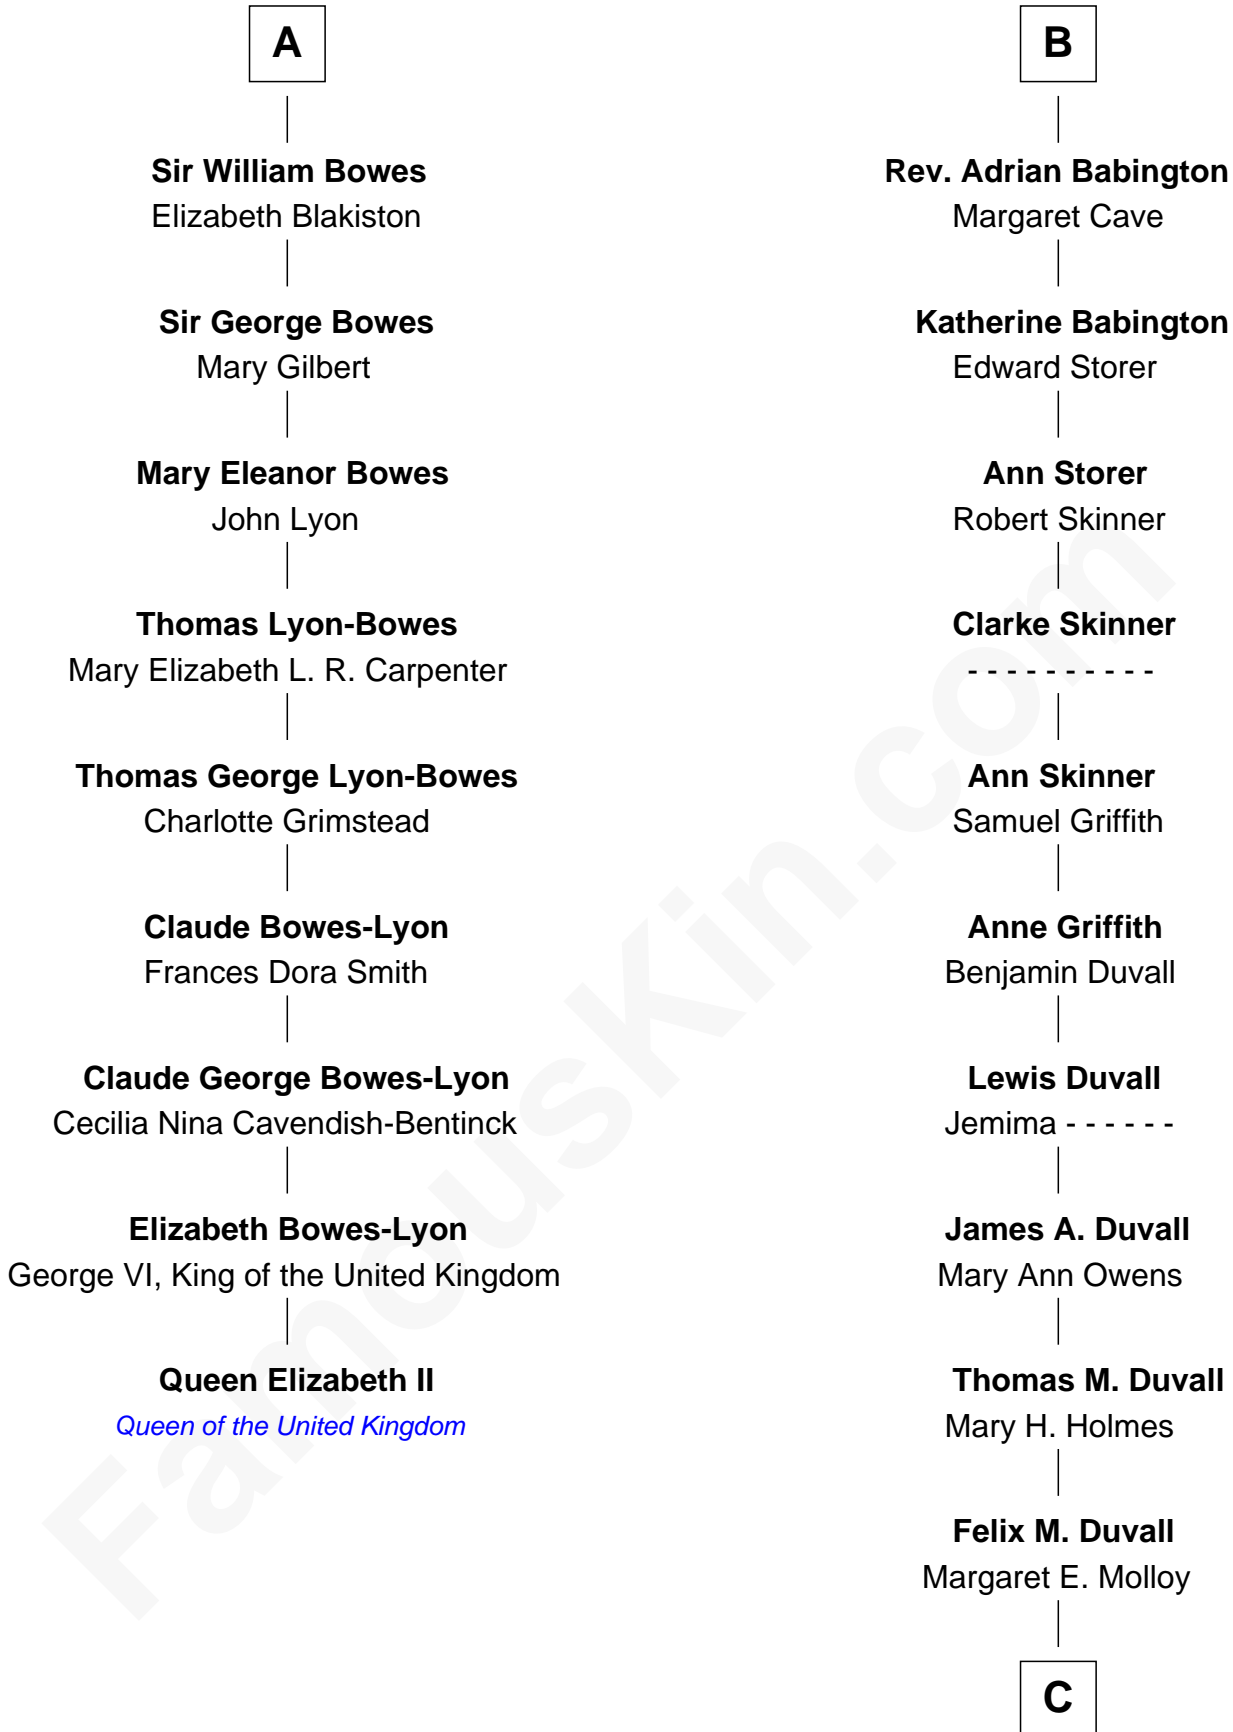

FamousKin.com

Relationship Chart of

Queen Elizabeth II

Queen of the United Kingdom

15th cousin 5 times removed of

John Dye

TV and Movie Actor - "Touched by an Angel"

Sir William Willoughby

Eleanor Beaumont

Humphrey Babington

Thomas Babington

Eleanor Humfrey

Humphrey Babington

Margaret Cave

B

C