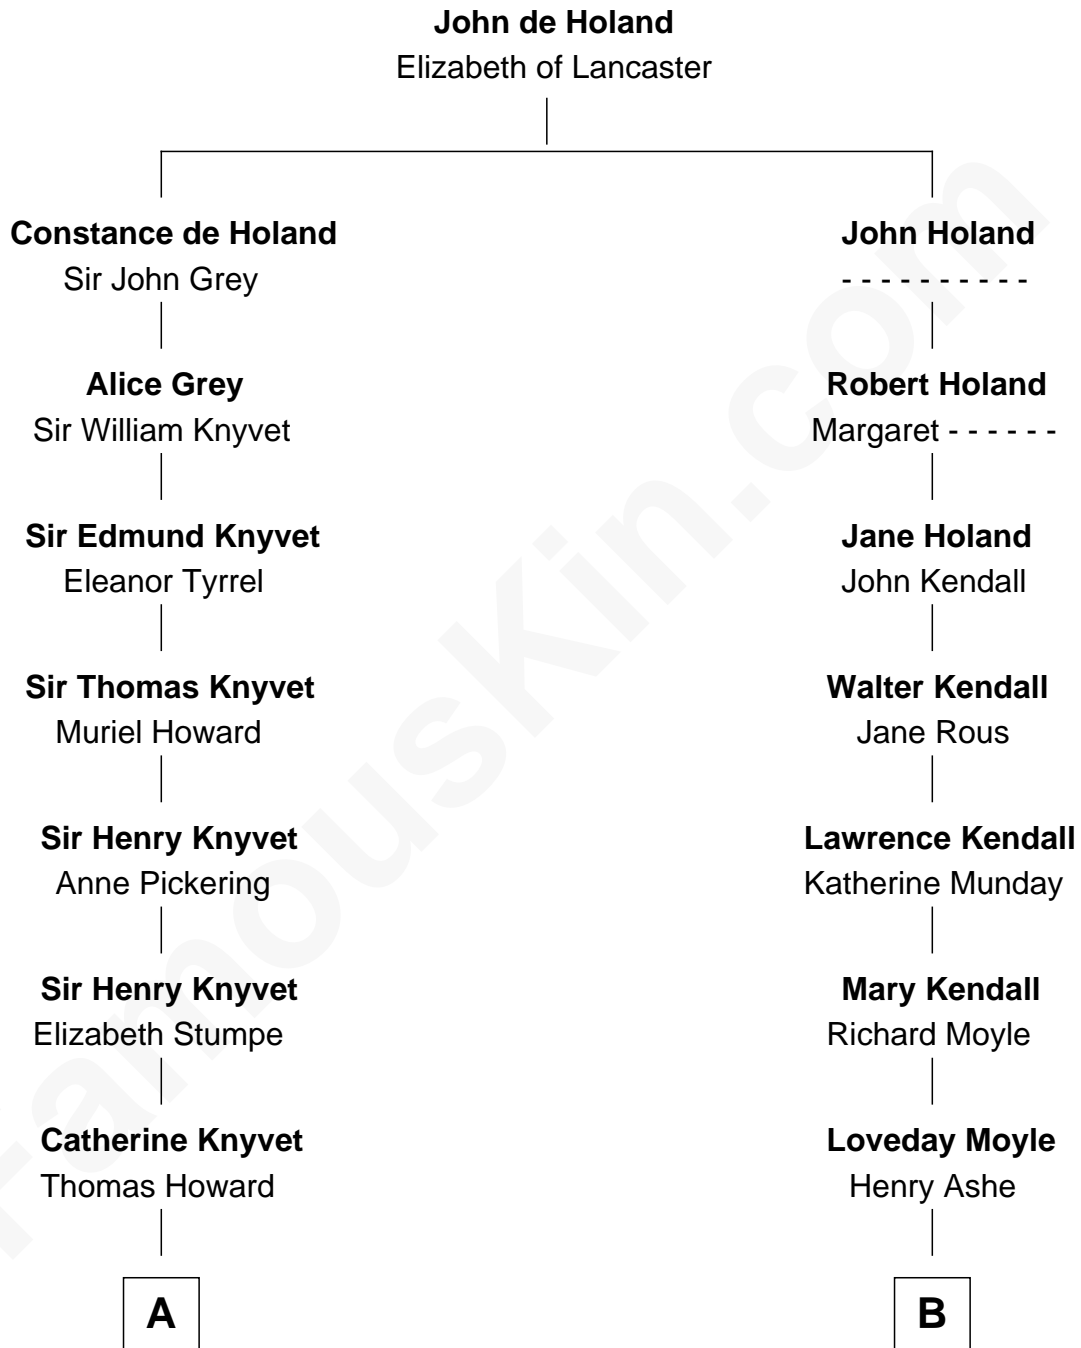

FamousKin.com

Relationship Chart of

Queen Elizabeth II

Queen of the United Kingdom

16th cousin 2 times removed of

Juliette Gordon Low

Founder of the Girl Scouts

A

Catherine Howard

Sir William Cecil

Elizabeth Cecil

William Cavendish

Sir William Cavendish

Mary Butler

Sir William Cavendish

Rachel Russell