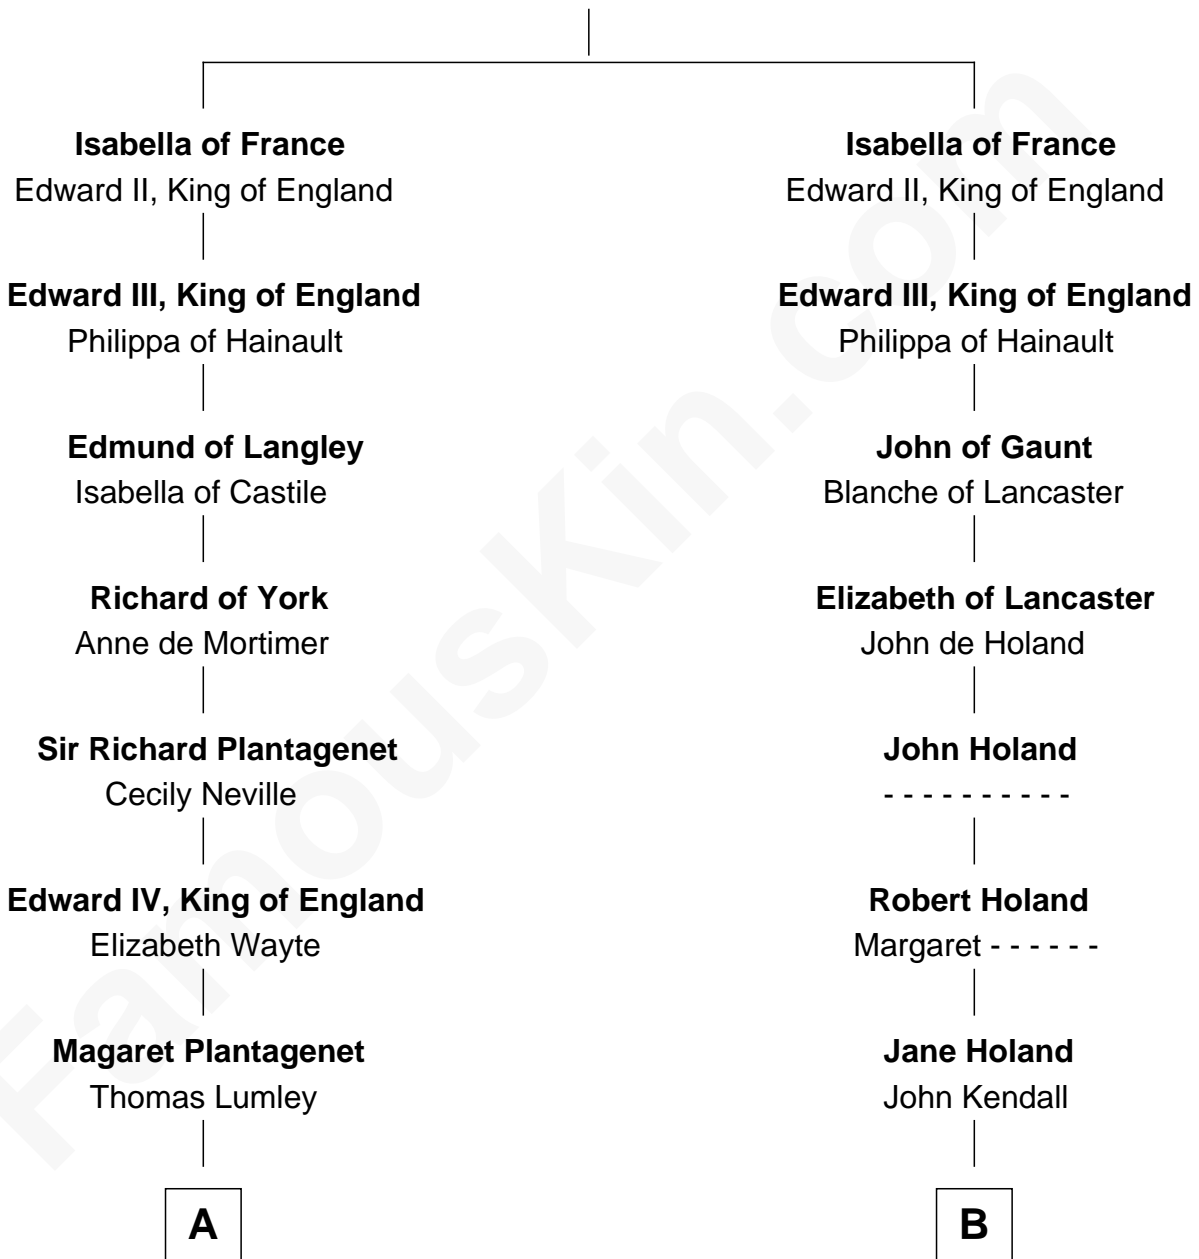

FamousKin.com Relationship Chart of

Queen Elizabeth II

Queen of the United Kingdom

20th cousin 1 time removed of

Juliette Gordon Low

Founder of the Girl Scouts

King Philip IV of France

Joan of Navarre

C

Thomas George Lyon-Bowes

Charlotte Grimstead

Claude Bowes-Lyon

Frances Dora Smith

Claude George Bowes-Lyon

Cecilia Nina Cavendish-Bentinck

Elizabeth Bowes-Lyon

George VI, King of the United Kingdom

Queen Elizabeth II

Queen of the United Kingdom

D

Frances Wolcott

Arthur William Magill

Juliette Augusta Magill

John Harris Kinzie