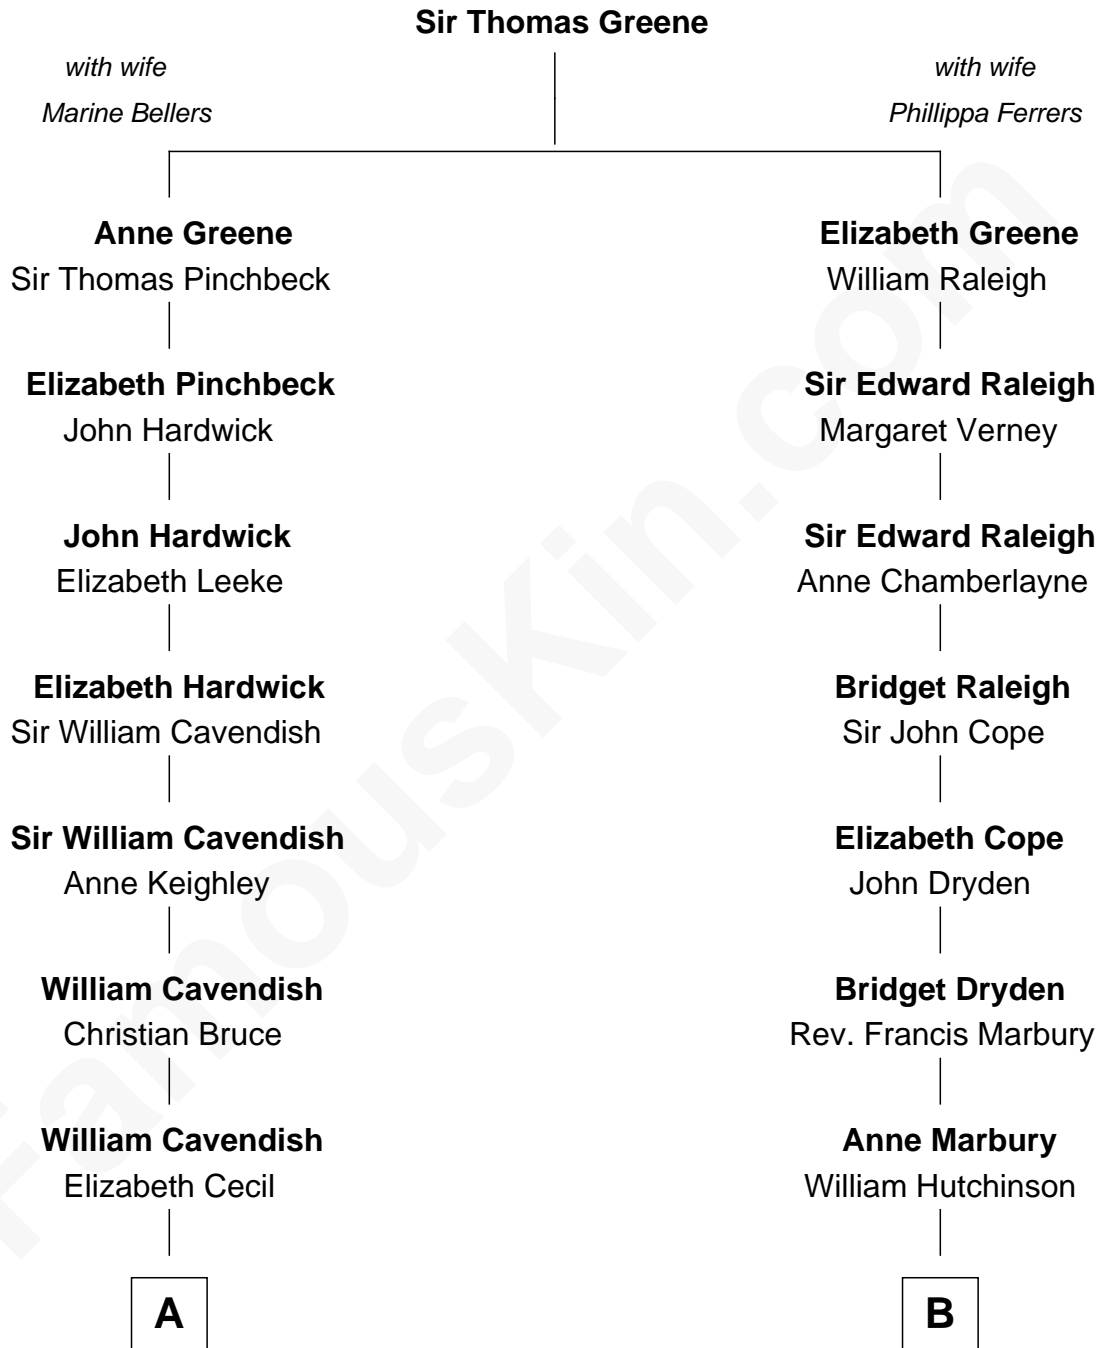

FamousKin.com

Relationship Chart of

Queen Elizabeth II

Queen of the United Kingdom

14th cousin 2 times removed of

Stephen A. Douglas

Participated in Lincoln-Douglas Debates

A