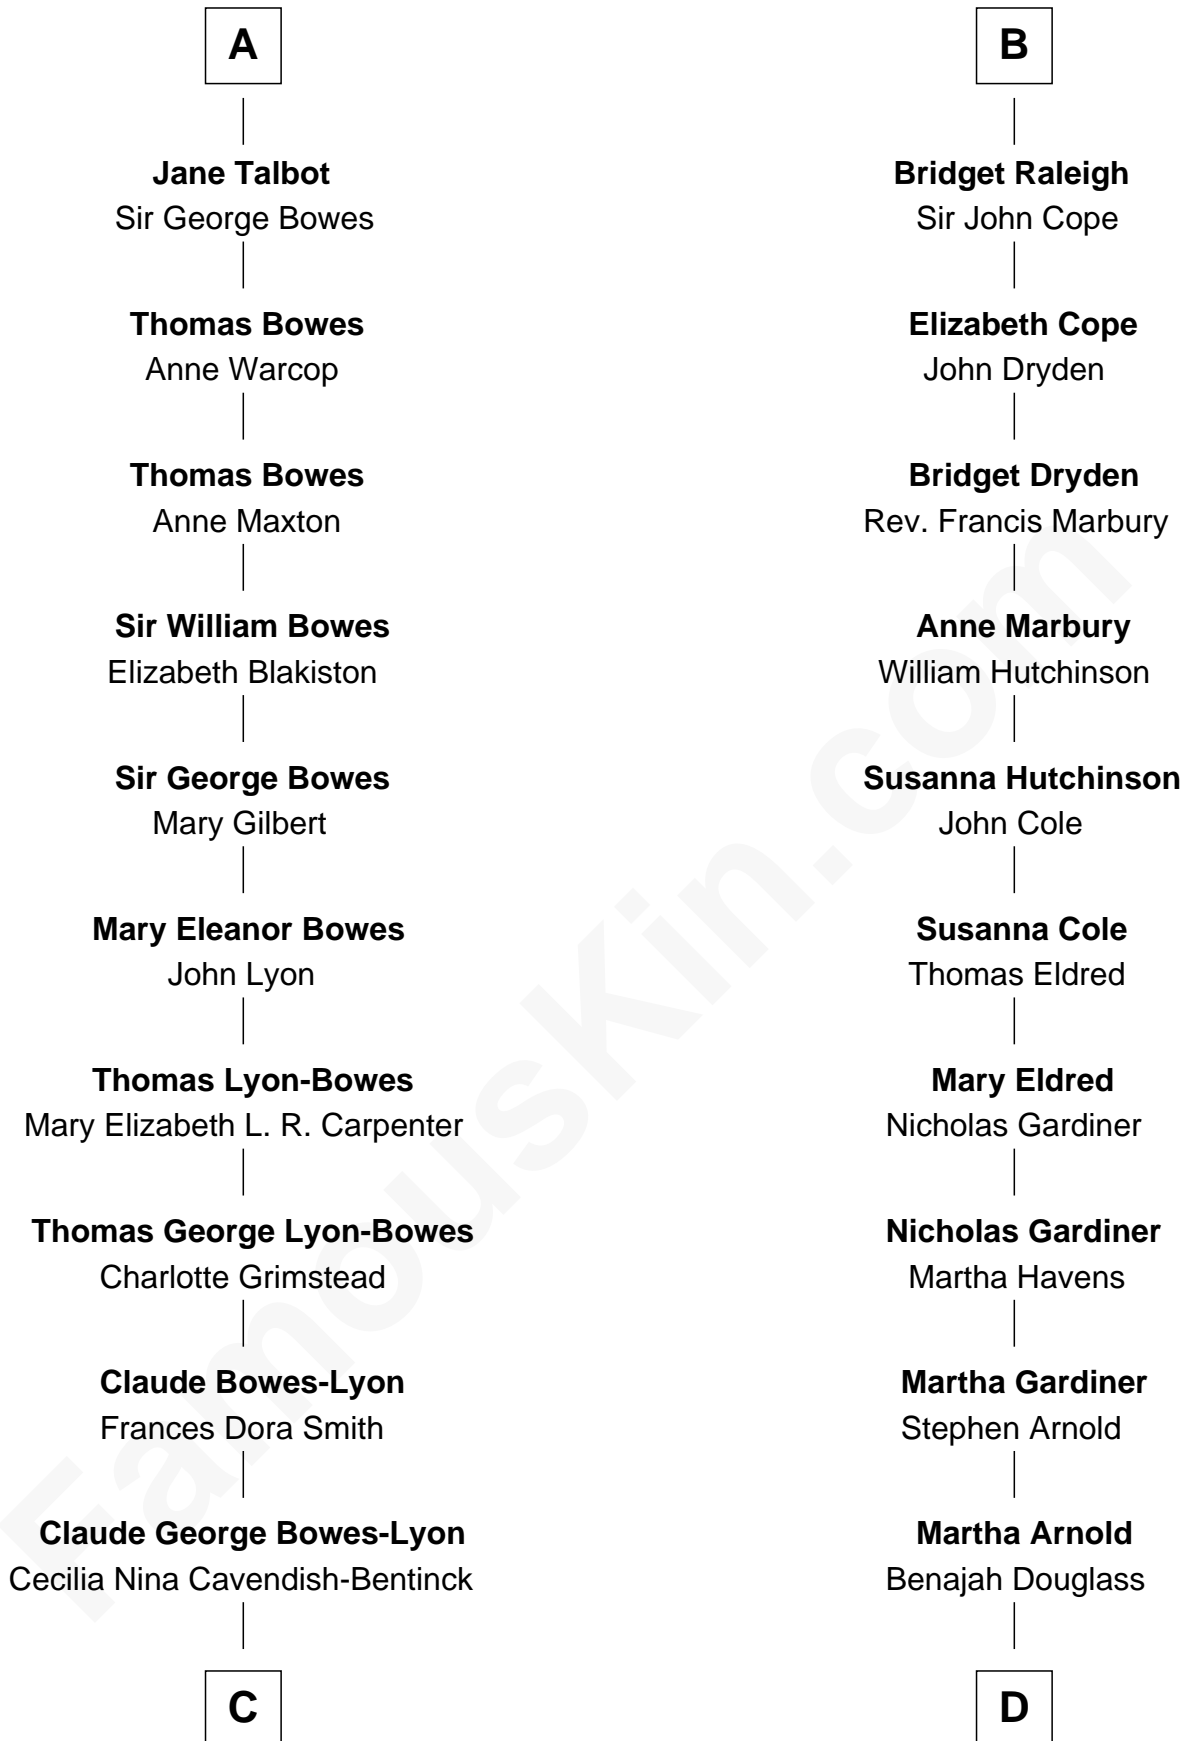

# FamousKin.com Relationship Chart of

**Queen Elizabeth II**

*Queen of the United Kingdom*

18th cousin of

**Stephen A. Douglas**

*Participated in Lincoln-Douglas Debates*

**Sir James le Boteler**

Eleanor de Bohun

Sir Gilbert Talbot

**Sir Richard Talbot**

Ankaret le Strange

**Mary Talbot**

Sir Thomas Greene

**Sir Thomas Greene**

Phillippa Ferrers

**Elizabeth Greene**

William Raleigh

**Sir Edward Raleigh**

Margaret Verney

**Sir Edward Raleigh**

Anne Chamberlayne

**B**

**C**

**Elizabeth Bowes-Lyon**  
George VI, King of the United Kingdom

**Queen Elizabeth II**  
*Queen of the United Kingdom*

**D**

**Dr. Stephen Arnold Douglass**  
Sarah Fiske

**Stephen A. Douglas**  
*The Lincoln-Douglas Debates*

FamousKin.com