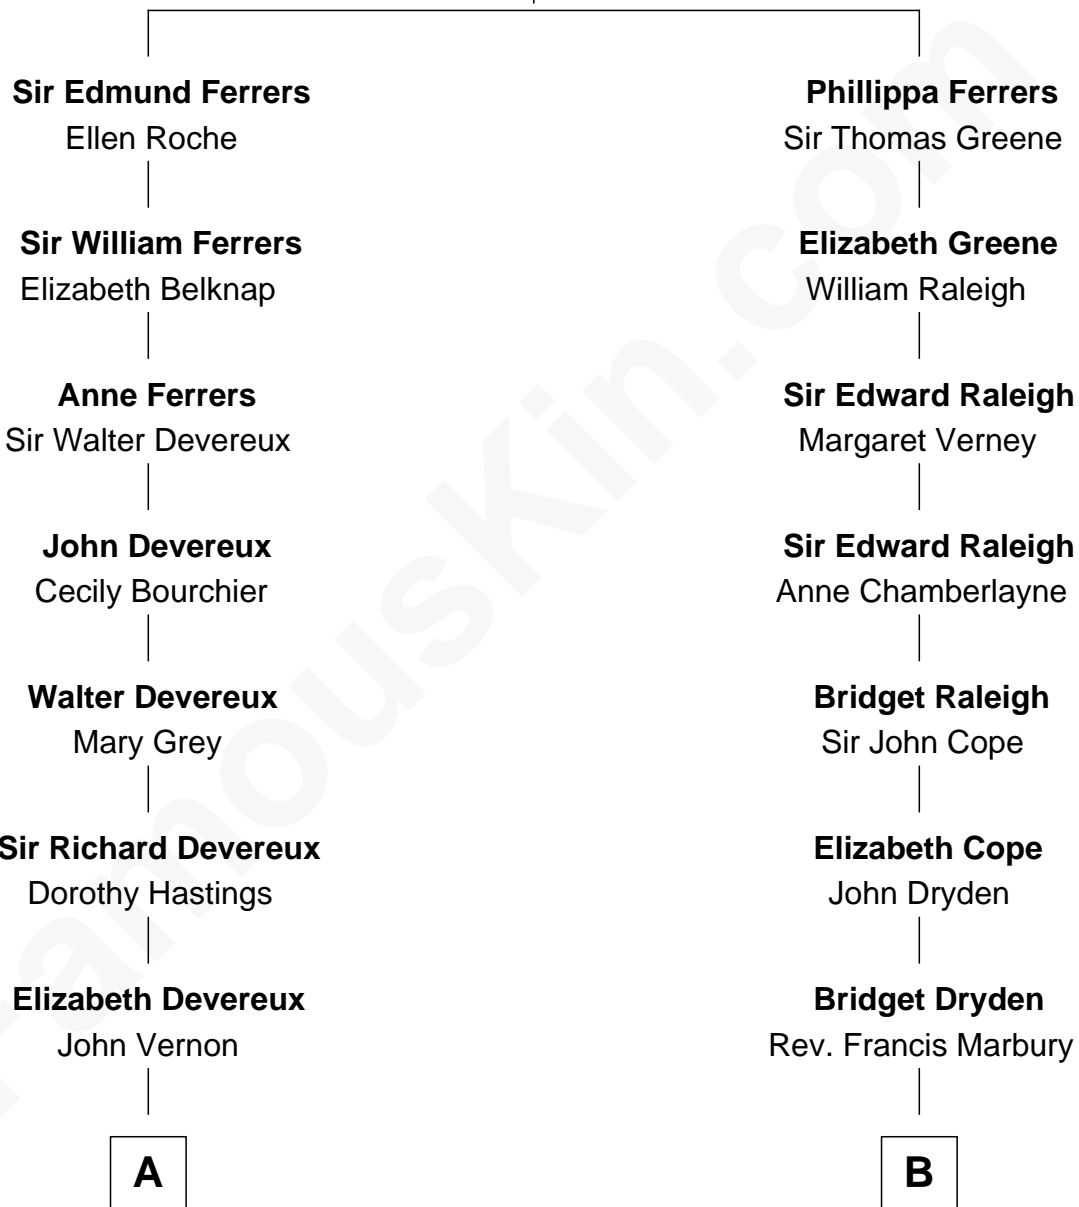

FamousKin.com Relationship Chart of

Queen Elizabeth II

Queen of the United Kingdom

18th cousin 2 times removed of

Britney Spears

Singer, Entertainer

Robert de Ferrers
Margaret Despencer

A

Elizabeth Vernon
Henry Wriothesley

Thomas Wriothesley
Rachel Massüe de Ruvigny

Rachel Wriothesley
William Russell

Rachel Russell
Sir William Cavendish

Sir William Cavendish
Catherine Hoskins

Sir William Cavendish
Charlotte Elizabeth Boyle