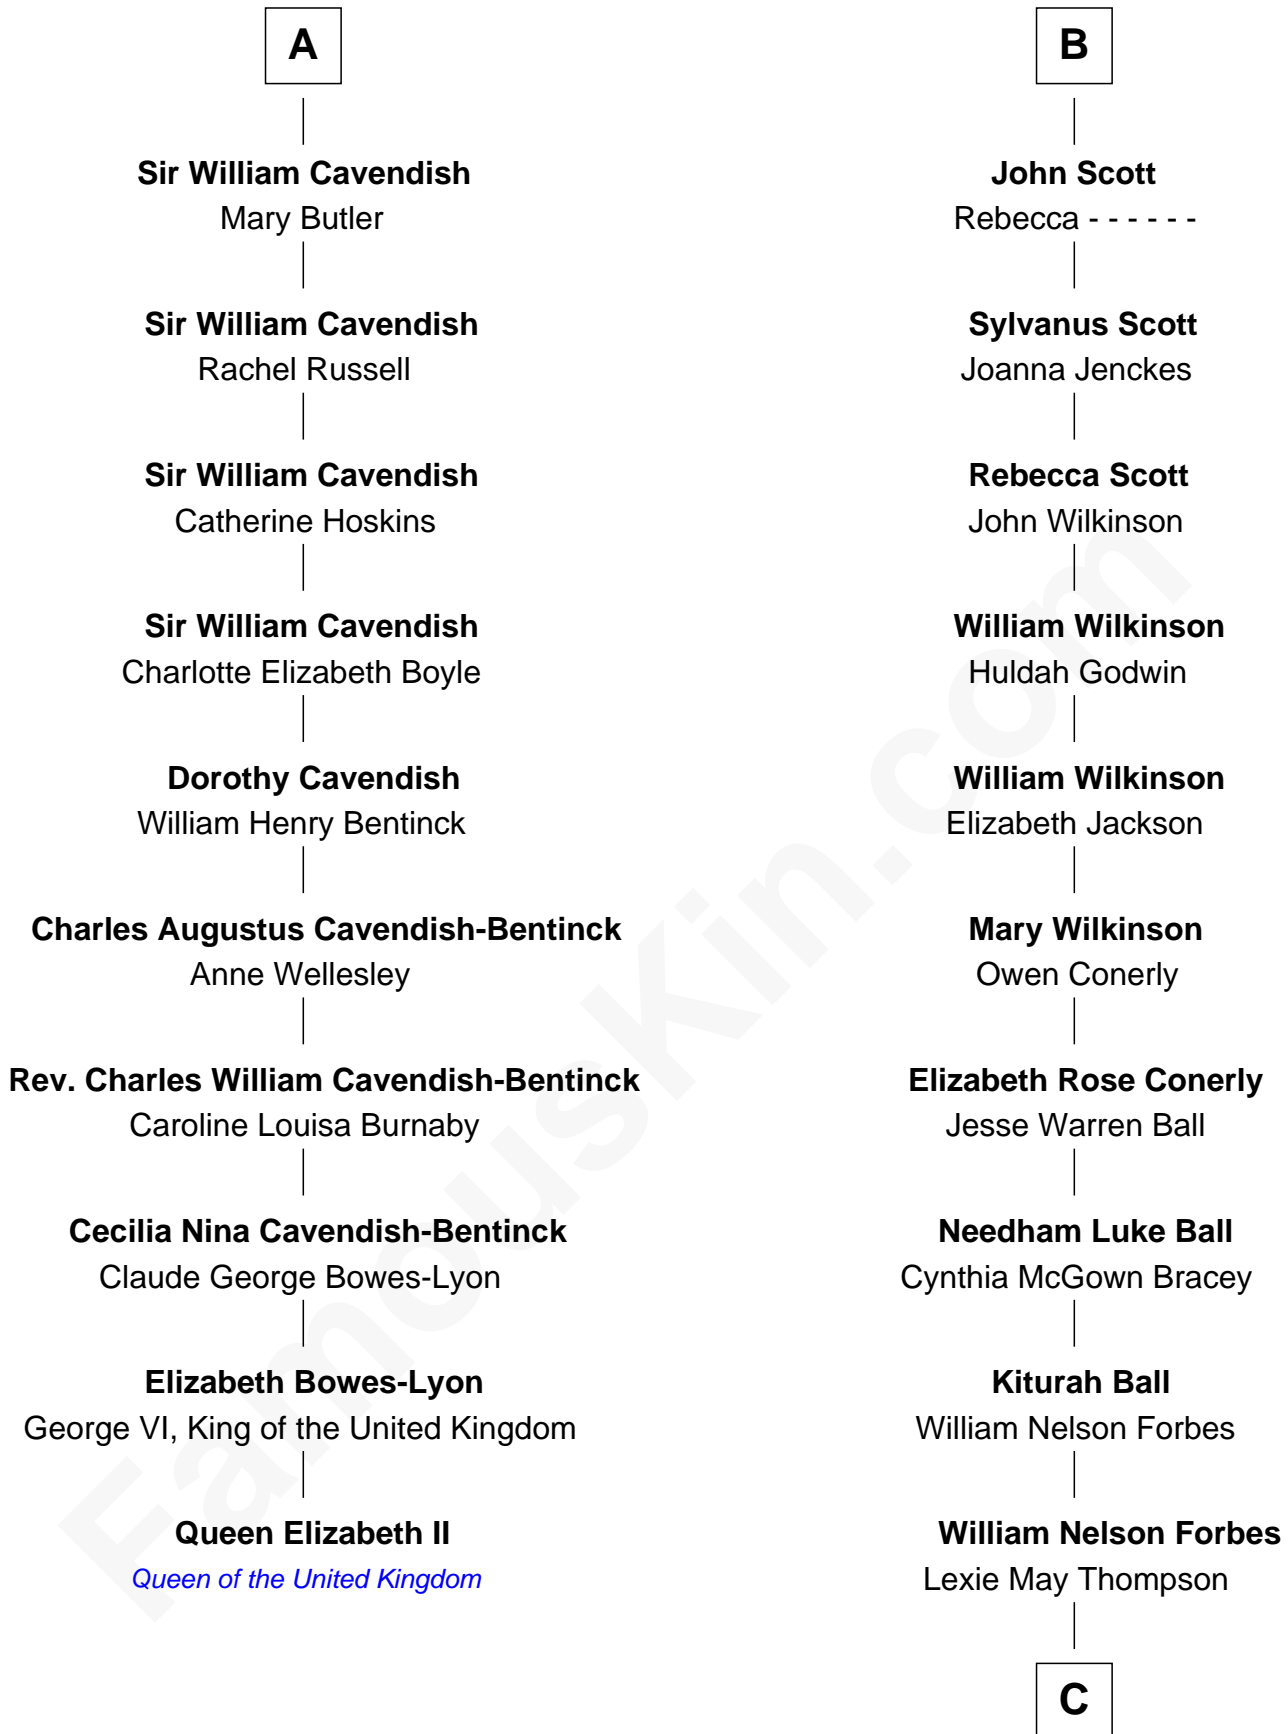

FamousKin.com Relationship Chart of

Queen Elizabeth II

Queen of the United Kingdom

16th cousin 3 times removed of

Britney Spears

Singer, Entertainer

C

Emma Jean Forbes