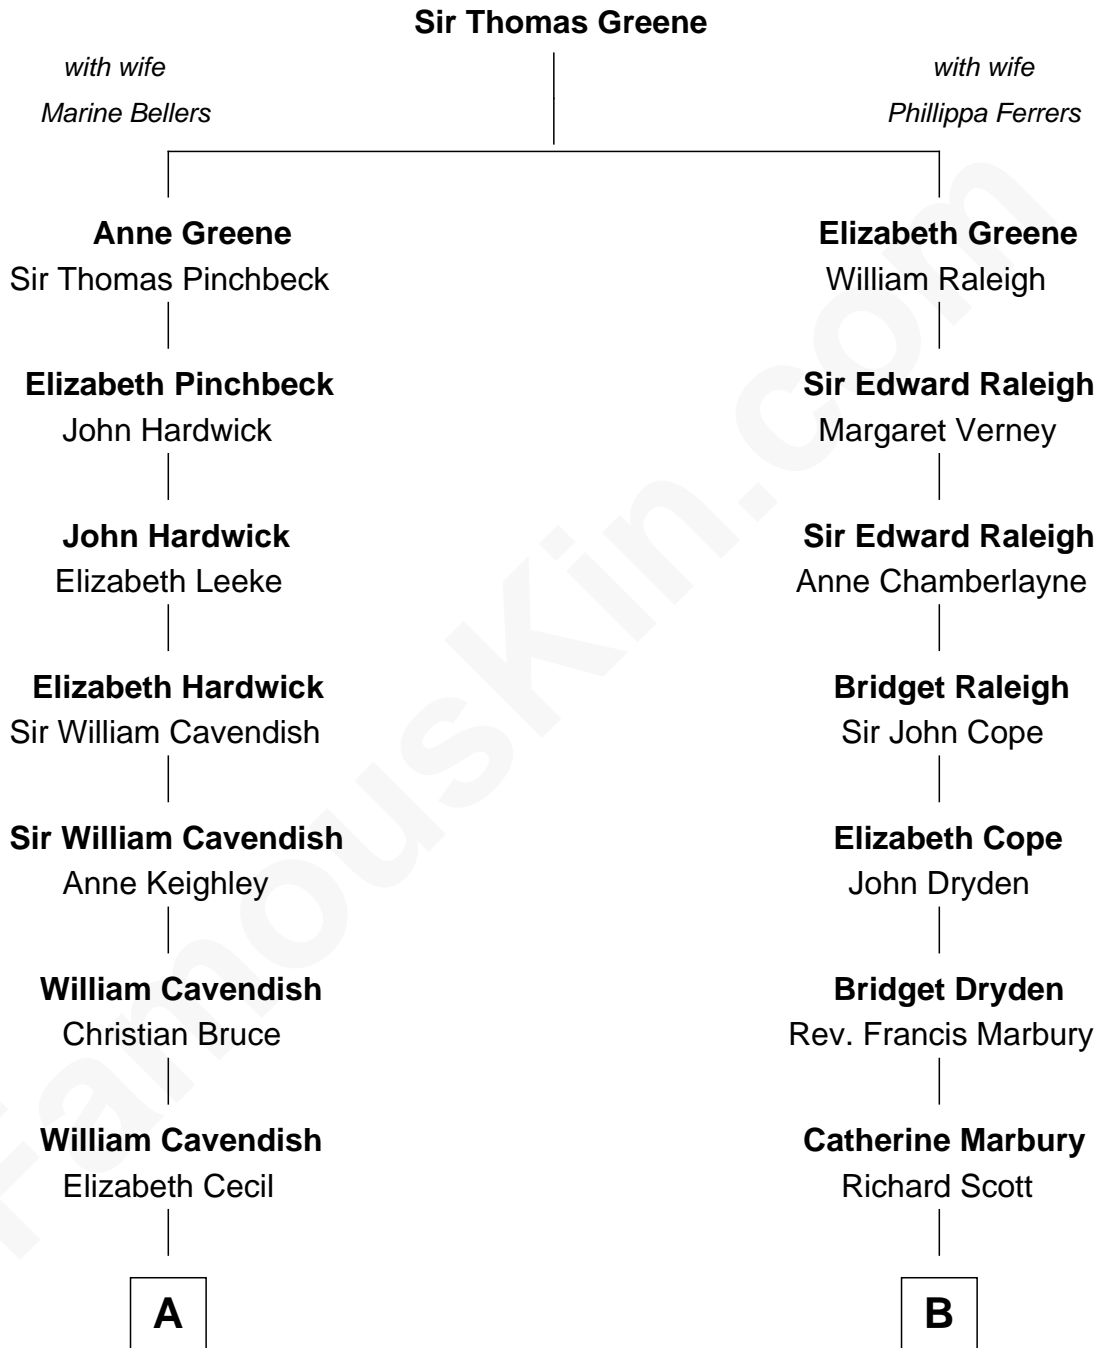

FamousKin.com Relationship Chart of

Queen Elizabeth II

Queen of the United Kingdom

16th cousin 3 times removed of

Britney Spears

Singer, Entertainer

C

Emma Jean Forbes