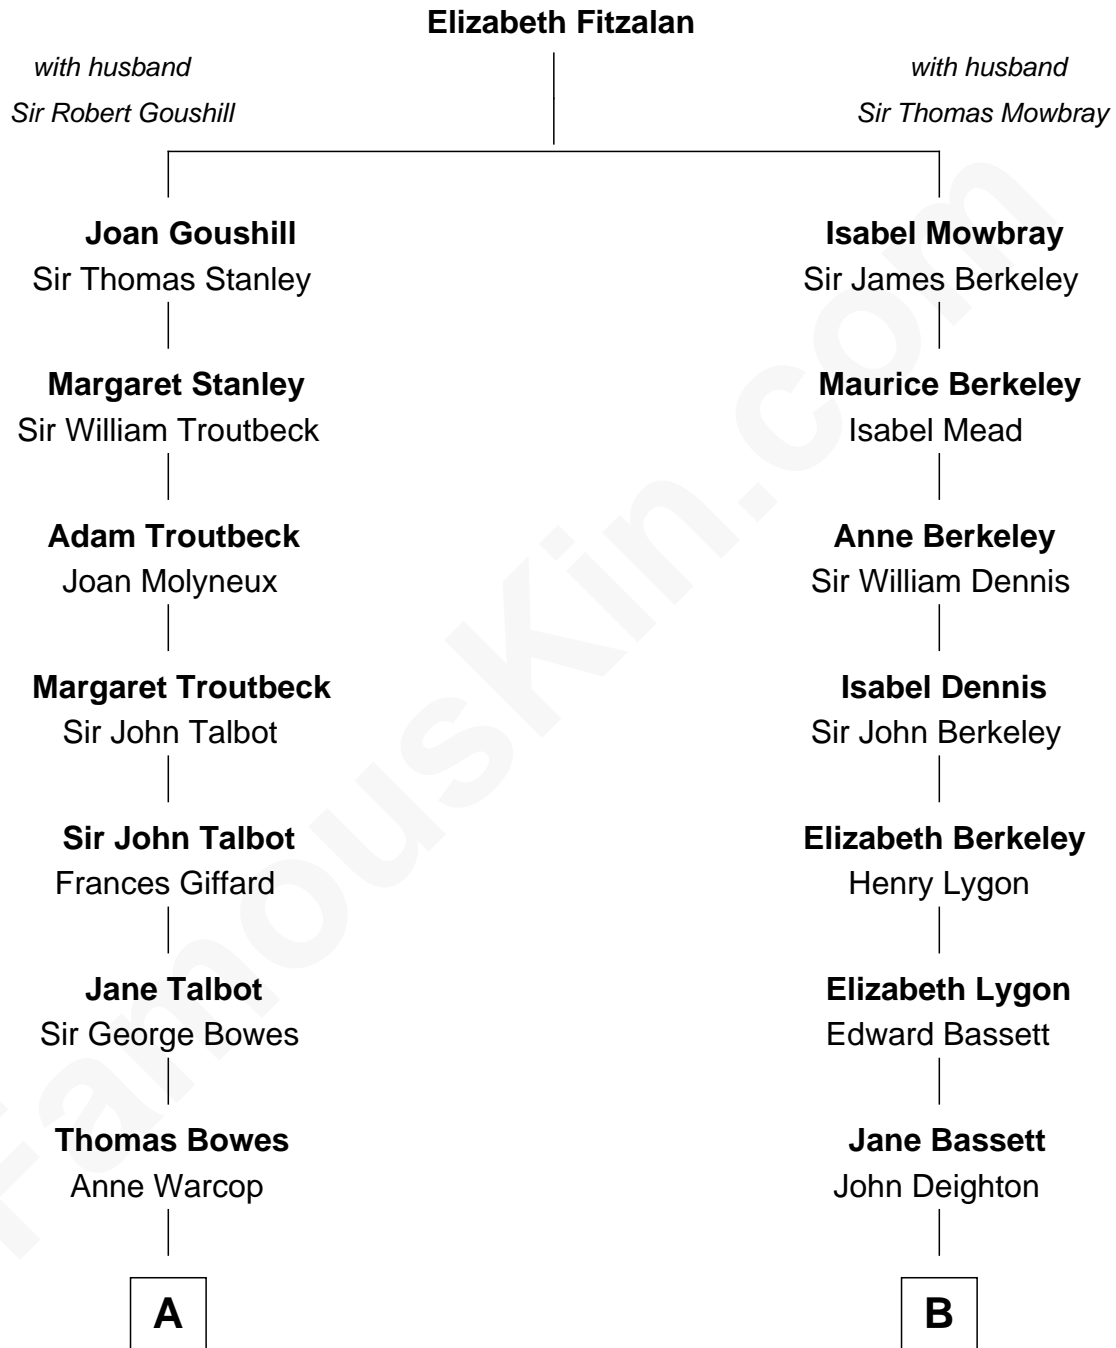

FamousKin.com

Relationship Chart of

Queen Elizabeth II

Queen of the United Kingdom

16th cousin 2 times removed of

Margot Kidder

TV and Movie Actress

C